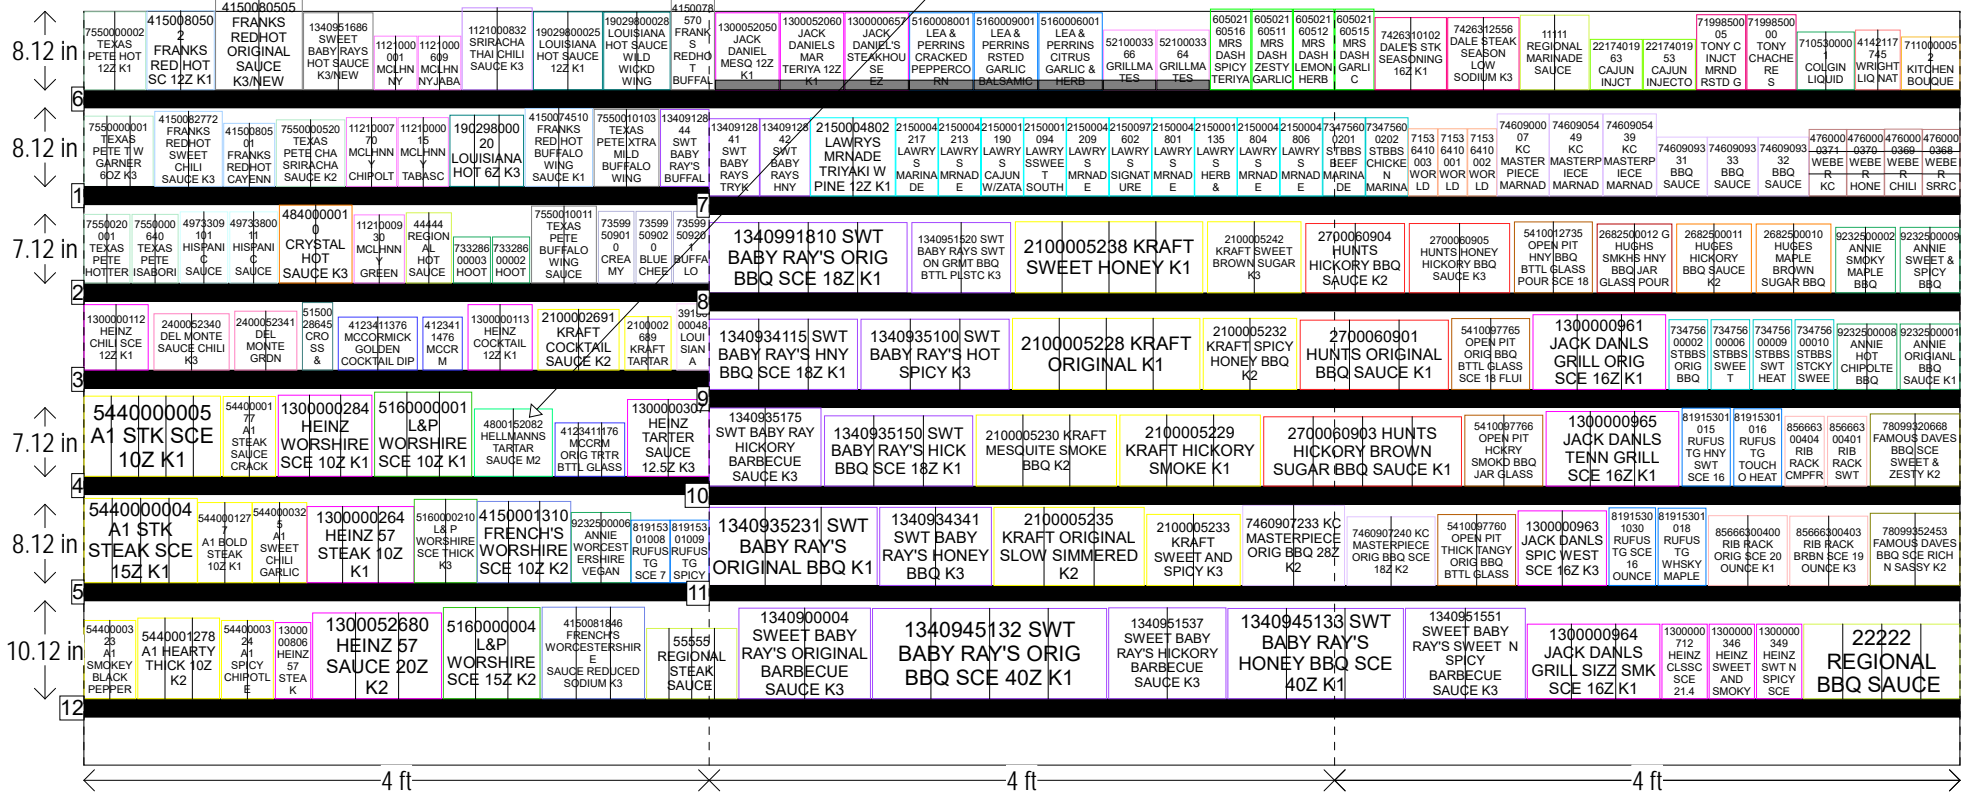

BBO/ HOT SAUCE/ STEAK/ WORCESTERSHIRE/ MARINADE SAUCES AND ALL OTHERS 12 FT SECTION

HQ DeCA PLANOGRAM

CLASS 3 4 5

Case code change from 12 to 6 on item 4123411176 Effective 1 July 2017

NW/SW REGIONS BEST FOODS 4800152072

Left-right	HQ DeCA/MBU PLANOGRAM APPROVED BY CATETORY MANAGER BARBARA MERRIWEATHER. MERCHANDISING SPECIALIST, ALEX WALDON
15 MAY 2017	FACINGS MAY BE ADJUSTED TO ACCOMMODATE LOCAL AND REGIONAL ITEMS (END OF FLOW). FACINGS MAY BE ADJUSTED TO MEET CUSTOMER DEMAND - CAO MUST BE INVOLVED IN THE PROCESS ALONG WITH STORE MANAGEMENT APPROVAL. ITEM POSITIONS MUST NOT BE CHANGED AT ANY TIME.

BBO/ HOT SAUCE/ STEAK/ WORCESTERSHIRE/ MARINADE SAUCES AND ALL OTHERS 12 FT SECTION

HQ DeCA PLANOGRAM

CLASS 3 4 5

Case code change from 12 to 6 on item 412341176 Effective 1 July 2017

NW/SW REGIONS BEST FOODS 4800152072

Left-right HQ DeCA/MBU PLANOGRAM APPROVED BY CATEORY MANAGER BARBARA MERRIWEATHER. MERCHANDISING SPECIALIST, ALEX WALDON

15 MAY 2017 FACINGS MAY BE ADJUSTED TO ACCOMMODATE LOCAL AND REGIONAL ITEMS (END OF FLOW). FACINGS MAY BE ADJUSTED TO MEET CUSTOMER DEMAND - CAO MUST BE INVOLVED IN THE PROCESS ALONG WITH STORE MANAGEMENT APPROVAL. ITEM POSITIONS MUST NOT BE CHANGED AT ANY TIME.