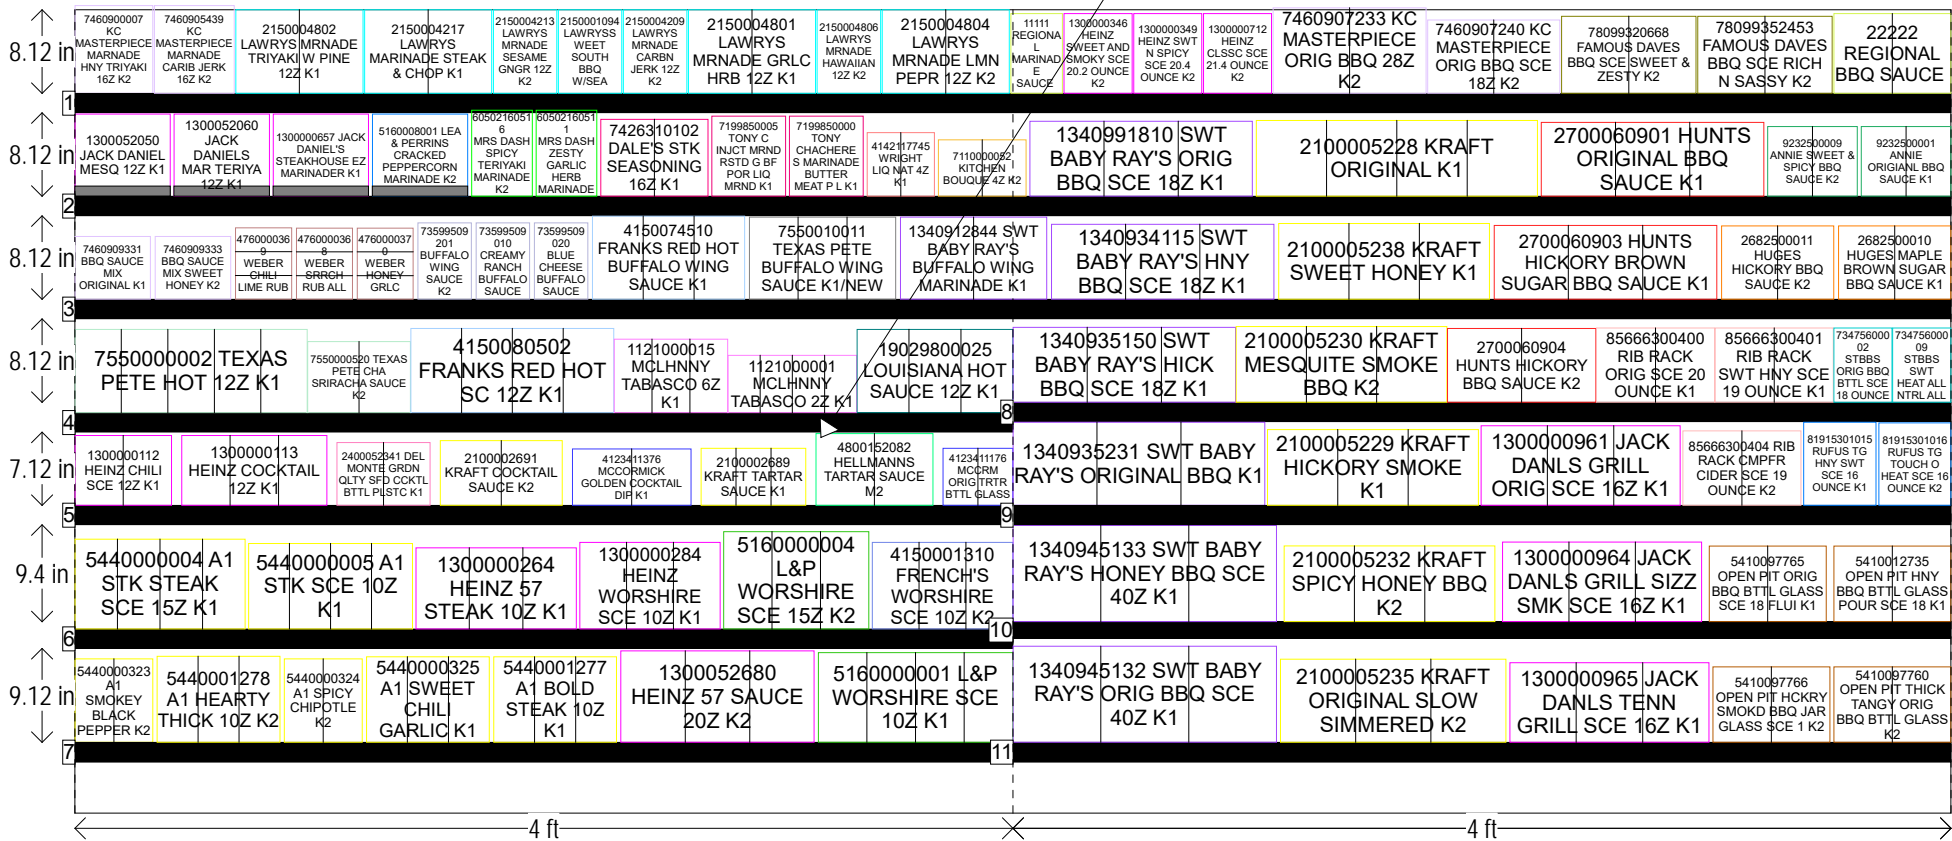

BBQ/ HOT SAUCE/ STEAK/ WORCESTERSHIRE/ MARINADE SAUCES AND ALL OTHERS 8 FT SECTION

HQ DeCA PLANOGRAM

CLASS 2

Case code change from 12 to 6 on item
4123411176
Effective 1 July 2017

NW/SW REGIONS
BEST FOODS
4800152072

Left-right	HQ DeCA/MBU PLANOGRAM APPROVED BY CATETORY MANAGER BARBARA MERRIWEATHER. MERCHANDISING SPECIALIST, ALEX WALDON
15 MAY 2017	FACINGS MAY BE ADJUSTED TO ACCOMMODATE LOCAL AND REGIONAL ITEMS (END OF FLOW). FACINGS MAY BE ADJUSTED TO MEET CUSTOMER DEMAND - CAO MUST BE INVOLVED IN THE PROCESS ALONG WITH STORE MANAGEMENT APPROVAL. ITEM POSITIONS MUST NOT BE CHANGED AT ANY TIME.

Left-right	HQ DeCA/MBU PLANOGRAM APPROVED BY CATEORY MANAGER BARBARA MERRIWEATHER. MERCHANDISING SPECIALIST, ALEX WALDON
15 MAY 2017	FACINGS MAY BE ADJUSTED TO ACCOMMODATE LOCAL AND REGIONAL ITEMS (END OF FLOW). FACINGS MAY BE ADJUSTED TO MEET CUSTOMER DEMAND - CAO MUST BE INVOLVED IN THE PROCESS ALONG WITH STORE MANAGEMENT APPROVAL. ITEM POSITIONS MUST NOT BE CHANGED AT ANY TIME.