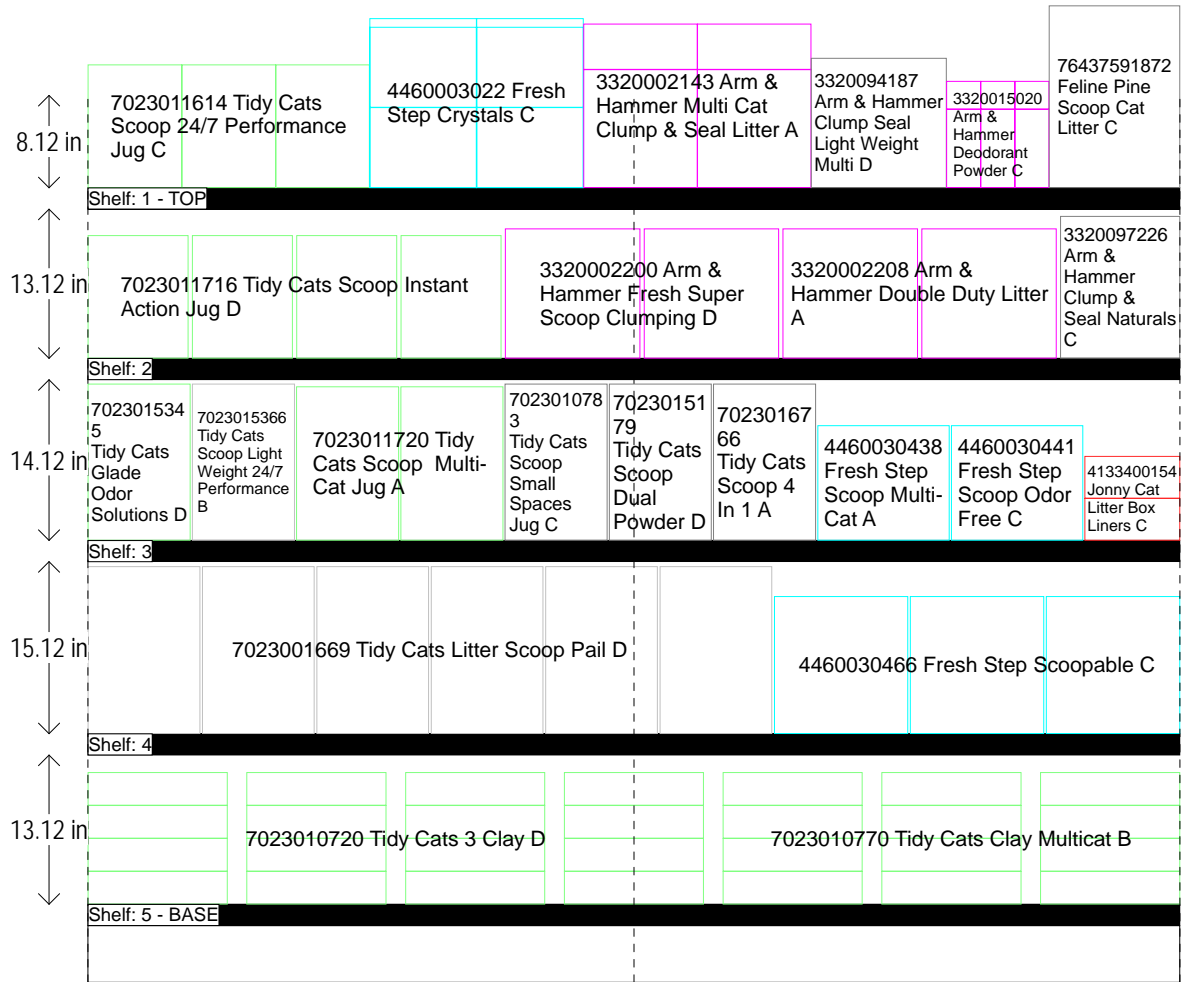

CAT LITTER 8 FT. SECTION

HQ DeCA PLANOGRAM Europe

Class D

Left-right

HQ DeCA/MBU PLANOGRAM APPROVED BY CATEGORY MANAGER JAMES TAYLOR & MERCHANDISING SPECIALIST JANET BERRY.

15 JULY 2015

FACINGS MAY BE ADJUSTED TO ACCOMMODATE LOCAL AND REGIONAL ITEMS (END OF FLOW). FACINGS MAY BE ADJUSTED TO MEET CUSTOMER DEMAND-CAO MUST BE INVOLVED IN THE THE PROCESS ALONG WITH STORE MANAGEMENT APPROVAL. ITEM POSITIONS MUST NOT BE CHANGED AT ANY TIME.

Cat - Litter
Revised 3 5 15.psa

CAT LITTER 8 FT. SECTION

HQ DeCA PLANOGRAM Europe

Class D

Left-right HQ DeCA/MBU PLANOGRAM APPROVED BY CATEGORY MANAGER JAMES TAYLOR & MERCHANDISING SPECIALIST JANET BERRY.

SHELF:2		WIDTH:96 in	MERCH HEIGHT:13.00 in	DEPTH:24 in				SPACE AVAIL:2.82 in							
Locatio...	UPC	NAME	SIZE	UOM	NOF	RSL HQ	RSL EU	CS/PK	PK OUT	Cases	H	W	D	Orientation	Add Date
1	7023011716	Tidy Cats Scoop Instant Action Jug	14.00LB		4	K2	D	3	12	4.00	10.81 in	8.82 in	6.30 in	Front	
2	3320002200	Arm & Hammer Fresh Super Scoop Clumping	20.00LB		2	K2	D	2	8	4.00	11.40 in	11.85 in	4.83 in	Front	
3	3320002208	Arm & Hammer Double Duty Litter	20.00LB		2	K1	A	2	8	4.00	11.40 in	11.85 in	4.83 in	Front	
4	3320097226	Arm & Hammer Clump & Seal Naturals	8.00LB		1	K1/New	C	3	3	1.00	12.50 in	10.50 in	6.50 in	Front	1/28/2015