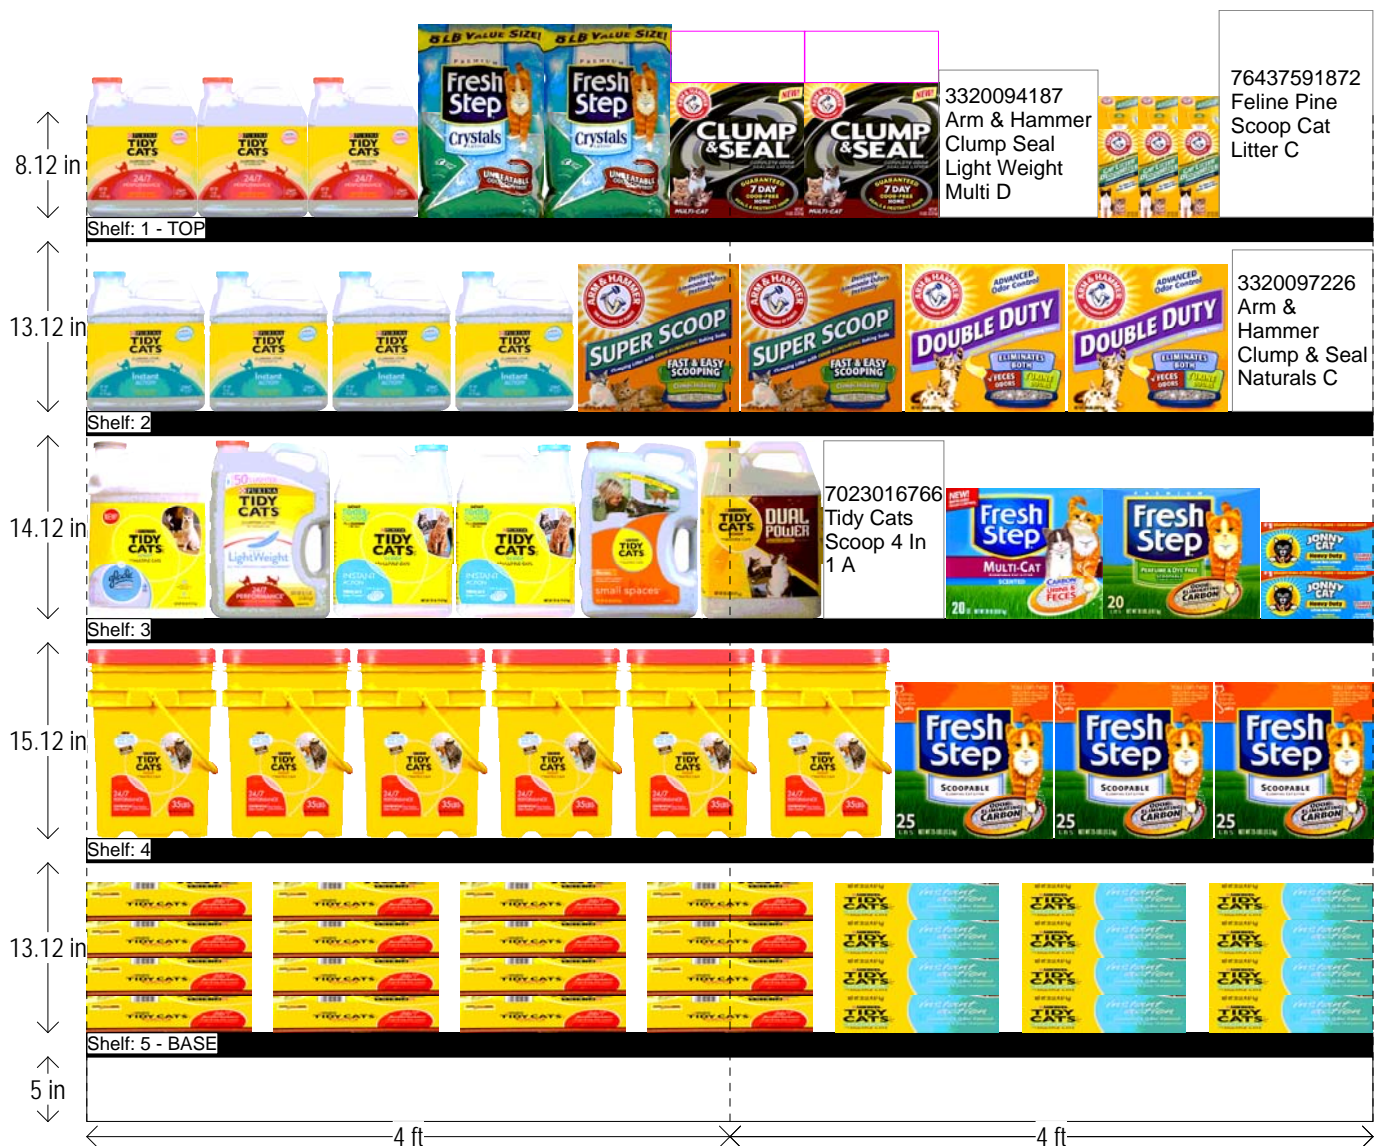

CAT LITTER 8 FT. SECTION

HQ DeCA PLANOGRAM Europe

Class D

Left-right

HQ DeCA/MBU PLANOGRAM APPROVED BY CATEGORY MANAGER JAMES TAYLOR & MERCHANDISING SPECIALIST JANET BERRY.

15 JULY 2015

FACINGS MAY BE ADJUSTED TO ACCOMMODATE LOCAL AND REGIONAL ITEMS (END OF FLOW). FACINGS MAY BE ADJUSTED TO MEET CUSTOMER DEMAND-CAO MUST BE INVOLVED IN THE THE PROCESS ALONG WITH STORE MANAGEMENT APPROVAL. ITEM POSITIONS MUST NOT BE CHANGED AT ANY TIME.

Cat - Litter
Revised 3 5 15.psa

CAT LITTER 8 FT. SECTION

HQ DeCA PLANOGRAM Europe

Class D

Left-right HQ DeCA/MBU PLANOGRAM APPROVED BY CATEGORY MANAGER JAMES TAYLOR & MERCHANDISING SPECIALIST JANET BERRY.

SHELF:2		WIDTH:96 in	MERCH HEIGHT:13.00 in	DEPTH:24 in				SPACE AVAIL:2.82 in							
Locatio...	UPC	NAME	SIZE	UOM	NOF	RSL HQ	RSL EU	CS/PK	PK OUT	Cases	H	W	D	Orientation	Add Date
1	7023011716	Tidy Cats Scoop Instant Action Jug	14.00LB		4	K2	D	3	12	4.00	10.81 in	8.82 in	6.30 in	Front	
2	3320002200	Arm & Hammer Fresh Super Scoop Clumping	20.00LB		2	K2	D	2	8	4.00	11.40 in	11.85 in	4.83 in	Front	
3	3320002208	Arm & Hammer Double Duty Litter	20.00LB		2	K1	A	2	8	4.00	11.40 in	11.85 in	4.83 in	Front	
4	3320097226	Arm & Hammer Clump & Seal Naturals	8.00LB		1	K1/New	C	3	3	1.00	12.50 in	10.50 in	6.50 in	Front	1/28/2015

SHELF:4		WIDTH:96 in	MERCH HEIGHT:14.70 in	DEPTH:24 in				SPACE AVAIL:1.65 in							
Locatio...	UPC	NAME	SIZE	UOM	NOF	RSL HQ	RSL EU	CS/PK	PK OUT	Cases	H	W	D	Orientation	Add Date
1	7023001669	Tidy Cats Litter Scoop Pail	35.00LB		6	K1/Chg	D	1	6	6.00	14.70 in	9.85 in	12.10 in	Front	
2	4460030466	Fresh Step Scoopable	25.00LB		3	K3	C	1	12	12.00	12.07 in	11.75 in	5.38 in	Front	1/28/2015