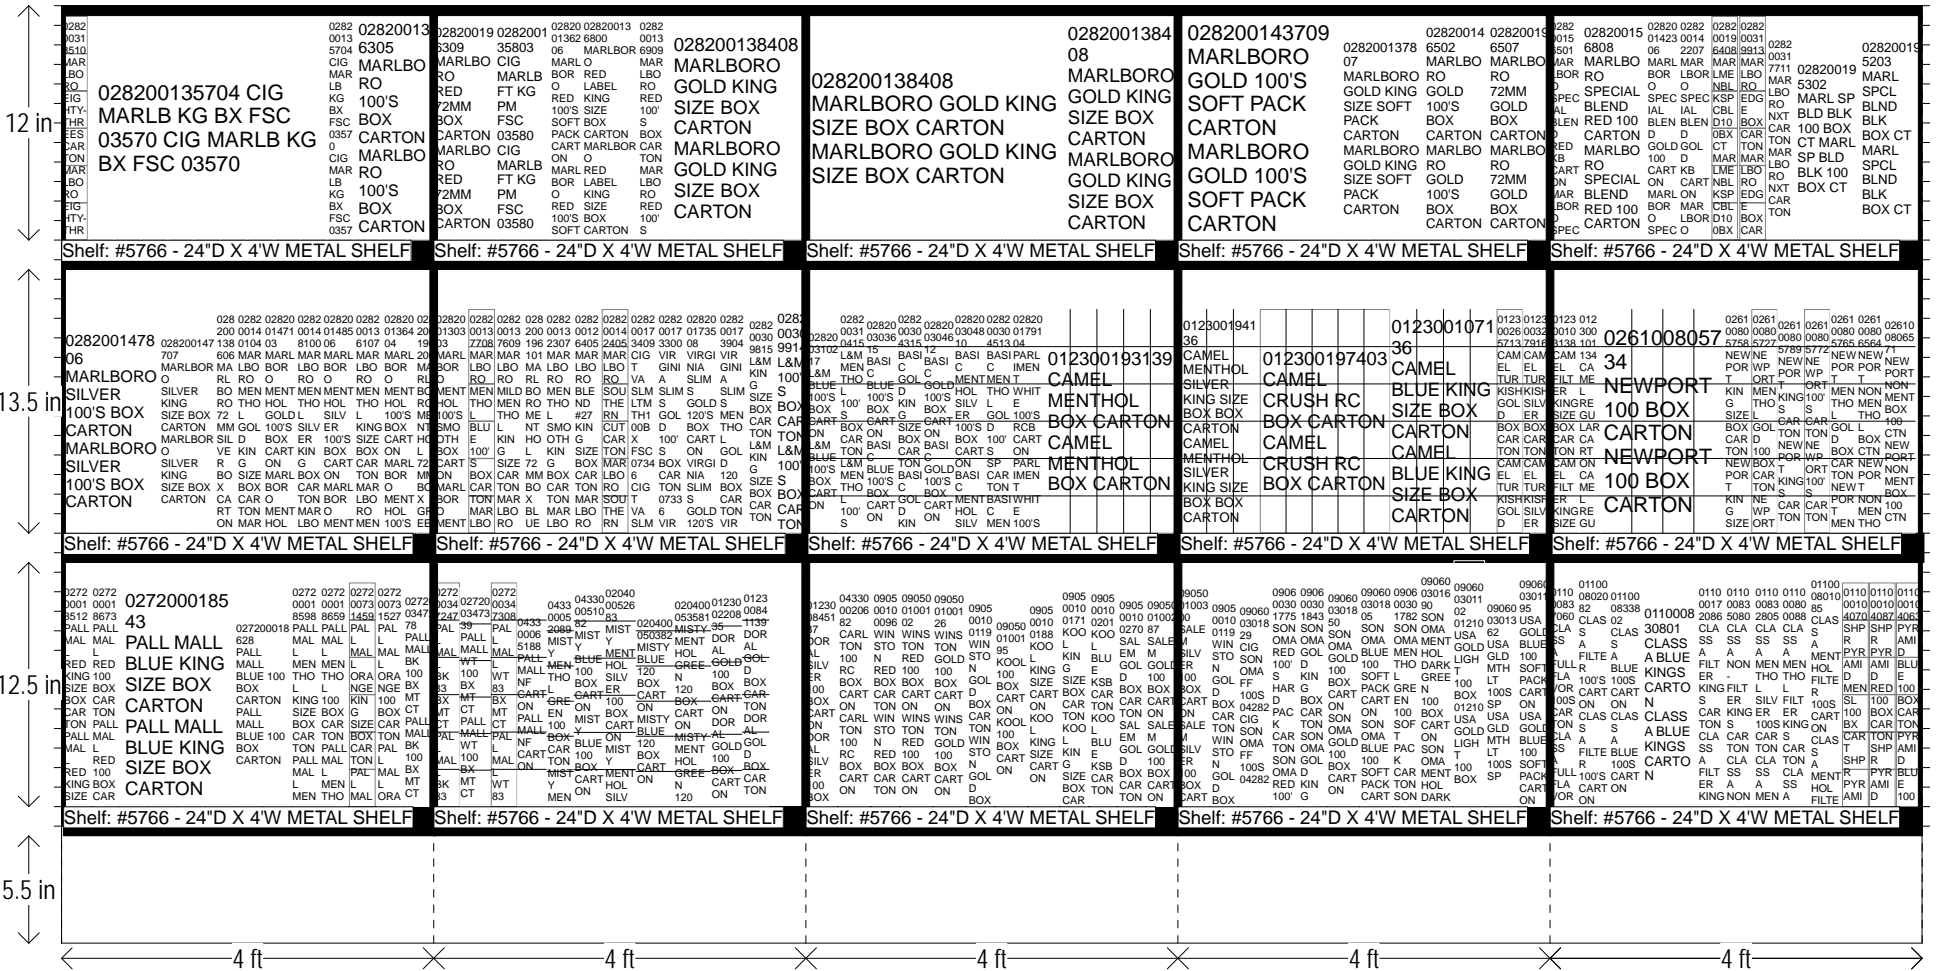

DECA CIGARETTE CATRONS 47" X 20'

DECA PLANOGRAM

3 SHELF PLANOGRAM

Left-right HQ DeCA/MBU PLANOGRAM APPROVED BY CATEGORY MANAGER DAVID LEFFERT AND MERCHANDISING SPECIALIST JOEL SMALL.

4 OCTOBER 2016 FACING MAY BE ADJUSTED TO ACCOMMODATE LOCAL AND REGIONAL ITEMS (END OF FLOW). FACINGS MAY BE ADJUSTED TO MEET CUSTOMER DEMAND-CAO MUST BE INVOLVED IN THE PROCESS ALONG WITH STORE MANAGEMENT APPROVAL. ITEM POSITIONS MUST NOT BE CHANGED AT ANY TIME.

CIGARETTES LOW PROFILE