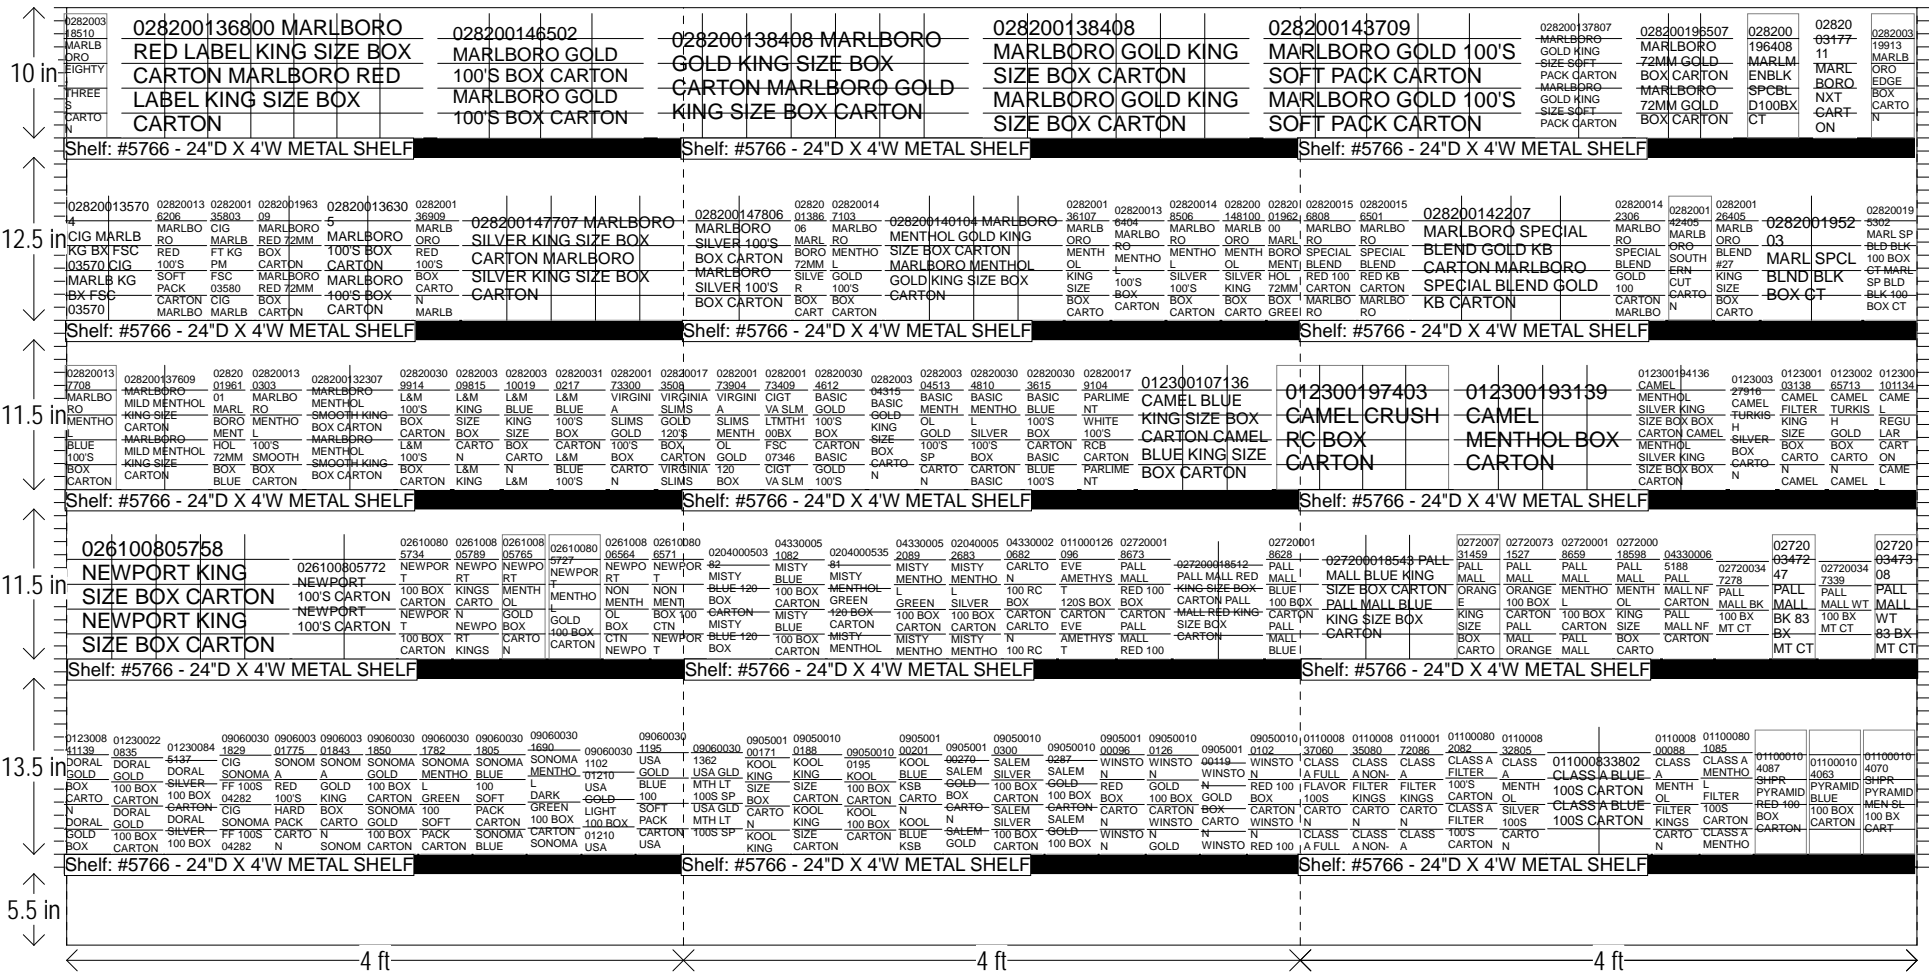

DECA CIGARETTE CATRONS 72" X 12'

DECA PLANOGRAM

5 SHELF PLANOGRAM

Left-right	HQ DeCA/ MBU PLANOGRAM APPROVED BY CATEGORY MANAGER DAVID LEFFERT AND MERCHANDISING SPECIALIST JOEL SMALL.
4 OCTOBER 2016	FACINGS MAY BE ADJUSTED TO ACCOMMODATE LOCAL AND REGIONAL ITEMS (END OF FLOW). FACINGS MAY BE ADJUSTED TO MEET CUSTOMER DEMAND-CAO MUST BE INVOLVED IN THE PROCESS ALONG WITH STORE MANAGEMENT APPROVAL. ITEM POSITIONS MUST NOT BE CHANGED AT ANY TIME.
CIGARETTES HIGH PROFILE