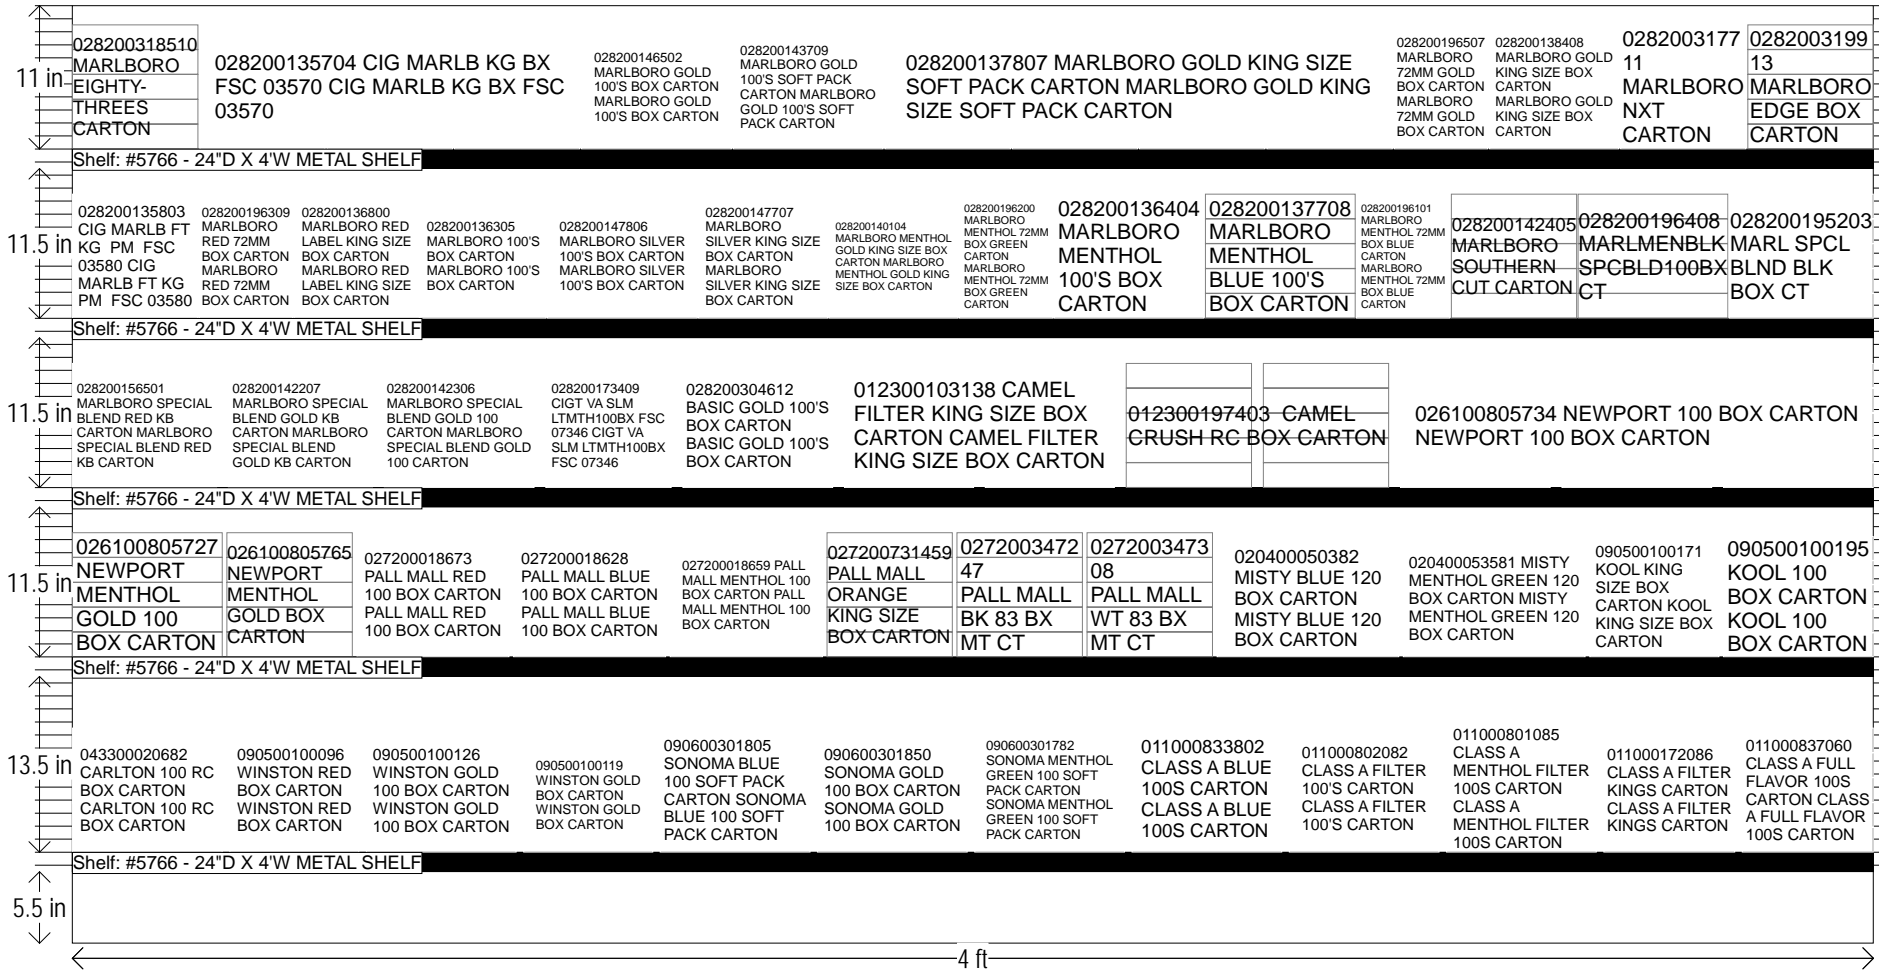

DECA CIGARETTE CATRONS 72" X 4'

DECA PLANOGRAM

5 SHELF PLANOGRAM

Left-right	HQ DeCA/ MBU PLANOGRAM APPROVED BY CATEGORY MANAGER DAVID LEFFERT AND MERCHANDISING SPECIALIST JOEL SMALL.
4 OCTOBER 2016	FACINGS MAY BE ADJUSTED TO ACCOMMODATE LOCAL AND REGIONAL ITEMS (END OF FLOW). FACINGS MAY BE ADJUSTED TO MEET CUSTOMER DEMAND-CAO MUST BE INVOLVED IN THE PROCESS ALONG WITH STORE MANAGEMENT APPROVAL. ITEM POSITIONS MUST NOT BE CHANGED AT ANY TIME.
CIGARETTES HIGH PROFILE	