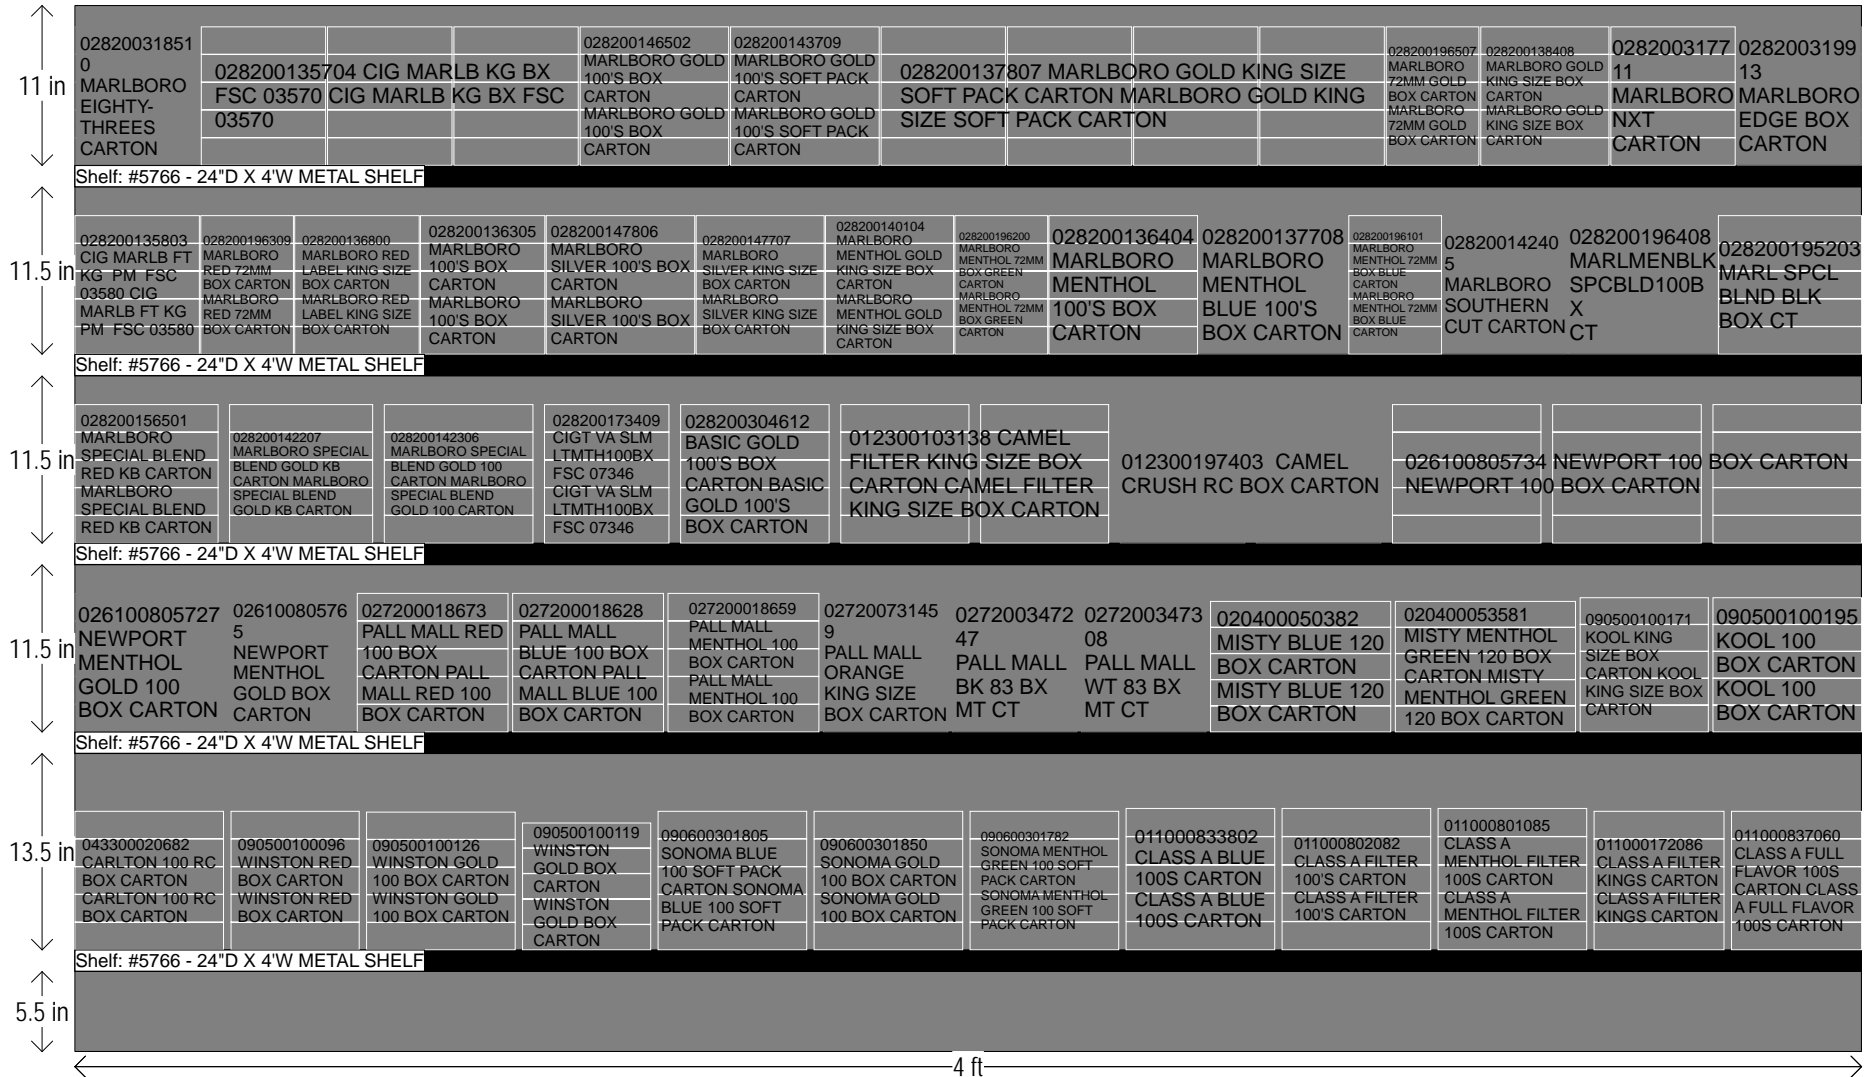

DECA CIGARETTE CATRONS 72" X 4'

DECA PLANOGRAM

5 SHELF PLANOGRAM

Left-right	HQ DeCA/ MBU PLANOGRAM APPROVED BY CATEGORY MANAGER DAVID LEFFERT AND MERCHANDISING SPECIALIST JOEL SMALL.
4 OCTOBER 2016	FACINGS MAY BE ADJUSTED TO ACCOMMODATE LOCAL AND REGIONAL ITEMS (END OF FLOW). FACINGS MAY BE ADJUSTED TO MEET CUSTOMER DEMAND-CAO MUST BE INVOLVED IN THE PROCESS ALONG WITH STORE MANAGEMENT APPROVAL. ITEM POSITIONS MUST NOT BE CHANGED AT ANY TIME.
CIGARETTES HIGH PROFILE	

SHELF:#5766 - 24"D X ... WIDTH:48 in			MERCH HEIGHT:10.00 in			DEPTH:24 in			SPACE AVAIL:2.10 in				
--------------------------------------	--	--	-----------------------	--	--	-------------	--	--	---------------------	--	--	--	--