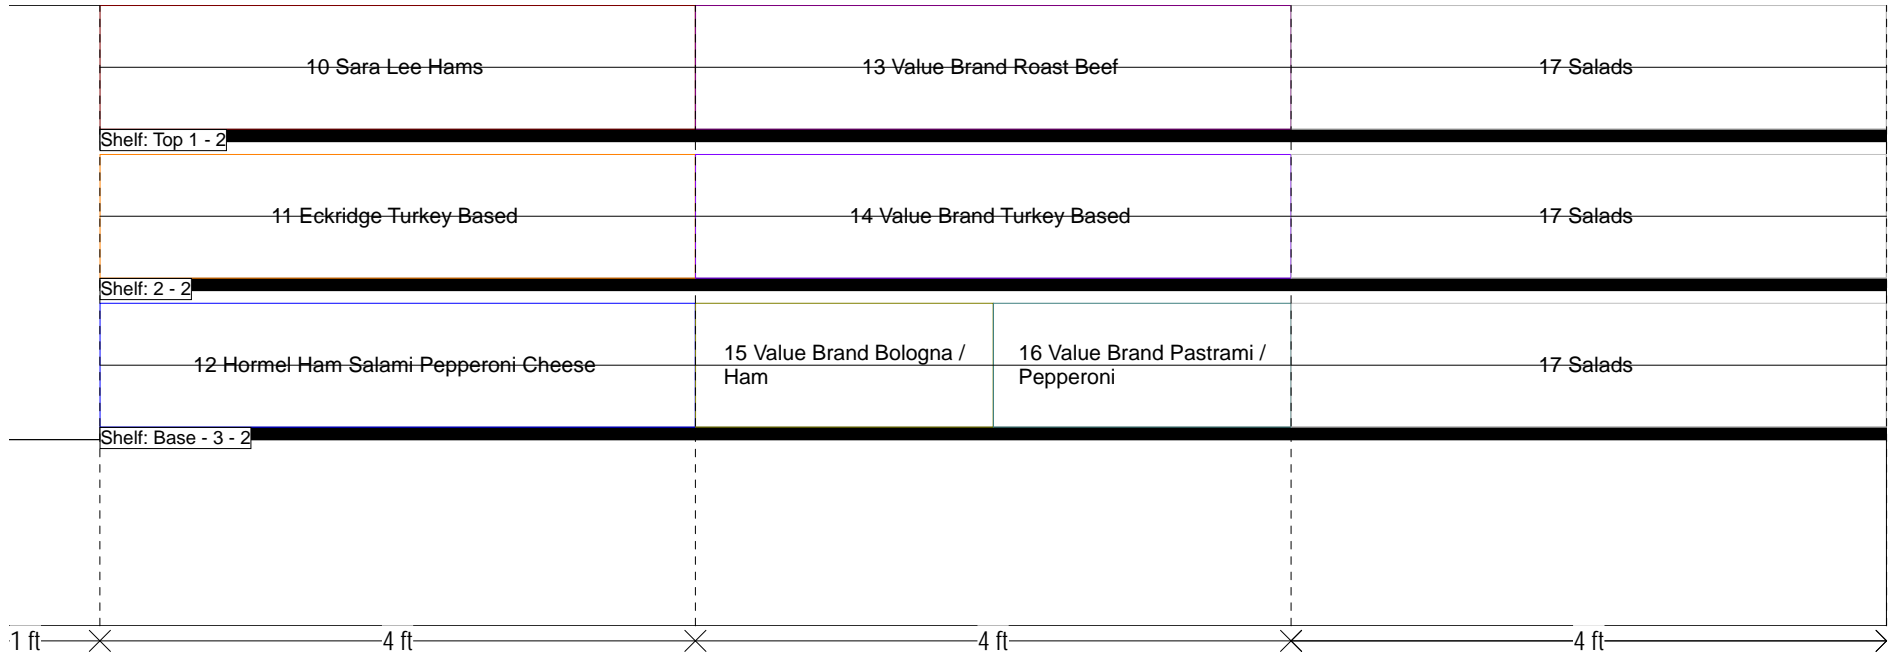

DELI LUNCHMEAT & CHEESE

DeCA HQ PLANOGRAM

ALL STORES

N/A

HQ DeCA/MBU PLANOGRAM APPROVED BY DAVE LEFFERT.

27 OCTOBER 2014

FACINGS OF FLAVORS CAN BE ADJUSTED TO ACCOMMODATE LOCAL & REGIONAL ITEMS. MARKET SHARE LEADER SHOULD BE PLACED FIRST IN FLOW. PROGRAM MANAGER APPROVAL MUST BE OBTAINED TO CHANGE MARKET SHARE LEADER POSITIONING, PERCENTAGE OF SPACE BY BRAND MUST BE OBSERVED UNLESS CHANGES HAVE BEEN APPROVED BY THE PROGRAM MANAGER.

Deli Lunchmeat and Cheese.psa

DELI LUNCHMEAT & CHEESE

DeCA HQ PLANOGRAM

ALL STORES

N/A

HQ DeCA/MBU PLANOGRAM APPROVED BY DAVE LEFFERT.

27 OCTOBER 2014

FACINGS OF FLAVORS CAN BE ADJUSTED TO ACCOMMODATE LOCAL & REGIONAL ITEMS. MARKET SHARE LEADER SHOULD BE PLACED FIRST IN FLOW. PROGRAM MANAGER APPROVAL MUST BE OBTAINED TO CHANGE MARKET SHARE LEADER POSITIONING, PERCENTAGE OF SPACE BY BRAND MUST BE OBSERVED UNLESS CHANGES HAVE BEEN APPROVED BY THE PROGRAM MANAGER.

Deli Lunchmeat
and Cheese.psa

DELI LUNCHMEAT & CHEESE

SHELF:Top 1		WIDTH:144 in	MERCH HEIGHT:10.00 in			DEPTH:35 in			SPACE AVAIL:0.00 in					
Locatio...	UPC	NAME	SIZE	UOM	NOF	RSL	CS/PK	PACKOUT	Cases	H	W	D	Orientation	Add Date
1	1	Boars Head Pepperoni / Salami	0.00		1		1	2	2.00	5.00 in	48.00 in	22.00 in	Front	10/27/2014
2	4	Boars Head Roast Beef	0.00		1		1	2	2.00	5.00 in	48.00 in	22.00 in	Front	10/27/2014
3	6	Boars Head Cheese	0.00		1		1	2	2.00	5.00 in	24.00 in	22.00 in	Front	10/27/2014
4	8	Butterball Turkey Based	0.00		1		1	2	2.00	5.00 in	24.00 in	22.00 in	Front	10/27/2014

SHELF:2 - 2		WIDTH:144 in	MERCH HEIGHT:20.00 in			DEPTH:35 in			SPACE AVAIL:0.00 in					
Locatio...	UPC	NAME	SIZE	UOM	NOF	RSL	CS/PK	PACKOUT	Cases	H	W	D	Orientation	Add Date
1	11	Eckridge Turkey Based	0.00		1		1	2	2.00	5.00 in	48.00 in	22.00 in	Front	10/27/2014
2	14	Value Brand Turkey Based	0.00		1		1	2	2.00	5.00 in	48.00 in	22.00 in	Front	10/27/2014
3	17	Salads	0.00		1		1	2	2.00	5.00 in	48.00 in	22.00 in	Front	10/27/2014