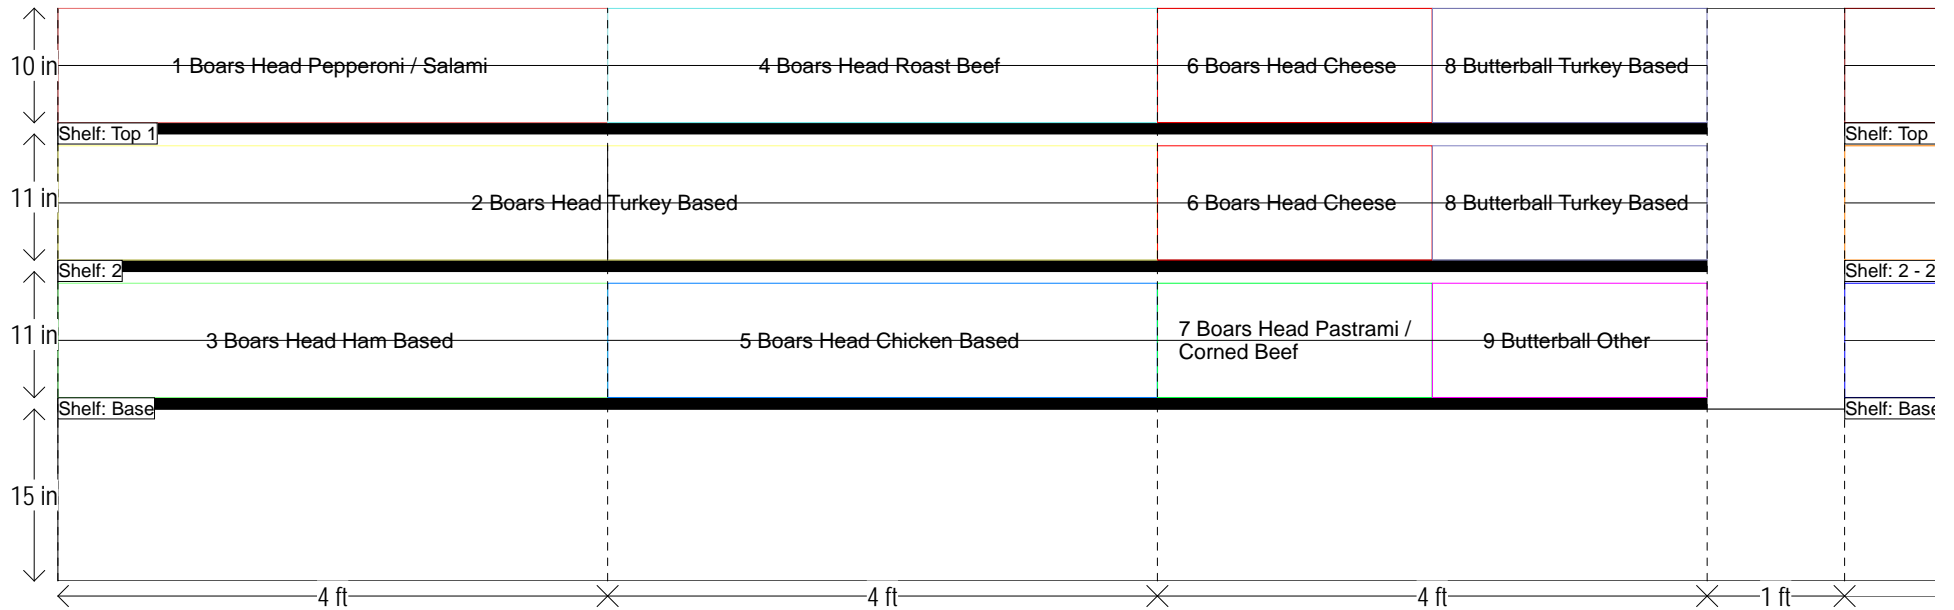

DELI LUNCHMEAT & CHEESE

DeCA HQ PLANOGRAM

ALL STORES

N/A

HQ DeCA/MBU PLANOGRAM APPROVED BY DAVE LEFFERT.

27 OCTOBER 2014

FACINGS OF FLAVORS CAN BE ADJUSTED TO ACCOMMODATE LOCAL & REGIONAL ITEMS. MARKET SHARE LEADER SHOULD BE PLACED FIRST IN FLOW. PROGRAM MANAGER APPROVAL MUST BE OBTAINED TO CHANGE MARKET SHARE LEADER POSITIONING, PERCENTAGE OF SPACE BY BRAND MUST BE OBSERVED UNLESS CHANGES HAVE BEEN APPROVED BY THE PROGRAM MANAGER.

Deli Lunchmeat and Cheese.psa

DELI LUNCHMEAT & CHEESE

DeCA HQ PLANOGRAM

ALL STORES

N/A

HQ DeCA/MBU PLANOGRAM APPROVED BY DAVE LEFFERT.

27 OCTOBER 2014

FACINGS OF FLAVORS CAN BE ADJUSTED TO ACCOMMODATE LOCAL & REGIONAL ITEMS. MARKET SHARE LEADER SHOULD BE PLACED FIRST IN FLOW. PROGRAM MANAGER APPROVAL MUST BE OBTAINED TO CHANGE MARKET SHARE LEADER POSITIONING, PERCENTAGE OF SPACE BY BRAND MUST BE OBSERVED UNLESS CHANGES HAVE BEEN APPROVED BY THE PROGRAM MANAGER.

Deli Lunchmeat
and Cheese.psa

DELI LUNCHMEAT & CHEESE

SHELF:Top 1		WIDTH:144 in	MERCH HEIGHT:10.00 in			DEPTH:35 in			SPACE AVAIL:0.00 in					
Locatio...	UPC	NAME	SIZE	UOM	NOF	RSL	CS/PK	PACKOUT	Cases	H	W	D	Orientation	Add Date
1	1	Boars Head Pepperoni / Salami	0.00		1		1	2	2.00	5.00 in	48.00 in	22.00 in	Front	10/27/2014
2	4	Boars Head Roast Beef	0.00		1		1	2	2.00	5.00 in	48.00 in	22.00 in	Front	10/27/2014
3	6	Boars Head Cheese	0.00		1		1	2	2.00	5.00 in	24.00 in	22.00 in	Front	10/27/2014
4	8	Butterball Turkey Based	0.00		1		1	2	2.00	5.00 in	24.00 in	22.00 in	Front	10/27/2014