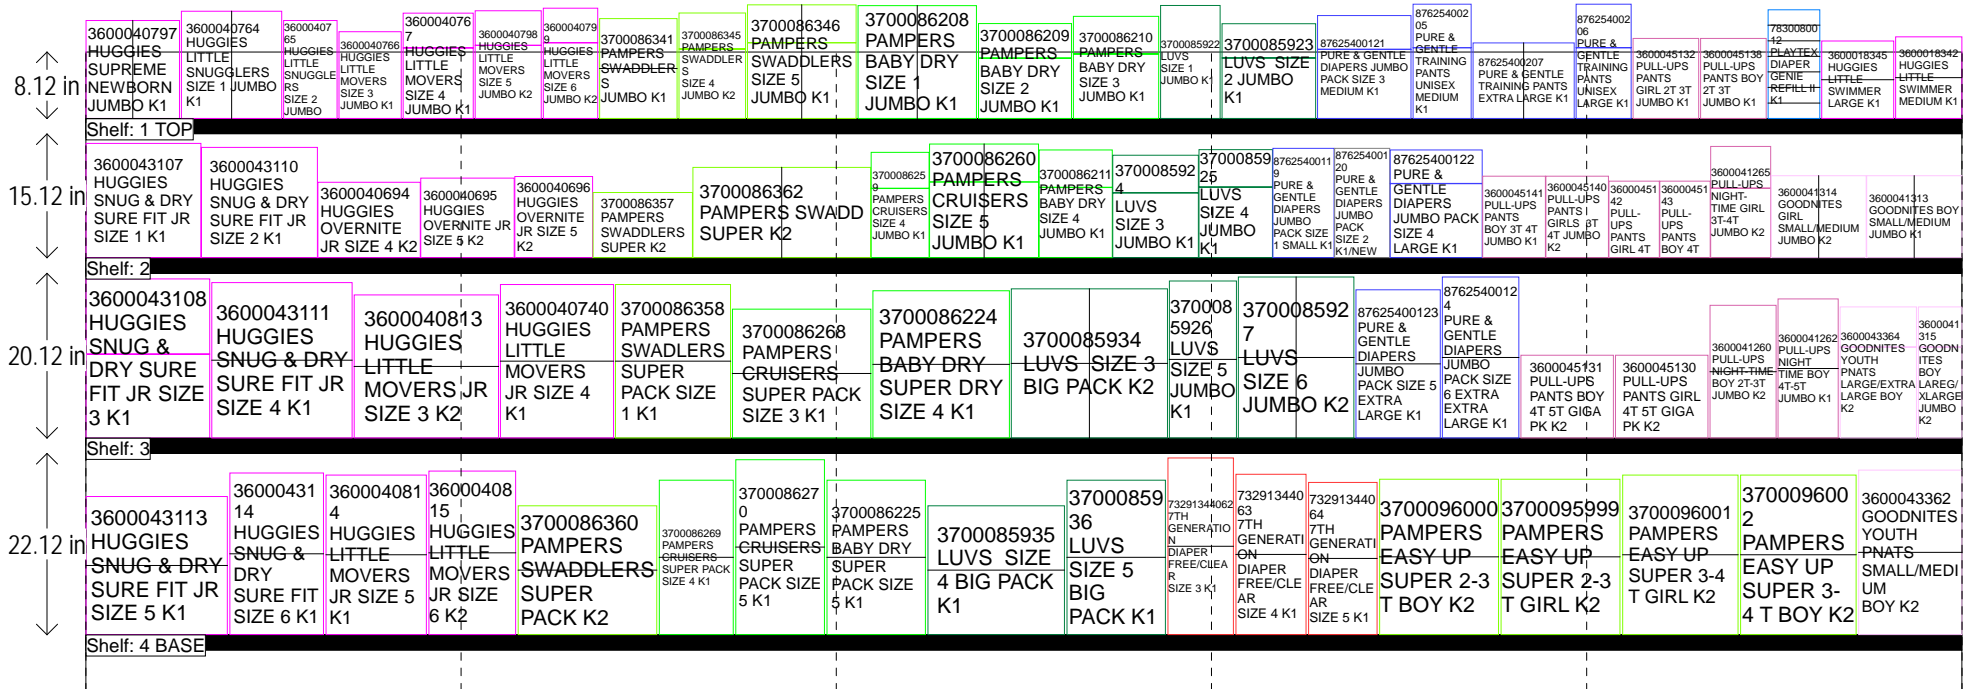

# DIAPERS / TRAINING PANTS 20 FT. SECTION

## HQ DeCA PLANOGRAM

### CLASS 2

ADDED PURE N GENTLE 87625400120

Left-right HQ DeCA/MBU PLANOGRAM APPROVED BY CATEGORY MANAGER LARUE SMITH & MERCHANDISING SPECIALIST MICHAEL SHANNON.

25 MAY 2017 FACINGS MAY BE ADJUSTED TO ACCOMMODATE LOCAL AND REGIONAL ITEMS ( END OF FLOW). FACINGS MAY BE ADJUSTED TO MEET CUSTOMER DEMAND-CAO MUST BE INVOLVED IN THE THE PROCESS ALONG WITH STORE MANAGEMENT APPROVAL. ITEM POSITIONS MUST NOT BE CHANGED AT ANY TIME.