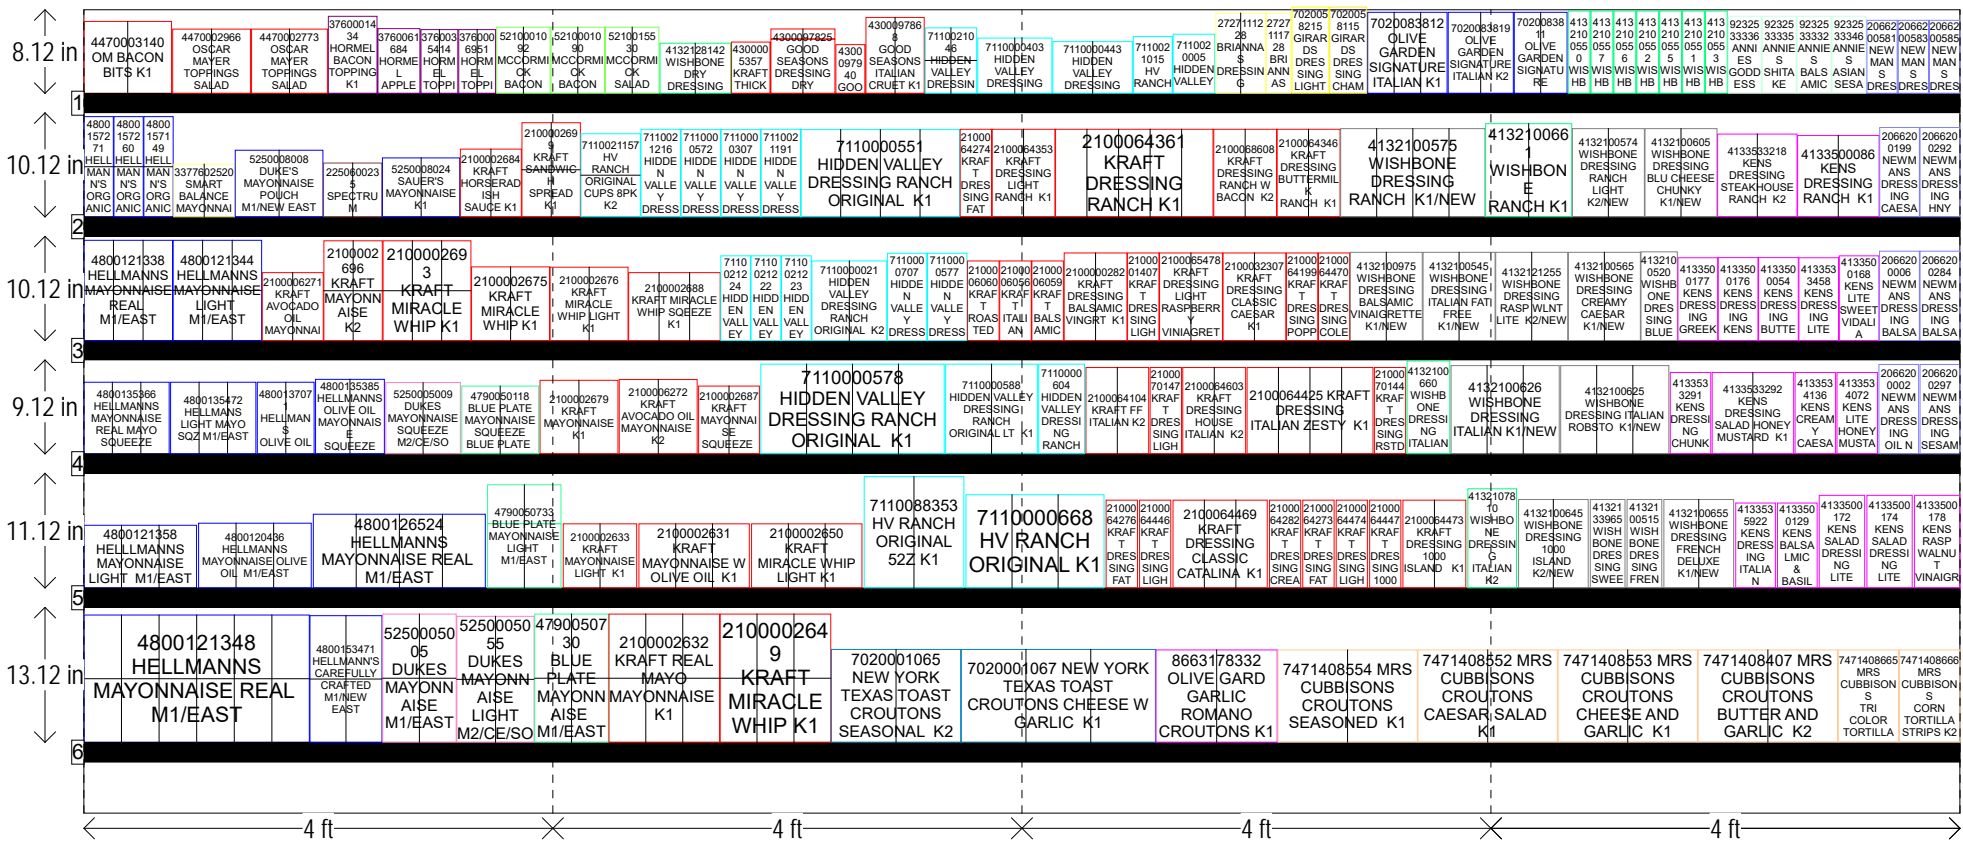

LIQUID/DRY/SALAD DRESSINGS/MAYO/CROUTONS 16 FT SECTION

HQ DeCA PLANOGRAM - NE / CE / SO / MW MARKETING AREA

CLASS 2

UPK CHANGE on 2066200583, 2066200585,
2066200581, 2066200584, 2066200580

Left-right

HQ DeCA/MBU PLANOGRAM APPROVED BY BUSINESS MANAGER BARBARA MERRIWEATHER, MERCHANDISE SPECIALIST ALEX WALDON

4 MAY 2017

FACINGS MAY BE ADJUSTED TO ACCOMMODATE LOCAL AND REGIONAL ITEMS (END OF FLOW). FACINGS MAY BE ADJUSTED TO MEET CUSTOMER DEMAND - CAO MUST BE INVOLVED IN THE PROCESS ALONG WITH STORE MANAGEMENT APPROVAL. ITEM POSITIONS MUST NOT BE CHANGED AT ANY TIME.

Dressing-Salad 16
K2-EAST.psa

LIQUID/DRY/SALAD DRESSINGS/MAYO/CROUTONS 16 FT SECTION

HQ DeCA PLANOGRAM - NE / CE / SO / MW MARKETING AREA

CLASS 2

UPK CHANGE on 2066200583, 2066200585,
2066200581, 2066200584, 2066200580

Left-right HQ DeCA/MBU PLANOGRAM APPROVED BY BUSINESS MANAGER BARBARA MERRIWEATHER, MERCHANISE SPECIALIST ALEX WALDON

4 MAY 2017 FACINGS MAY BE ADJUSTED TO ACCOMMODATE LOCAL AND REGIONAL ITEMS (END OF FLOW). FACINGS MAY BE ADJUSTED TO MEET CUSTOMER DEMAND - CAO MUST BE INVOLVED IN THE PROCESS ALONG WITH STORE MANAGEMENT APPROVAL. ITEM POSITIONS MUST NOT BE CHANGED AT ANY TIME.