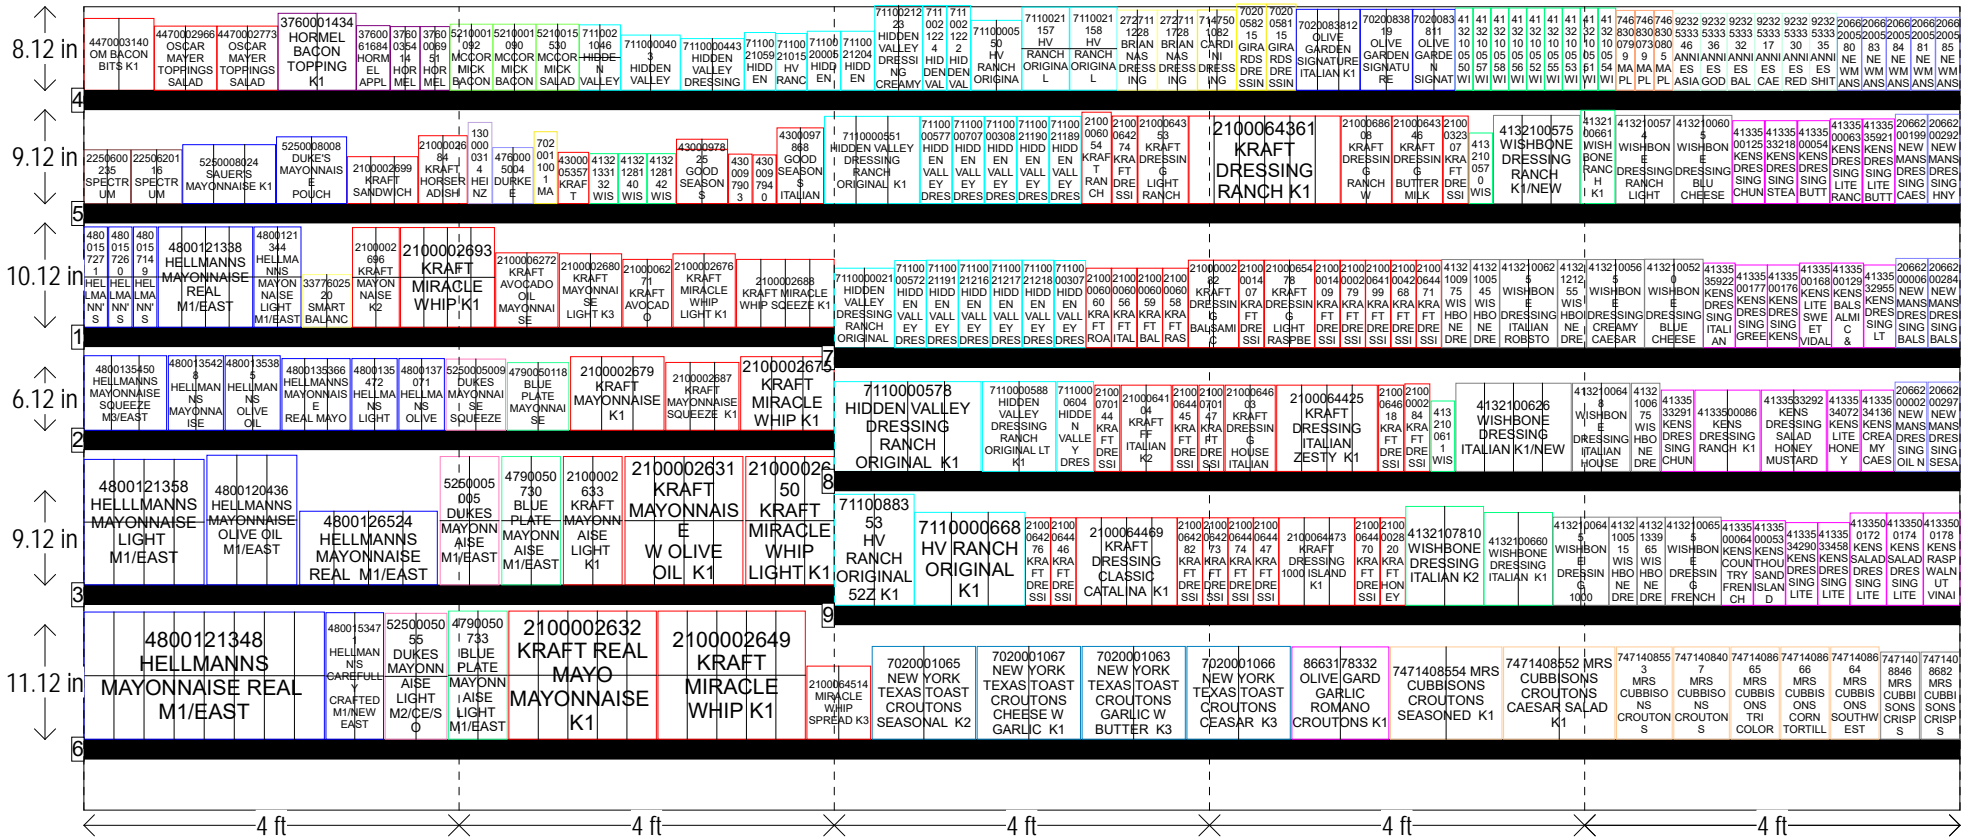

Dressing-Salad 20
K3-4-5-EAST.psa

LIQUID/DRY/SALAD DRESSINGS/MAYO/CROUTONS 20 FT SECTION

HQ DeCA PLANOGRAM - NE/CE/SO/MW MARKETING AREA

CLASS 3 4 5

4	4132100551 WISHBONE EVOO CAESAR VINGARETT E K2 4132100554 WISHBONE EVOO ROASTED RED PEPPER K3												
5													
7	4132100565 WISHBONE DRESSING CREAMY CAESAR K1/NEW	4132100520 WISHBONE DRESSING BLUE CHEESE FAT FREE K1/NEW											
8													
9	4132100515 WISHBONE DRESSING FRENCH LIGHT DELUXE K1/NEW	4132100655 WISHBONE DRESSING FRENCH DELUXE K1/NEW											
6							7471408846 MRS CUBBISONS CRISPS CHEDDER CHEESE K3/NEW						

4 ft

Left-right

HQ DeCA/MBU PLANOGRAM APPROVED BY BUSINESS MANAGER BARBARA MERRIWEATHER, MERCHANISE SPECIALIST ALEX WALDON

4 MAY 2017

FACINGS MAY BE ADJUSTED TO ACCOMMODATE LOCAL AND REGIONAL ITEMS (END OF FLOW). FACINGS MAY BE ADJUSTED TO MEET CUSTOMER DEMAND - CAO MUST BE INVOLVED IN THE PROCESS ALONG WITH STORE MANAGEMENT APPROVAL. ITEM POSITIONS MUST NOT BE CHANGED AT ANY TIME.

Dressing-Salad 20
K3-4-5-EAST.psa

LIQUID/DRY/SALAD DRESSINGS/MAYO/CROUTONS 20 FT SECTION

HQ DeCA PLANOGRAM - NE/CE/SO/MW MARKETING AREA

CLASS 3 4 5

UPK CHANGE ON 2066200583, 2066200585,
2066200581, 2066200584, 2066200580