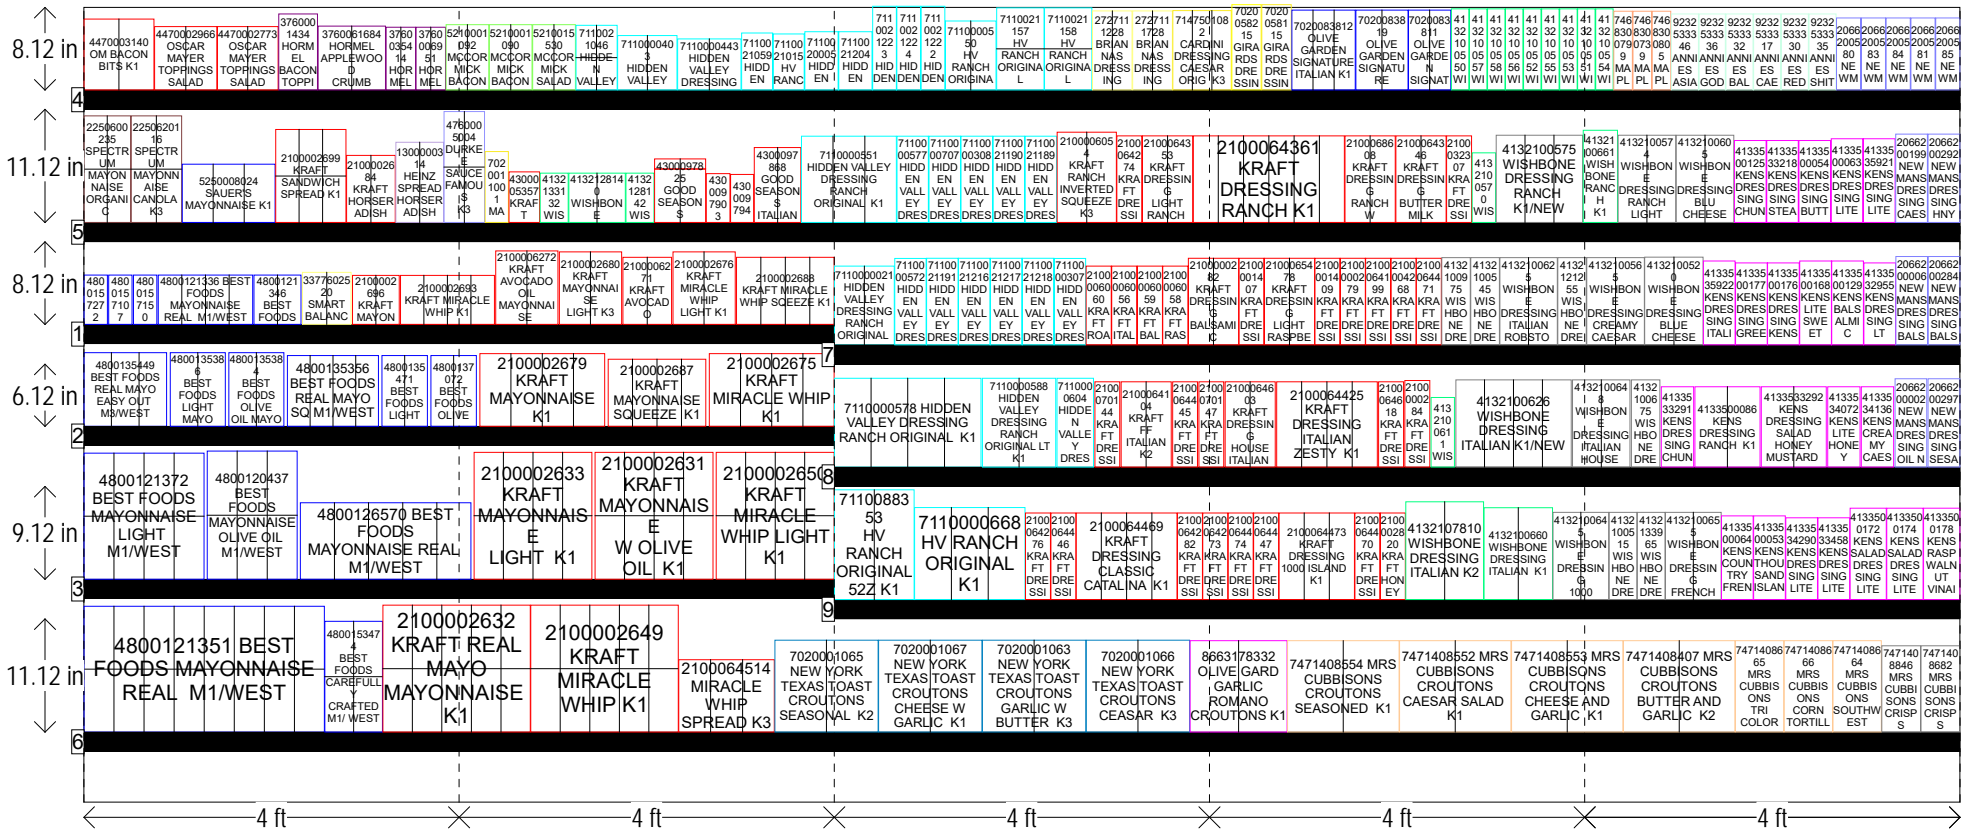

LIQUID/DRY/SALAD DRESSINGS/MAYO/CROUTONS 20 FT SECTION

HQ DeCA PLANOGRAM - NW / SW MARKETING AREA

CLASS 3 4 5

4132100551 WISHBONE EVOO CAESAR VINGARETT E K2
4132100554 WISHBONE EVOO ROASTED RED PEPPER K3

7471408846 MRS CUBBISONS CRISPS CHEDDER CHEESE K3/NEW

4 ft

Left-right	HQ DeCA/MBU PLANOGRAM APPROVED BY BUSINESS MANAGER BARBARA MERRIWEATHER, MERCHANISE SPECIALIST ALEX WALDON
4 MAY 2017	FACINGS MAY BE ADJUSTED TO ACCOMMODATE LOCAL AND REGIONAL ITEMS (END OF FLOW). FACINGS MAY BE ADJUSTED TO MEET CUSTOMER DEMAND - CAO MUST BE INVOLVED IN THE PROCESS ALONG WITH STORE MANAGEMENT APPROVAL. ITEM POSITIONS MUST NOT BE CHANGED AT ANY TIME.
Dressing-Salad 20 K3-4-5-WEST.psa	

LIQUID/DRY/SALAD DRESSINGS/MAYO/CROUTONS 20 FT SECTION

HQ DeCA PLANOGRAM - NW / SW MARKETING AREA

CLASS 3 4 5

UPK CHANGE ON 2066200583, 2066200585, 2066200581, 2066200584, 2066200580

Left-right	HQ DeCA/MBU PLANOGRAM APPROVED BY BUSINESS MANAGER BARBARA MERRIWEATHER, MERCHANDISE SPECIALIST ALEX WALDON
4 MAY 2017	FACINGS MAY BE ADJUSTED TO ACCOMMODATE LOCAL AND REGIONAL ITEMS (END OF FLOW). FACINGS MAY BE ADJUSTED TO MEET CUSTOMER DEMAND - CAO MUST BE INVOLVED IN THE PROCESS ALONG WITH STORE MANAGEMENT APPROVAL. ITEM POSITIONS MUST NOT BE CHANGED AT ANY TIME.
Dressing-Salad 20 K3-4-5- WEST.psa	