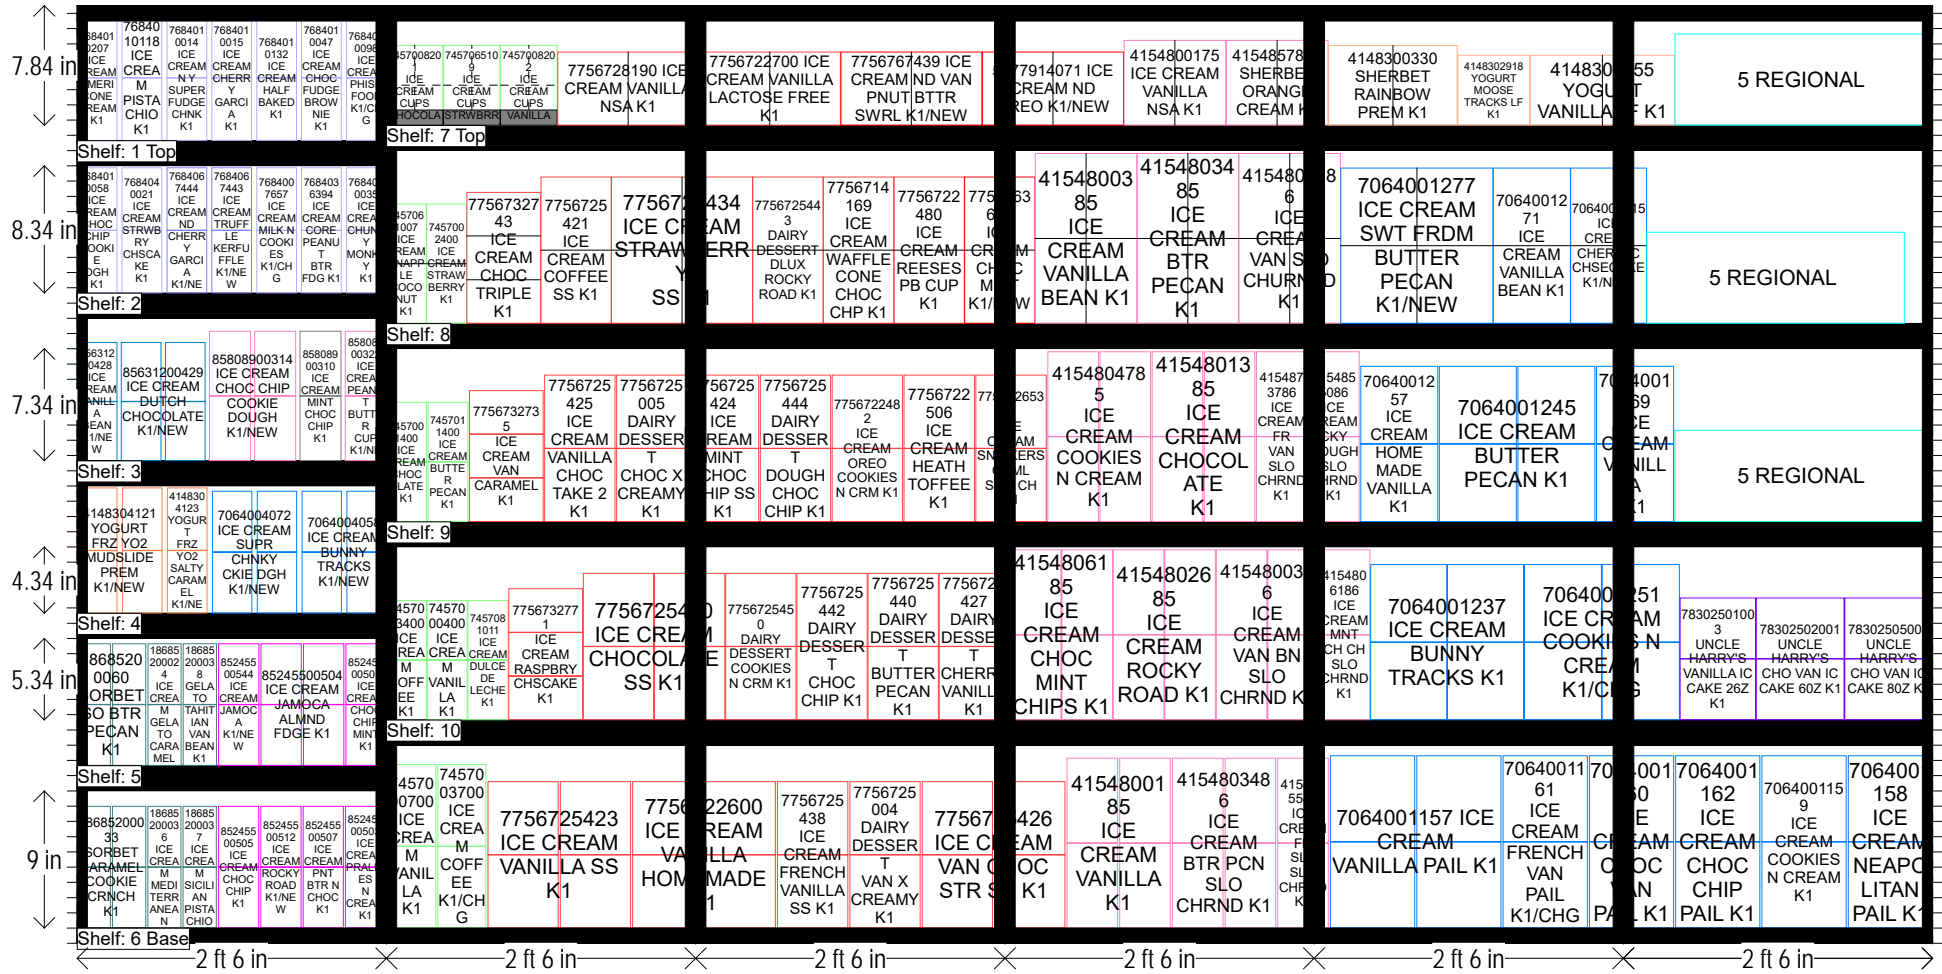

ICE CREAM - 6 DOORS

HQ DeCA Planogram

CLASS 1 STORES - ALL REGIONS

Left-right

HQ DeCA/MBU PLANOGRAM APPROVED BY JAMES TAYLOR/IVEENA HENDERSON.

7 JULY 2017

ITEM POSTIONS MUST NOT CHANGE AT ANYTIME. LOCAL AND REGIONAL PRODUCT IS NOT TO EXCEED SPACE ALLOCATED ON POG

Ice Cream K1 all regions 6dr Blue Bell.psa

ICE CREAM - 6 DOORS

HQ DeCA Planogram

CLASS 1 STORES - ALL REGIONS

Left-right HQ DeCA/MBU PLANOGRAM APPROVED BY JAMES TAYLOR/IVEENA HENDERSON.

7 JULY 2017 ITEM POSTIONS MUST NOT CHANGE AT ANYTIME. LOCAL AND REGIONAL PRODUCT IS NOT TO EXCEED SPACE ALLOCATED ON POG

Ice Cream K1 all regions 6dr Blue Bell.psa

ICE CREAM - 6 DOORS

SHELF:1 Top		WIDTH:30 in	MERCH HEIGHT:10.00 in	DEPTH:22 in			SPACE AVAIL:2.84 in								
Locatio...	UPC	Brand	NAME	SIZE	UOM	NOF	RSL	CS/PK	PACKOUT	Cases	H	W	D	Orientation	Add Date
1	7684010207	BENANDJERR	ICE CREAM AMERICONE DREAM	16.00OZ		1	K1	8	10	1.25	4.11 in	3.88 in	3.88 in	Front	
2	7684010118	BENANDJERR	ICE CREAM PISTACHIO	16.00OZ		1	K1	8	10	1.25	4.11 in	3.88 in	3.88 in	Front	
3	7684010014	BENANDJERR	ICE CREAM N Y SUPER FUDGE CHNK	16.00OZ		1	K1	8	10	1.25	4.11 in	3.88 in	3.88 in	Front	
4	7684010015	BENANDJERR	ICE CREAM CHERRY GARCIA	16.00OZ		1	K1	8	10	1.25	4.11 in	3.88 in	3.88 in	Front	
5	7684010132	BENANDJERR	ICE CREAM HALF BAKED	16.00OZ		1	K1	8	10	1.25	4.11 in	3.88 in	3.88 in	Front	
6	7684010047	BENANDJERR	ICE CREAM CHOC FUDGE BROWNIE	16.00OZ		1	K1	8	10	1.25	4.11 in	3.88 in	3.88 in	Front	
7	7684010098	BENANDJERR	ICE CREAM PHISH FOOD	16.00OZ		1	K1/CHG	8	10	1.25	4.11 in	3.88 in	3.88 in	Front	