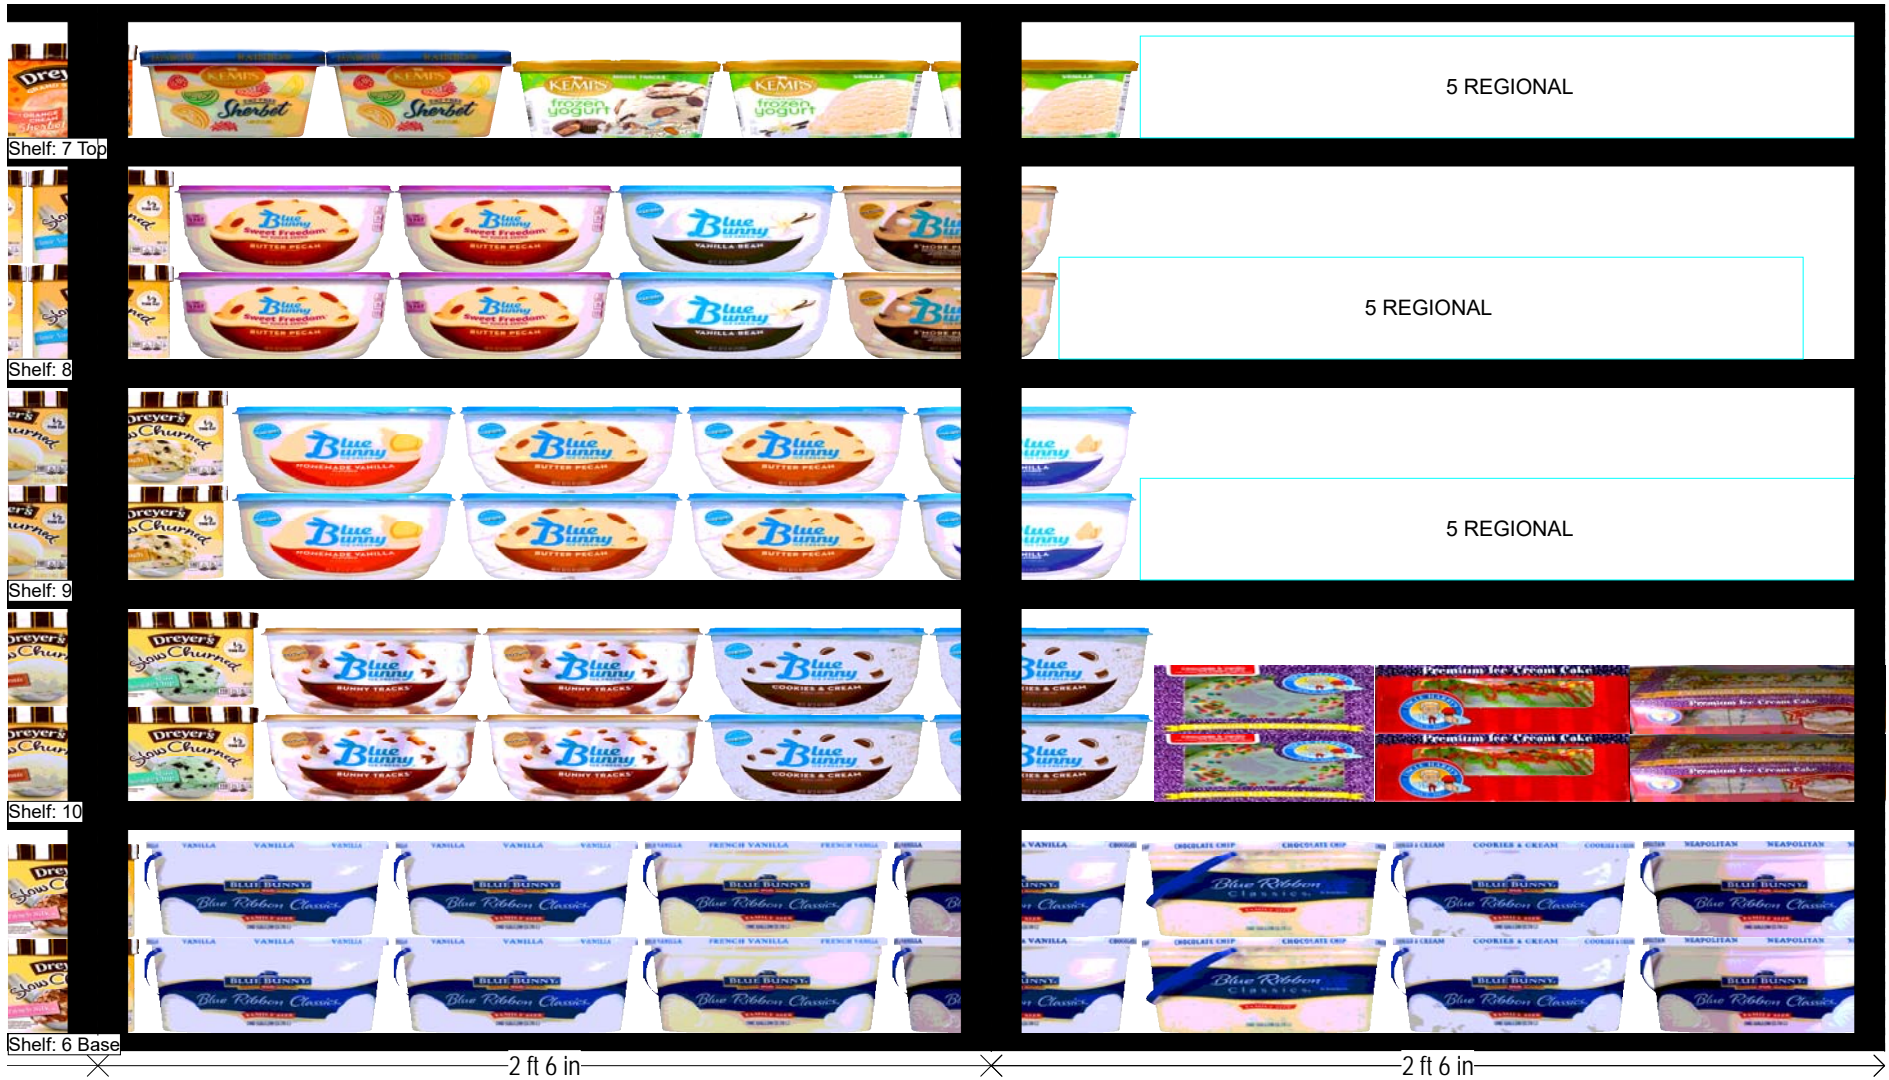

ICE CREAM - 6 DOORS

HQ DeCA Planogram

CLASS 1 STORES - ALL REGIONS

Left-right

HQ DeCA/MBU PLANOGRAM APPROVED BY JAMES TAYLOR/IVEENA HENDERSON.

7 JULY 2017

ITEM POSTIONS MUST NOT CHANGE AT ANYTIME. LOCAL AND REGIONAL PRODUCT IS NOT TO EXCEED SPACE ALLOCATED ON POG

Ice Cream K1 all regions 6dr Blue Bell.psa

ICE CREAM - 6 DOORS

HQ DeCA Planogram

CLASS 1 STORES - ALL REGIONS

Left-right HQ DeCA/MBU PLANOGRAM APPROVED BY JAMES TAYLOR/IVEENA HENDERSON.

7 JULY 2017 ITEM POSTIONS MUST NOT CHANGE AT ANYTIME. LOCAL AND REGIONAL PRODUCT IS NOT TO EXCEED SPACE ALLOCATED ON POG

SHELF:2		WIDTH:30 in	MERCH HEIGHT:12.00 in	DEPTH:22 in			SPACE AVAIL:2.84 in								
Locatio...	UPC	Brand	NAME	SIZE	UOM	NOF	RSL	CS/PK	PACKOUT	Cases	H	W	D	Orientation	Add Date
1	7684010058	BENANDJERR	ICE CREAM CHOC CHIP COOKIE DGH	16.00OZ		1	K1	8	10	1.25	4.11 in	3.88 in	3.88 in	Front	
2	7684040021	BENANDJERR	ICE CREAM STRWBRY CHSCAKE	16.00OZ		1	K1	8	10	1.25	4.11 in	3.88 in	3.88 in	Front	
3	7684067444	BENANDJERR	ICE CREAM ND CHERRY GARCIA	16.00OZ		1	K1/NEW	8	10	1.25	4.11 in	3.88 in	3.88 in	Front	4/12/2017
4	7684067443	BENANDJERR	ICE CREAM TRUFFLE KERFUFFLE	16.00OZ		1	K1/NEW	8	10	1.25	4.11 in	3.88 in	3.88 in	Front	4/12/2017
5	7684007657	BENANDJERR	ICE CREAM MILK N COOKIES	16.00OZ		1	K1/CHG	8	10	1.25	4.11 in	3.88 in	3.88 in	Front	
6	7684036394	BENANDJERR	ICE CREAM CORE PEANUT BTR FDG	16.00OZ		1	K1	8	10	1.25	4.11 in	3.88 in	3.88 in	Front	
7	7684010035	BENANDJERR	ICE CREAM CHUNKY MONKEY	16.00OZ		1	K1	8	10	1.25	4.11 in	3.88 in	3.88 in	Front	