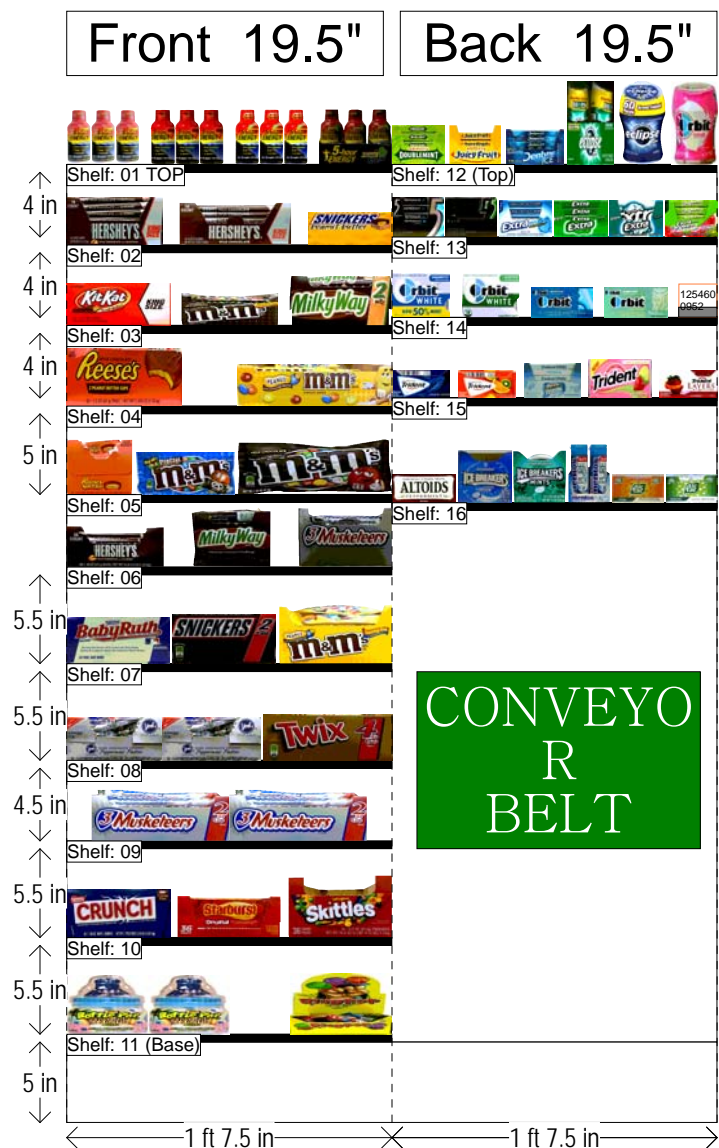

# FRONT END RACK (Small End Cap Europe)

HQ DECA PLANOGRAM

CLASS 1 / 2 / 3 / 4 / 5 STORES

Left-right

HQ DeCA/MBU PLANOGRAM APPROVED BY CATEGORY MANAGER, DAVE LEFFERT, AND MERCHANDISING SPECIALIST, JOEL SMALL.

SHELF:04		WIDTH:20 in	MERCH HEIGHT:10.00 in			DEPTH:12 in			SPACE AVAIL:3.36 in						
Locatio...	UPC	NAME	SIZE	UOM	NOF	RSL HQ	RSL EU	CS/PK	PK OUT	Cases	H	W	D	Orientation	Add Date
1	3400000440	Reese's Peanut Butter Cups 36 Count	1.50OZ		1	K1	2-Choc	36	36	1.00	3.70 in	6.77 in	10.40 in	Front	
2	4000000032	M & M's Peanut 48 Count	1.74OZ		1	K1	3-Choc	48	48	1.00	2.56 in	11.14 in	11.69 in	Front	

SHELF:05		WIDTH:20 in	MERCH HEIGHT:4.00 in			DEPTH:12 in			SPACE AVAIL:0.44 in						
Locatio...	UPC	NAME	SIZE	UOM	NOF	RSL HQ	RSL EU	CS/PK	PK OUT	Cases	H	W	D	Orientation	Add Date
1	3400000163	Hershey's Reese's Big Cup	1.40OZ		1	K1	40-Choc	16	16	1.00	2.31 in	3.00 in	0.97 in	Front	
2	4000040265	M & M's Pretzel Candies	1.14OZ		1	P1	22-Choc	24	24	1.00	2.88 in	5.94 in	0.63 in	Front	
3	4000000031	M & M's Plain 48 Count	1.69OZ		1	K1	8-Choc	48	48	1.00	2.40 in	9.15 in	11.70 in	Front	

SHELF:07		WIDTH:20 in	MERCH HEIGHT:10.00 in			DEPTH:13 in			SPACE AVAIL:0.51 in						
Locatio...	UPC	NAME	SIZE	UOM	NOF	RSL HQ	RSL EU	CS/PK	PK OUT	Cases	H	W	D	Orientation	Add Date
1	2800001077	Baby Ruth	2.10OZ		1	K1	36-Choc	24	24	1.00	3.75 in	6.75 in	11.00 in	Front	
2	4000000263	Snickers King Size	3.29OZ		1	K1/Chg	10-Choc	24	24	1.00	3.30 in	6.50 in	12.30 in	Front	
3	4000000432	M&M's Peanut King Size	3.27OZ		1	K1/Chg	13-Choc	24	24	1.00	3.69 in	6.75 in	11.25 in	Front	