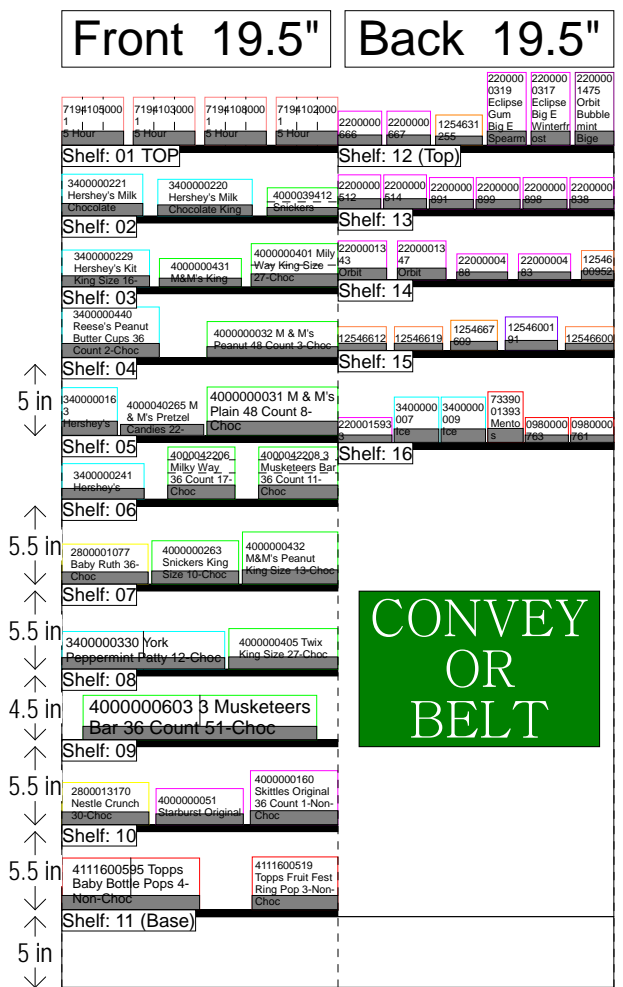

FRONT END RACK (Small End Cap Europe)

HQ DECA PLANOGRAM

CLASS 1 / 2 / 3 / 4 / 5 STORES

Left-right HQ DeCA/MBU PLANOGRAM APPROVED BY CATEGORY MANAGER, DAVE LEFFERT, AND MERCHANDISING SPECIALIST, JOEL SMALL.

22 JUNE 2016 THIS IS A FACINGS SPECIFIC PLANOGRAM. ANY ITEM ABOVE STORE CLASS MUST BE PLACED IN SPACE ALLOCATED TO SAME BRAND. MERCHANDISE SLIM JIMS AND BLISTEX ITEMS ON SIDE OF RACKS USING SIDE ATTACHMENT RACKS.

Front End Candy Racks Small Endcap Europe.psa