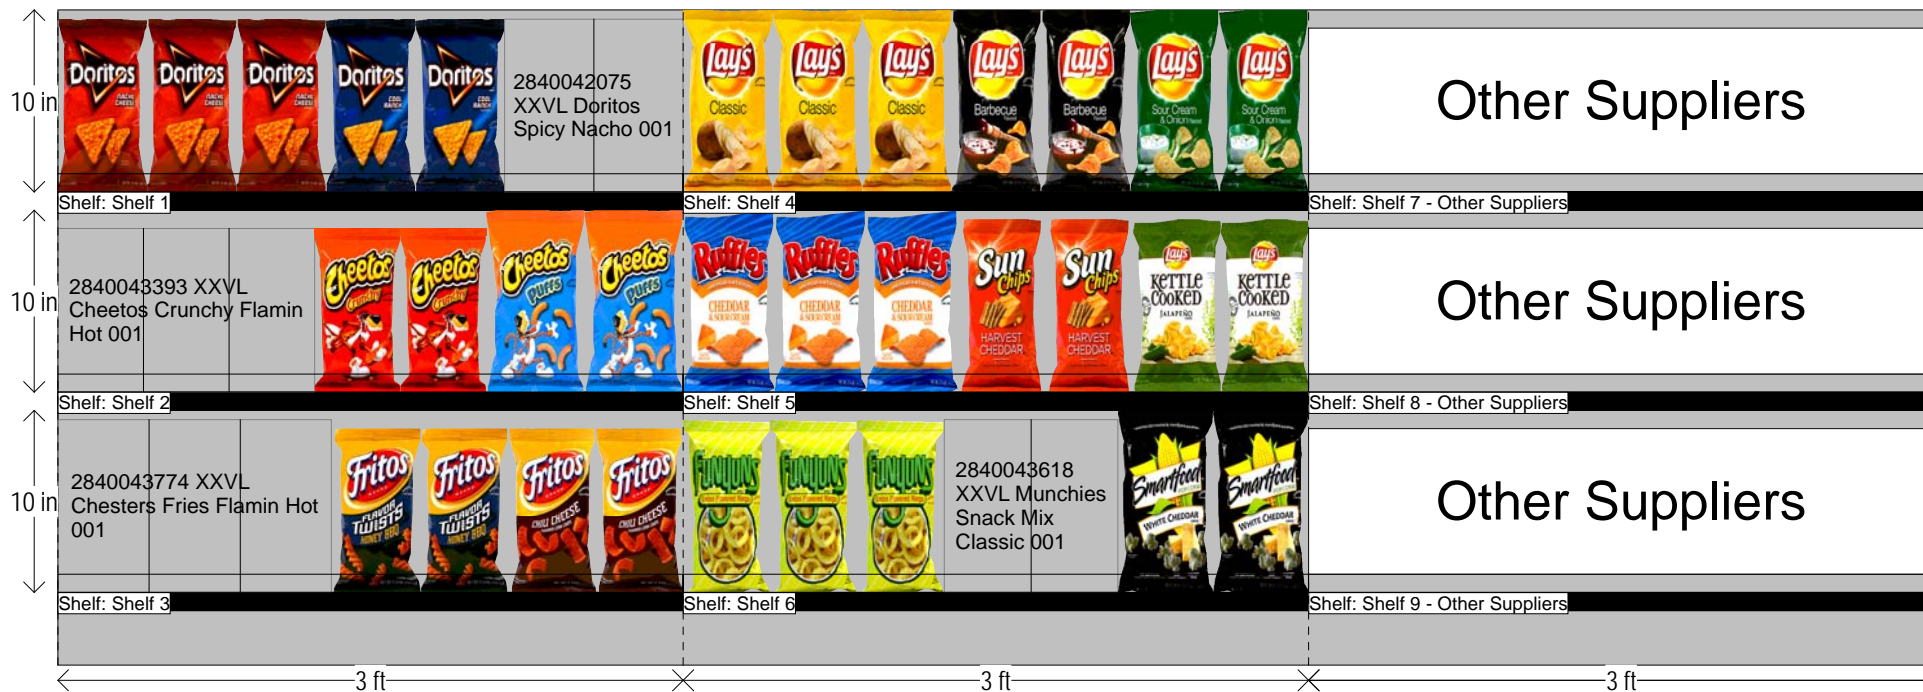

KIOSK AND COUNTER TOP - 9'

HQ DECA PLANOGRAM

CLASS 1 / 2 / 3 / 4 / 5 STORES

Left-right

HQ DeCA/MBU PLANOGRAM APPROVED BY CATEGORY BUYER JOEL SMALL.

26 MAY 2016

THIS IS A FACINGS SPECIFIC PLANOGRAM. ANY ITEM ABOVE STORE CLASS MUST BE PLACED IN SPACE ALLOCATED TO SAME BRAND.

SHELF:Shelf 2		WIDTH:36 in	MERCH HEIGHT:10.00 in			DEPTH:12 in			SPACE AVAIL:0.00 in					
Locatio...	UPC	NAME	SIZE	UOM	NOF	RSL	CS/PK	PACKOUT	Cases	H	W	D	Orientation	Add Date
1	2840043393	XXVL Cheetos Crunchy Flamin Hot	3.50OZ		3	K1	1	18	18.00	9.00 in	5.00 in	2.00 in	Front	
2	2840043318	XXVL Cheetos Crunchy	3.50OZ		2	K1	1	12	12.00	9.00 in	5.00 in	2.00 in	Front	
3	2840043503	XXVL Cheetos Jumbo Puffs	3.37OZ		2	K1	1	8	8.00	10.00 in	5.75 in	2.75 in	Front	

SHELF:Shelf 3		WIDTH:36 in	MERCH HEIGHT:10.00 in			DEPTH:12 in			SPACE AVAIL:0.25 in					
Locatio...	UPC	NAME	SIZE	UOM	NOF	RSL	CS/PK	PACKOUT	Cases	H	W	D	Orientation	Add Date
1	2840043774	XXVL Chesters Fries Flamin Hot	4.00OZ		3	K1	1	12	12.00	9.50 in	5.25 in	2.50 in	Front	
2	2840041772	XXVL Fritos Honey BBQ Twists	4.25OZ		2	K1	1	12	12.00	9.00 in	5.00 in	2.00 in	Front	
3	2840041922	XXVL Fritos Chili Cheese	4.20OZ		2	K1	1	12	12.00	9.00 in	5.00 in	2.00 in	Front	

SHELF:Shelf 5		WIDTH:36 in	MERCH HEIGHT:10.00 in			DEPTH:12 in			SPACE AVAIL:0.00 in					
Locatio...	UPC	NAME	SIZE	UOM	NOF	RSL	CS/PK	PACKOUT	Cases	H	W	D	Orientation	Add Date
1	2840043143	XXVL Ruffles Cheddar & Sour Cream	2.62OZ		3	K1	1	12	12.00	10.00 in	5.75 in	2.75 in	Front	
2	2840043782	XXVL Sunchips Harvest Cheddar	3.00OZ		2	K1	1	8	8.00	9.50 in	5.50 in	2.50 in	Front	
3	2840043783	XXVL Lays Kettle Jalapeno	2.75OZ		2	K1	1	8	8.00	9.50 in	5.50 in	2.75 in	Front	