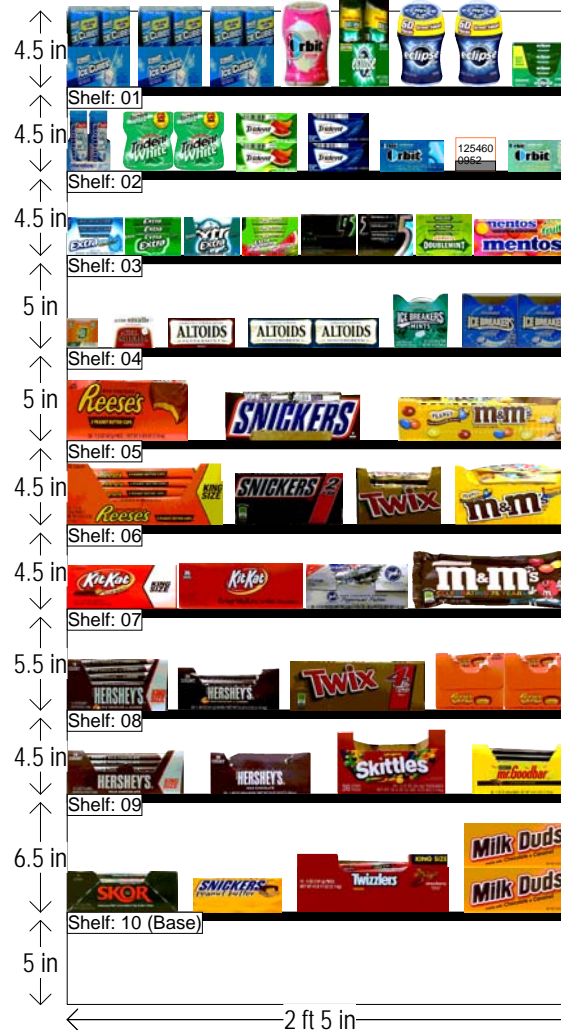

SELF SCAN CONFECTION ROS UNIT (EUROPE)

HQ DECA PLANOGRAM

CLASS 1 / 2 / 3 / 4 / 5 STORES

SELF SCAN CONFECTION ROS UNIT - EUROPE

Left-right

HQ DeCA/MBU PLANOGRAM APPROVED BY CATEGORY MANAGER, DAVE LEFFERT, AND MERCHANDISING SPECIALIST, JOEL SMALL.

12 OCTOBER 2016

THIS IS A FACINGS SPECIFIC PLANOGRAM. ANY ITEM ABOVE STORE CLASS MUST BE PLACED IN SPACE ALLOCATED TO SAME BRAND. MERCHANDISE SLIM JIMS AND BLISTEX ITEMS ON SIDE OF RACKS USING SIDE ATTACHMENT RACKS.

Front End Candy
Racks Self
Checkout.psa

SELF SCAN CONFECTION ROS UNIT (EUROPE)

HQ DECA PLANOGRAM

CLASS 1 / 2 / 3 / 4 / 5 STORES

SELF SCAN CONFECTION ROS UNIT - EUROPE

Left-right HQ DeCA/MBU PLANOGRAM APPROVED BY CATEGORY MANAGER, DAVE LEFFERT, AND MERCHANDISING SPECIALIST, JOEL SMALL.

SHELF:08		WIDTH:29 in	MERCH HEIGHT:10.00 in			DEPTH:15 in			SPACE AVAIL:1.88 in					
Locatio...	UPC	NAME	SIZE	UOM	NOF	RSL	CS/PK	PACKOUT	Cases	H	W	D	Orientation	Add Date
1	3400000221	Hershey's Milk Chocolate w/Almonds King Size Bar	2.60OZ		1	K1	18	24	1.33	1.94 in	6.31 in	0.49 in	Front	
2	3400000241	Hershey's Almond Bar	1.45OZ		1	K1	36	36	1.00	2.50 in	6.00 in	11.12 in	Front	
3	4000000405	Twix King Size	3.02OZ		1	K1/Chg	24	24	1.00	2.87 in	7.75 in	11.31 in	Front	
4	3400000163	Hershey's Reese's Big Cup	1.40OZ		2	K1	16	32	2.00	2.31 in	3.00 in	0.97 in	Front	