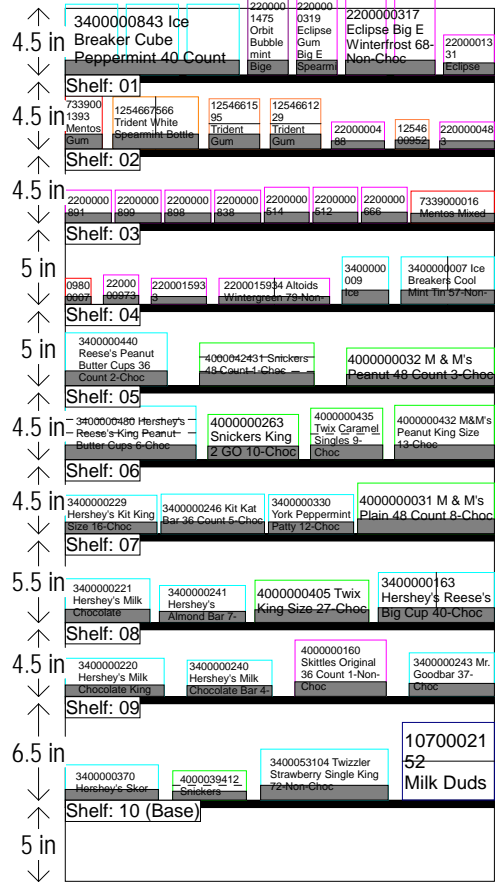

SELF SCAN CONFECTION ROS UNIT (EUROPE)

HQ DECA PLANOGRAM

CLASS 1 / 2 / 3 / 4 / 5 STORES

SELF SCAN CONFECTION ROS UNIT - EUROPE

Left-right

HQ DeCA/MBU PLANOGRAM APPROVED BY CATEGORY MANAGER, DAVE LEFFERT, AND MERCHANDISING SPECIALIST, JOEL SMALL.

12 OCTOBER 2016

THIS IS A FACINGS SPECIFIC PLANOGRAM. ANY ITEM ABOVE STORE CLASS MUST BE PLACED IN SPACE ALLOCATED TO SAME BRAND. MERCHANDISE SLIM JIMS AND BLISTEX ITEMS ON SIDE OF RACKS USING SIDE ATTACHMENT RACKS.

Front End Candy
Racks Self
Checkout.psa

SELF SCAN CONFECTION ROS UNIT (EUROPE)

HQ DECA PLANOGRAM

CLASS 1 / 2 / 3 / 4 / 5 STORES

SELF SCAN CONFECTION ROS UNIT - EUROPE

Left-right HQ DeCA/MBU PLANOGRAM APPROVED BY CATEGORY MANAGER, DAVE LEFFERT, AND MERCHANDISING SPECIALIST, JOEL SMALL.

Front End Candy Racks Self Checkout.psa

SELF SCAN CONFECTION ROS UNIT (EUROPE)

SHELF:01		WIDTH:29 in	MERCH HEIGHT:10.00 in			DEPTH:10 in			SPACE AVAIL:3.90 in					
Locatio...	UPC	NAME	SIZE	UOM	NOF	RSL	CS/PK	PACKOUT	Cases	H	W	D	Orientation	Add Date
1	3400000843	Ice Breaker Cube Peppermint 40 Count	3.24OZ		3	K1/New	6	18	3.00	3.00 in	2.20 in	2.25 in	Front	
2	2200001475	Orbit Bubblemint Big Tray	55.00CT		1	K1/NEW	6	2	0.33	3.41 in	2.50 in	2.56 in	Front	
3	2200000319	Eclipse Gum Big E Spearmint	4.00OZ		1	K1	6	6	1.00	3.41 in	2.50 in	2.73 in	Front	
4	2200000317	Eclipse Big E Winterfrost	4.00OZ		2	K1/Chg	6	24	4.00	3.41 in	2.50 in	2.73 in	Front	
5	2200001331	Eclipse Sugar Free Spearmint Gum	2.00OZ		1	K1/New	8	24	3.00	2.44 in	3.38 in	0.62 in	Front	