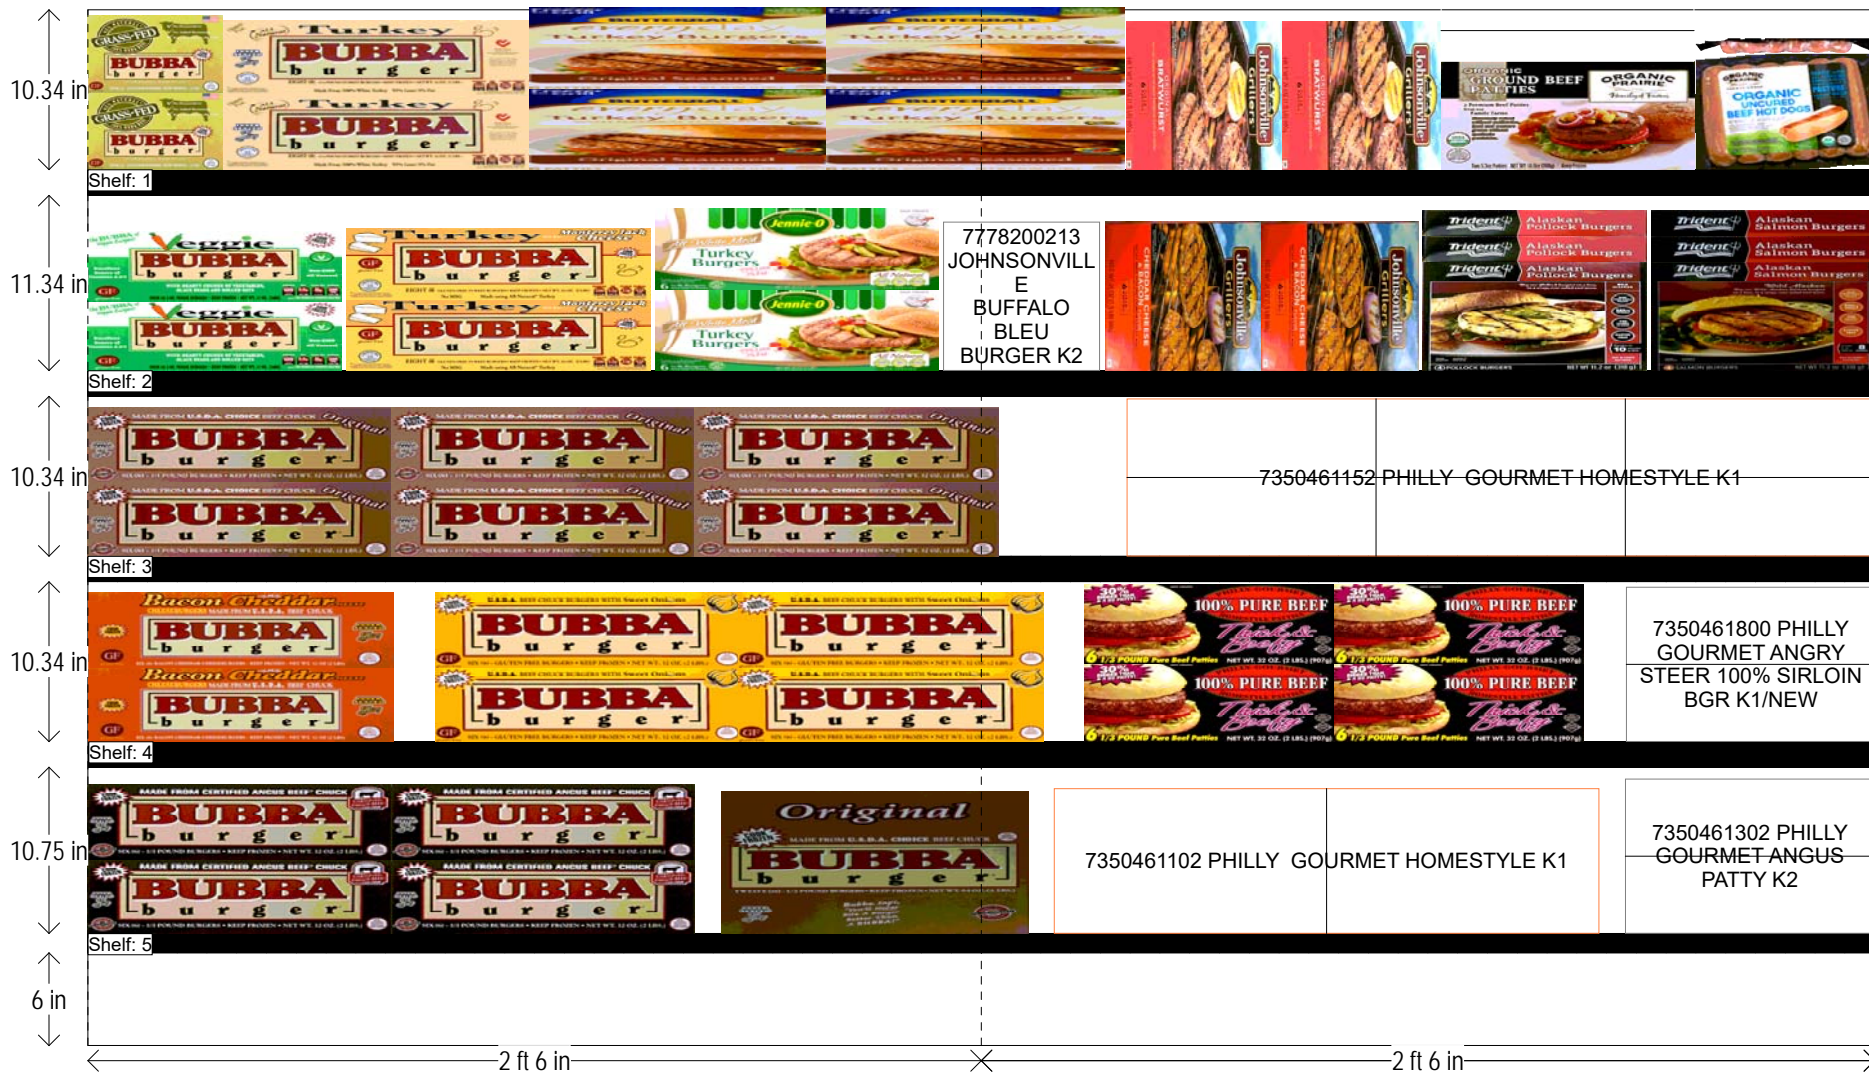

FROZEN BURGERS

CLASS 2 STORES

HQ DeCA PLANOGRAM - NE CE SO

N/A

HQ DeCA/MBU PLANOGRAM APPROVED BY BUSINESS MANAGER JAMES TAYLOR, MERCHANDISING SPECIALIST IVEENA HENDERSON

18 JULY 2017

THIS IS A FACING SPECIFIC PLANOGRAM ANY ITEMS ABOVE STORE CLASS MUST BE PLACED IN SPACE ALLOCATED TO SAME BRAND.

Frozen Burgers

FROZEN BURGERS

CLASS 2 STORES

HQ DeCA PLANOGRAM - NE CE SO

N/A

HQ DeCA/MBU PLANOGRAM APPROVED BY BUSINESS MANAGER JAMES TAYLOR, MERCHANDISING SPECIALIST IVEENA HENDERSON

18 JULY 2017

THIS IS A FACING SPECIFIC PLANOGRAM ANY ITEMS ABOVE STORE CLASS MUST BE PLACED IN SPACE ALLOCATED TO SAME BRAND.

SHELF:2		WIDTH:60 in		MERCH HEIGHT:15.00 in		DEPTH:22 in		SPACE AVAIL:1.04 in							
Locatio...	UPC	Brand	NAME	SIZE	UOM	NOF	RSL	CS/PK	PACKOUT	Cases	H	W	D	Orientation	Add Date
1	70463993100	VEGGIE BUBBA BU	BUBBA BURGER VEGGIE BURGER	12.00OZ		1	K2	12	22	1.83	4.50 in	8.50 in	2.00 in	Front	
2	70463976030	BUBBA BURGER	BUBBA MONTEREY JACK TURKEY BURGER	32.00OZ		1	K1	12	14	1.17	4.60 in	10.21 in	2.85 in	Front	
3	4222226009	JENNIE O	JENNIE O ALL WHITE TURKEY BURGER	32.00OZ		1	K2	9	16	1.78	5.25 in	9.50 in	2.59 in	Front	
4	7778200213	JOHNSONVILLE	JOHNSONVILLE BUFFALO BLEU BURGER	24.00OZ		1	K2	9	10	1.11	5.25 in	9.62 in	2.18 in	Front 90	
5	7778200088	JOHNSONVILLE SA	JOHNSONVILLE GRILLERS CHEDDAR CHEES...	32.00OZ		2	K1	9	20	2.22	5.25 in	9.62 in	2.18 in	Front 90	
6	2802921879	TRIDENT	TRIDENT ALASKAN POLLOCK BURGER	11.20OZ		1	K2	12	19	1.58	7.08 in	7.50 in	1.63 in	Front	
7	2802959710	TRIDENT	TRIDENT ALASKAN SALMON BURGER	11.20OZ		1	K1	12	19	1.58	7.08 in	7.50 in	1.63 in	Front	

SHELF:3		WIDTH:60 in		MERCH HEIGHT:15.00 in		DEPTH:22 in		SPACE AVAIL:4.32 in							
Locatio...	UPC	Brand	NAME	SIZE	UOM	NOF	RSL	CS/PK	PACKOUT	Cases	H	W	D	Orientation	Add Date
1	70463996002	BUBBA BURGERS	BUBBA BURGER ORIGINAL	32.00OZ		3	K1	12	42	3.50	4.82 in	10.19 in	2.78 in	Front	
2	7350461152	PHILLY GOURMET	PHILLY GOURMET HOMESTYLE	32.00OZ		3	K1	12	48	4.00	5.09 in	8.37 in	2.47 in	Front	