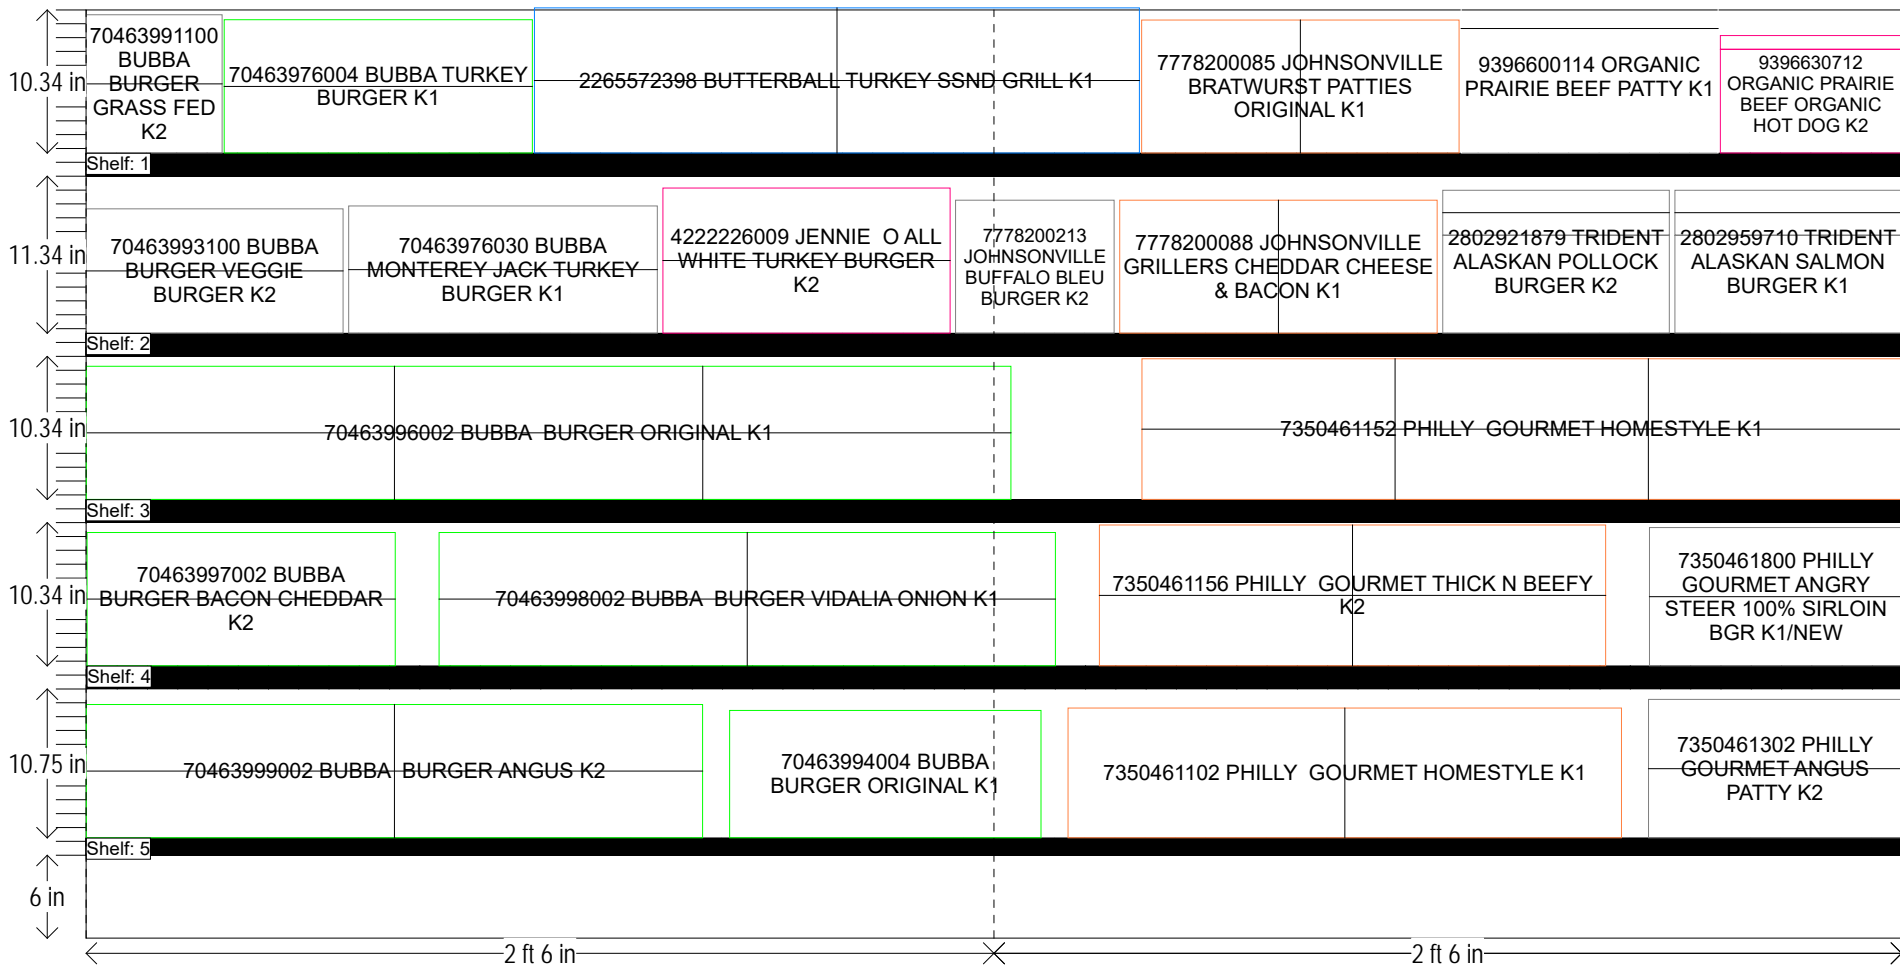

FROZEN BURGERS

CLASS 2 STORES

HQ DeCA PLANOGRAM - NE CE SO

N/A

HQ DeCA/MBU PLANOGRAM APPROVED BY BUSINESS MANAGER JAMES TAYLOR, MERCHANDISING SPECIALIST IVEENA HENDERSON

18 JULY 2017

THIS IS A FACING SPECIFIC PLANOGRAM ANY ITEMS ABOVE STORE CLASS MUST BE PLACED IN SPACE ALLOCATED TO SAME BRAND.

Frozen Burgers

FROZEN BURGERS

CLASS 2 STORES

HQ DeCA PLANOGRAM - NE CE SO

N/A

HQ DeCA/MBU PLANOGRAM APPROVED BY BUSINESS MANAGER JAMES TAYLOR, MERCHANDISING SPECIALIST IVEENA HENDERSON

18 JULY 2017

THIS IS A FACING SPECIFIC PLANOGRAM ANY ITEMS ABOVE STORE CLASS MUST BE PLACED IN SPACE ALLOCATED TO SAME BRAND.

SHELF:2		WIDTH:60 in		MERCH HEIGHT:15.00 in		DEPTH:22 in		SPACE AVAIL:1.04 in							
Locatio...	UPC	Brand	NAME	SIZE	UOM	NOF	RSL	CS/PK	PACKOUT	Cases	H	W	D	Orientation	Add Date
1	70463993100	VEGGIE BUBBA BU	BUBBA BURGER VEGGIE BURGER	12.00OZ		1	K2	12	22	1.83	4.50 in	8.50 in	2.00 in	Front	
2	70463976030	BUBBA BURGER	BUBBA MONTEREY JACK TURKEY BURGER	32.00OZ		1	K1	12	14	1.17	4.60 in	10.21 in	2.85 in	Front	
3	4222226009	JENNIE O	JENNIE O ALL WHITE TURKEY BURGER	32.00OZ		1	K2	9	16	1.78	5.25 in	9.50 in	2.59 in	Front	
4	7778200213	JOHNSONVILLE	JOHNSONVILLE BUFFALO BLEU BURGER	24.00OZ		1	K2	9	10	1.11	5.25 in	9.62 in	2.18 in	Front 90	
5	7778200088	JOHNSONVILLE SA	JOHNSONVILLE GRILLERS CHEDDAR CHEES...	32.00OZ		2	K1	9	20	2.22	5.25 in	9.62 in	2.18 in	Front 90	
6	2802921879	TRIDENT	TRIDENT ALASKAN POLLOCK BURGER	11.20OZ		1	K2	12	19	1.58	7.08 in	7.50 in	1.63 in	Front	
7	2802959710	TRIDENT	TRIDENT ALASKAN SALMON BURGER	11.20OZ		1	K1	12	19	1.58	7.08 in	7.50 in	1.63 in	Front	

SHELF:3		WIDTH:60 in		MERCH HEIGHT:15.00 in		DEPTH:22 in		SPACE AVAIL:4.32 in							
Locatio...	UPC	Brand	NAME	SIZE	UOM	NOF	RSL	CS/PK	PACKOUT	Cases	H	W	D	Orientation	Add Date
1	70463996002	BUBBA BURGERS	BUBBA BURGER ORIGINAL	32.00OZ		3	K1	12	42	3.50	4.82 in	10.19 in	2.78 in	Front	
2	7350461152	PHILLY GOURMET	PHILLY GOURMET HOMESTYLE	32.00OZ		3	K1	12	48	4.00	5.09 in	8.37 in	2.47 in	Front	