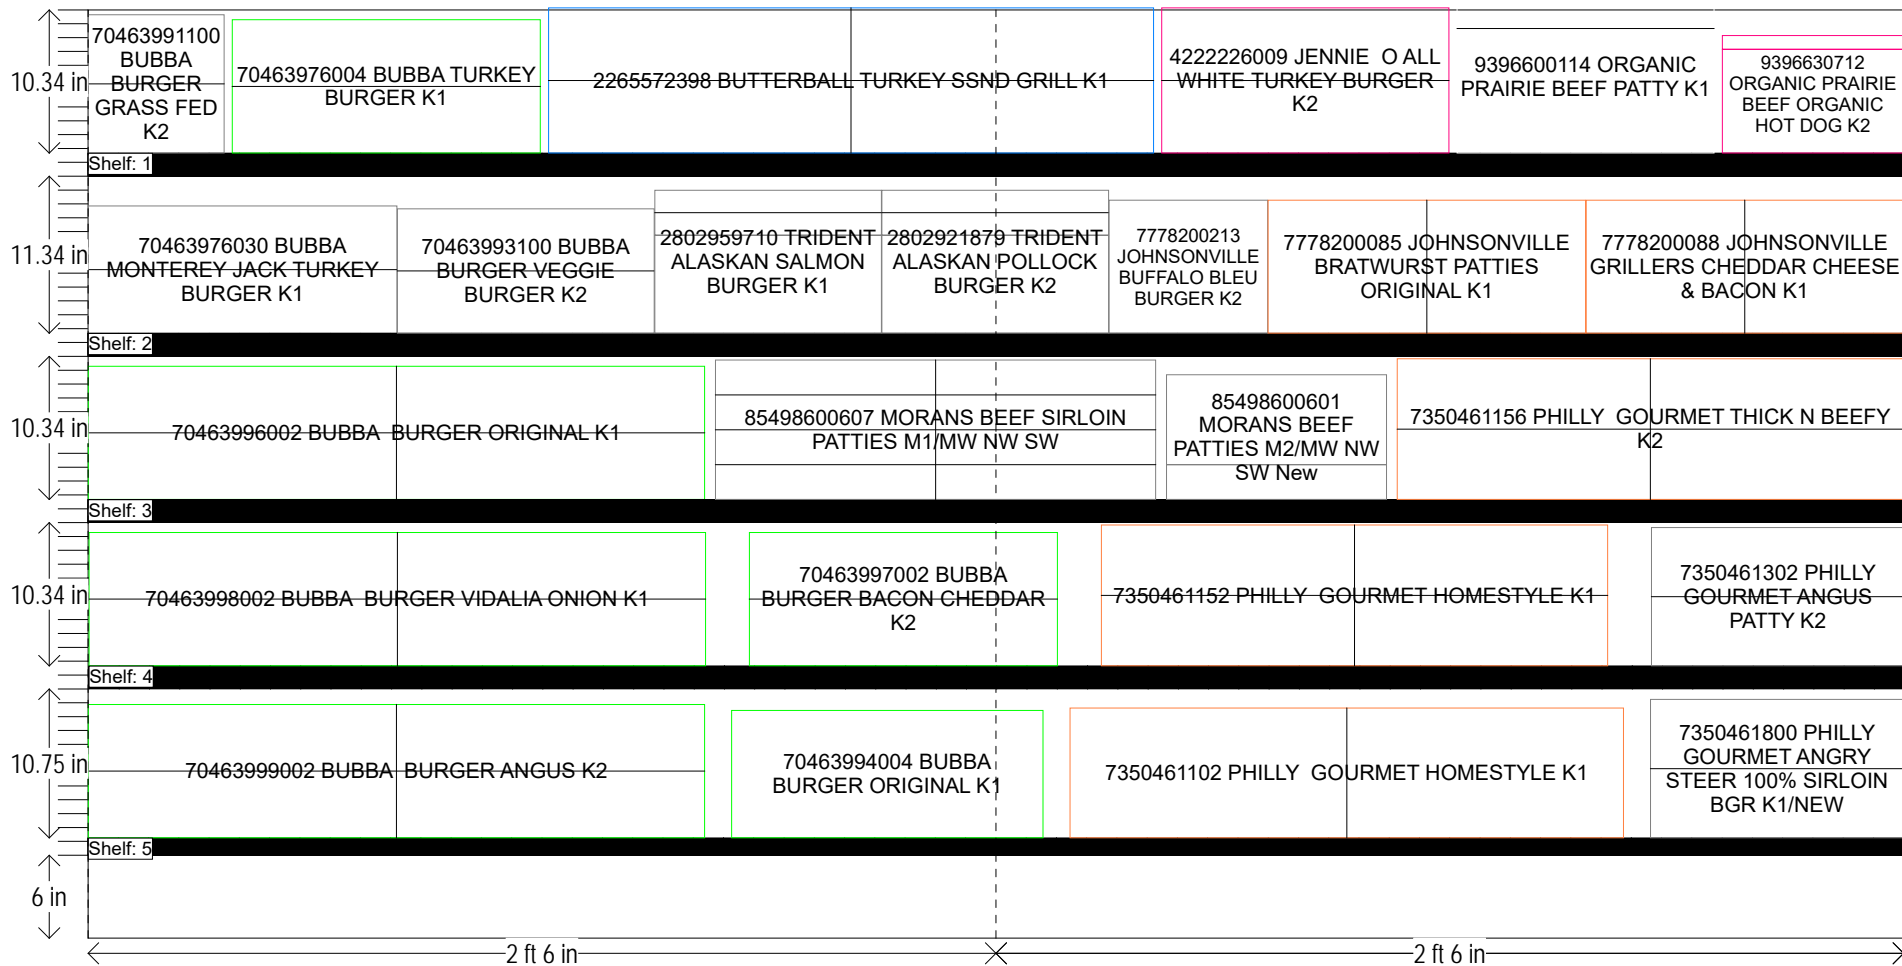

FROZEN BURGERS

CLASS 2 STORES

HQ DeCA PLANOGRAM - MW NW SW

7778200213
JOHNSONVILL
E
BUFFALO
BLEU
BURGER K2

85498600607 MORANS BEEF SIRLOIN
PATTIES M1/MW NW SW

85498600601
MORANS BEEF
PATTIES M2/MW NW
SW New

7350461152 PHILLY GOURMET HOMESTYLE K1

7350461302 PHILLY
GOURMET ANGUS
PATTY K2

7350461102 PHILLY GOURMET HOMESTYLE K1

7350461800 PHILLY
GOURMET ANGRY
STEER 100% SIRLOIN
BGR K1/NEW

N/A	HQ DeCA/MBU PLANOGRAM APPROVED BY BUSINESS MANAGER JAMES TAYLOR, MERCHANDISING SPECIALIST IVEENA HENDERSON
18 JULY 2017	THIS IS A FACING SPECIFIC PLANOGRAM ANY ITEMS ABOVE STORE CLASS MUST BE PLACED IN SPACE ALLOCATED TO SAME BRAND.
Frozen Burgers	

FROZEN BURGERS

CLASS 2 STORES

HQ DeCA PLANOGRAM - MW NW SW

N/A HQ DeCA/MBU PLANOGRAM APPROVED BY BUSINESS MANAGER JAMES TAYLOR, MERCHANDISING SPECIALIST IVEENA HENDERSON

18 JULY 2017 THIS IS A FACING SPECIFIC PLANOGRAM ANY ITEMS ABOVE STORE CLASS MUST BE PLACED IN SPACE ALLOCATED TO SAME BRAND.

SHELF:2		WIDTH:60 in		MERCH HEIGHT:15.00 in		DEPTH:22 in		SPACE AVAIL:0.04 in							
Locatio...	UPC	Brand	NAME	SIZE	UOM	NOF	RSL	CS/PK	PACKOUT	Cases	H	W	D	Orientation	Add Date
1	70463976030	BUBBA BURGER	BUBBA MONTEREY JACK TURKEY BURGER	32.00OZ		1	K1	12	14	1.17	4.60 in	10.21 in	2.85 in	Front	
2	70463993100	VEGGIE BUBBA BU	BUBBA BURGER VEGGIE BURGER	12.00OZ		1	K2	12	22	1.83	4.50 in	8.50 in	2.00 in	Front	
3	2802959710	TRIDENT	TRIDENT ALASKAN SALMON BURGER	11.20OZ		1	K1	12	19	1.58	7.08 in	7.50 in	1.63 in	Front	
4	2802921879	TRIDENT	TRIDENT ALASKAN POLLOCK BURGER	11.20OZ		1	K2	12	19	1.58	7.08 in	7.50 in	1.63 in	Front	
5	7778200213	JOHNSONVILLE	JOHNSONVILLE BUFFALO BLEU BURGER	24.00OZ		1	K2	9	10	1.11	5.25 in	9.62 in	2.18 in	Front 90	
6	7778200085	JOHNSONVILLE SA	JOHNSONVILLE BRATWURST PATTIES ORIGI...	32.00OZ		2	K1	9	20	2.22	5.25 in	9.62 in	2.18 in	Front 90	
7	7778200088	JOHNSONVILLE SA	JOHNSONVILLE GRILLERS CHEDDAR CHEES...	32.00OZ		2	K1	9	20	2.22	5.25 in	9.62 in	2.18 in	Front 90	