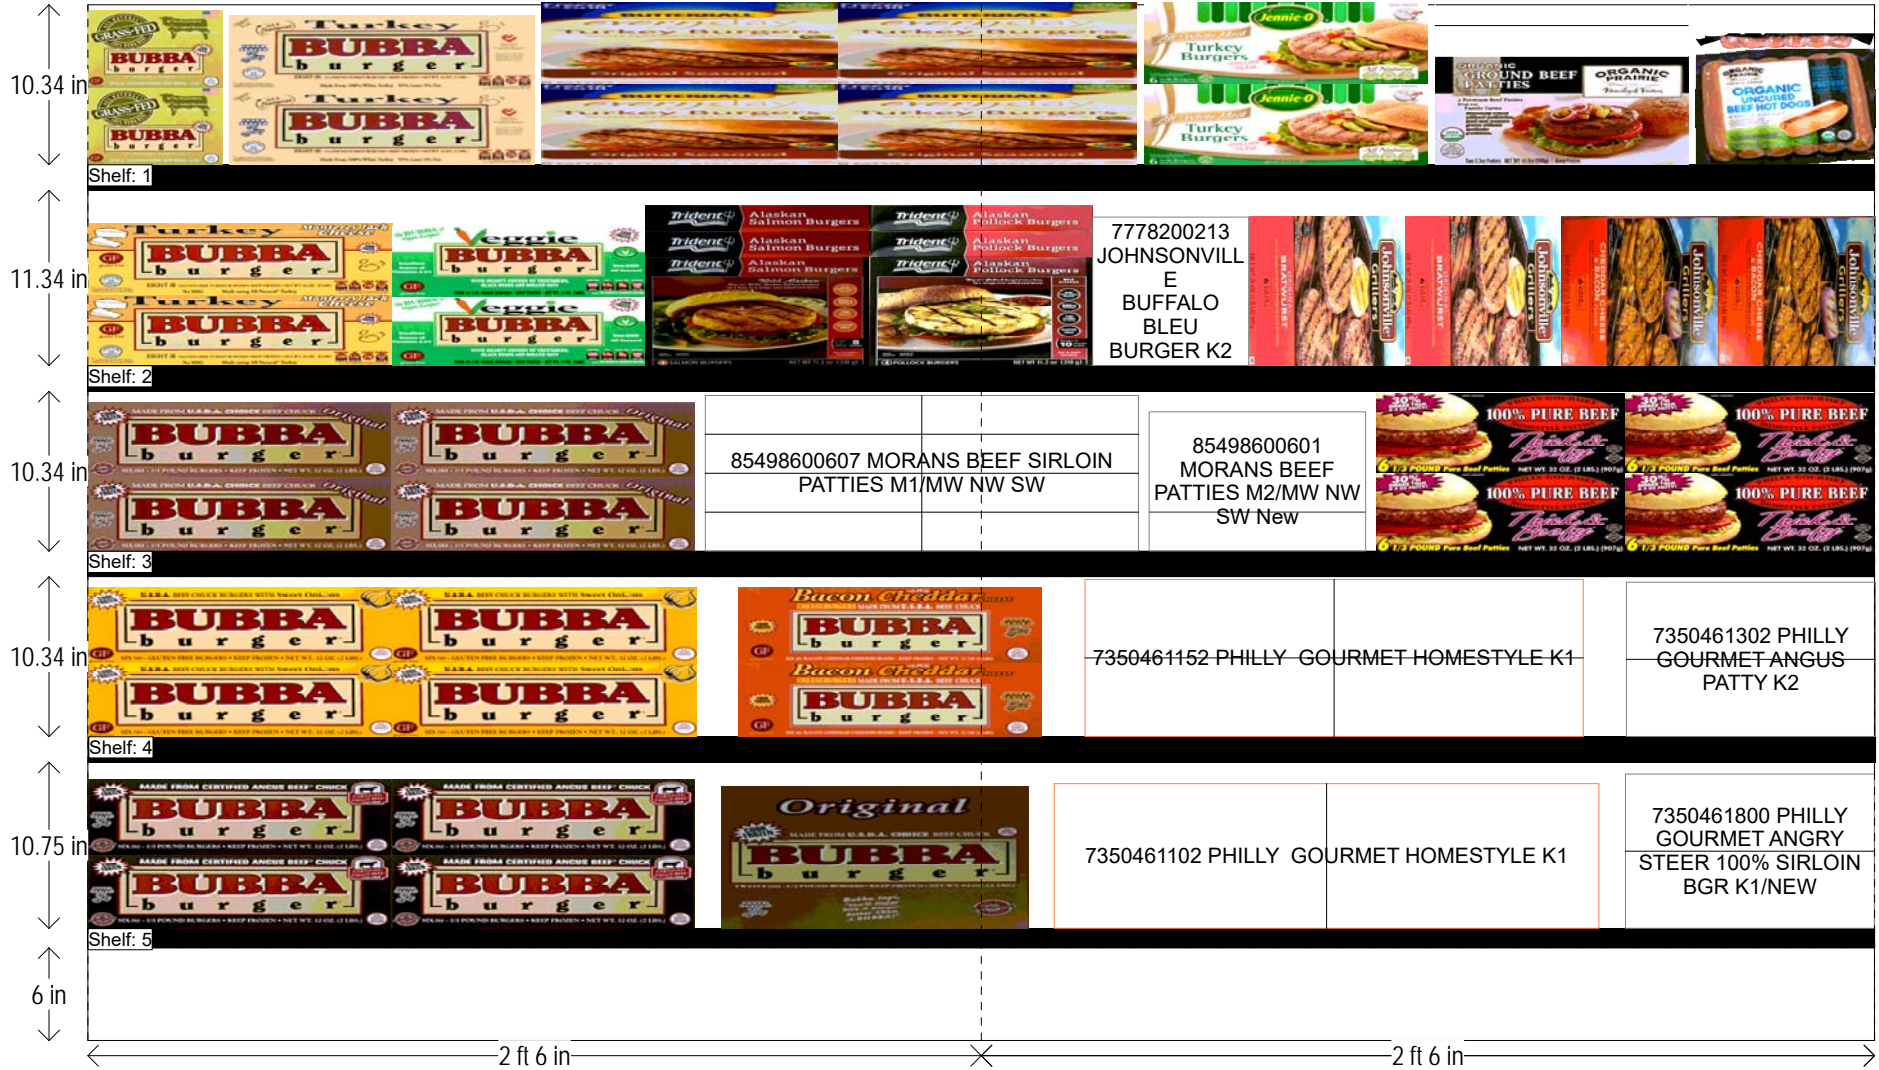

FROZEN BURGERS

CLASS 2 STORES

HQ DeCA PLANOGRAM - MW NW SW

7778200213
JOHNSONVILL
E
BUFFALO
BLEU
BURGER K2

85498600607 MORANS BEEF SIRLOIN
PATTIES M1/MW NW SW

85498600601
MORANS BEEF
PATTIES M2/MW NW
SW New

FROZEN BURGERS

CLASS 2 STORES

HQ DeCA PLANOGRAM - MW NW SW

N/A HQ DeCA/MBU PLANOGRAM APPROVED BY BUSINESS MANAGER JAMES TAYLOR, MERCHANDISING SPECIALIST IVEENA HENDERSON

18 JULY 2017 THIS IS A FACING SPECIFIC PLANOGRAM ANY ITEMS ABOVE STORE CLASS MUST BE PLACED IN SPACE ALLOCATED TO SAME BRAND.

SHELF:2		WIDTH:60 in		MERCH HEIGHT:15.00 in		DEPTH:22 in		SPACE AVAIL:0.04 in							
Locatio...	UPC	Brand	NAME	SIZE	UOM	NOF	RSL	CS/PK	PACKOUT	Cases	H	W	D	Orientation	Add Date
1	70463976030	BUBBA BURGER	BUBBA MONTEREY JACK TURKEY BURGER	32.00OZ		1	K1	12	14	1.17	4.60 in	10.21 in	2.85 in	Front	
2	70463993100	VEGGIE BUBBA BU	BUBBA BURGER VEGGIE BURGER	12.00OZ		1	K2	12	22	1.83	4.50 in	8.50 in	2.00 in	Front	
3	2802959710	TRIDENT	TRIDENT ALASKAN SALMON BURGER	11.20OZ		1	K1	12	19	1.58	7.08 in	7.50 in	1.63 in	Front	
4	2802921879	TRIDENT	TRIDENT ALASKAN POLLOCK BURGER	11.20OZ		1	K2	12	19	1.58	7.08 in	7.50 in	1.63 in	Front	
5	7778200213	JOHNSONVILLE	JOHNSONVILLE BUFFALO BLEU BURGER	24.00OZ		1	K2	9	10	1.11	5.25 in	9.62 in	2.18 in	Front 90	
6	7778200085	JOHNSONVILLE SA	JOHNSONVILLE BRATWURST PATTIES ORIGI...	32.00OZ		2	K1	9	20	2.22	5.25 in	9.62 in	2.18 in	Front 90	
7	7778200088	JOHNSONVILLE SA	JOHNSONVILLE GRILLERS CHEDDAR CHEES...	32.00OZ		2	K1	9	20	2.22	5.25 in	9.62 in	2.18 in	Front 90	