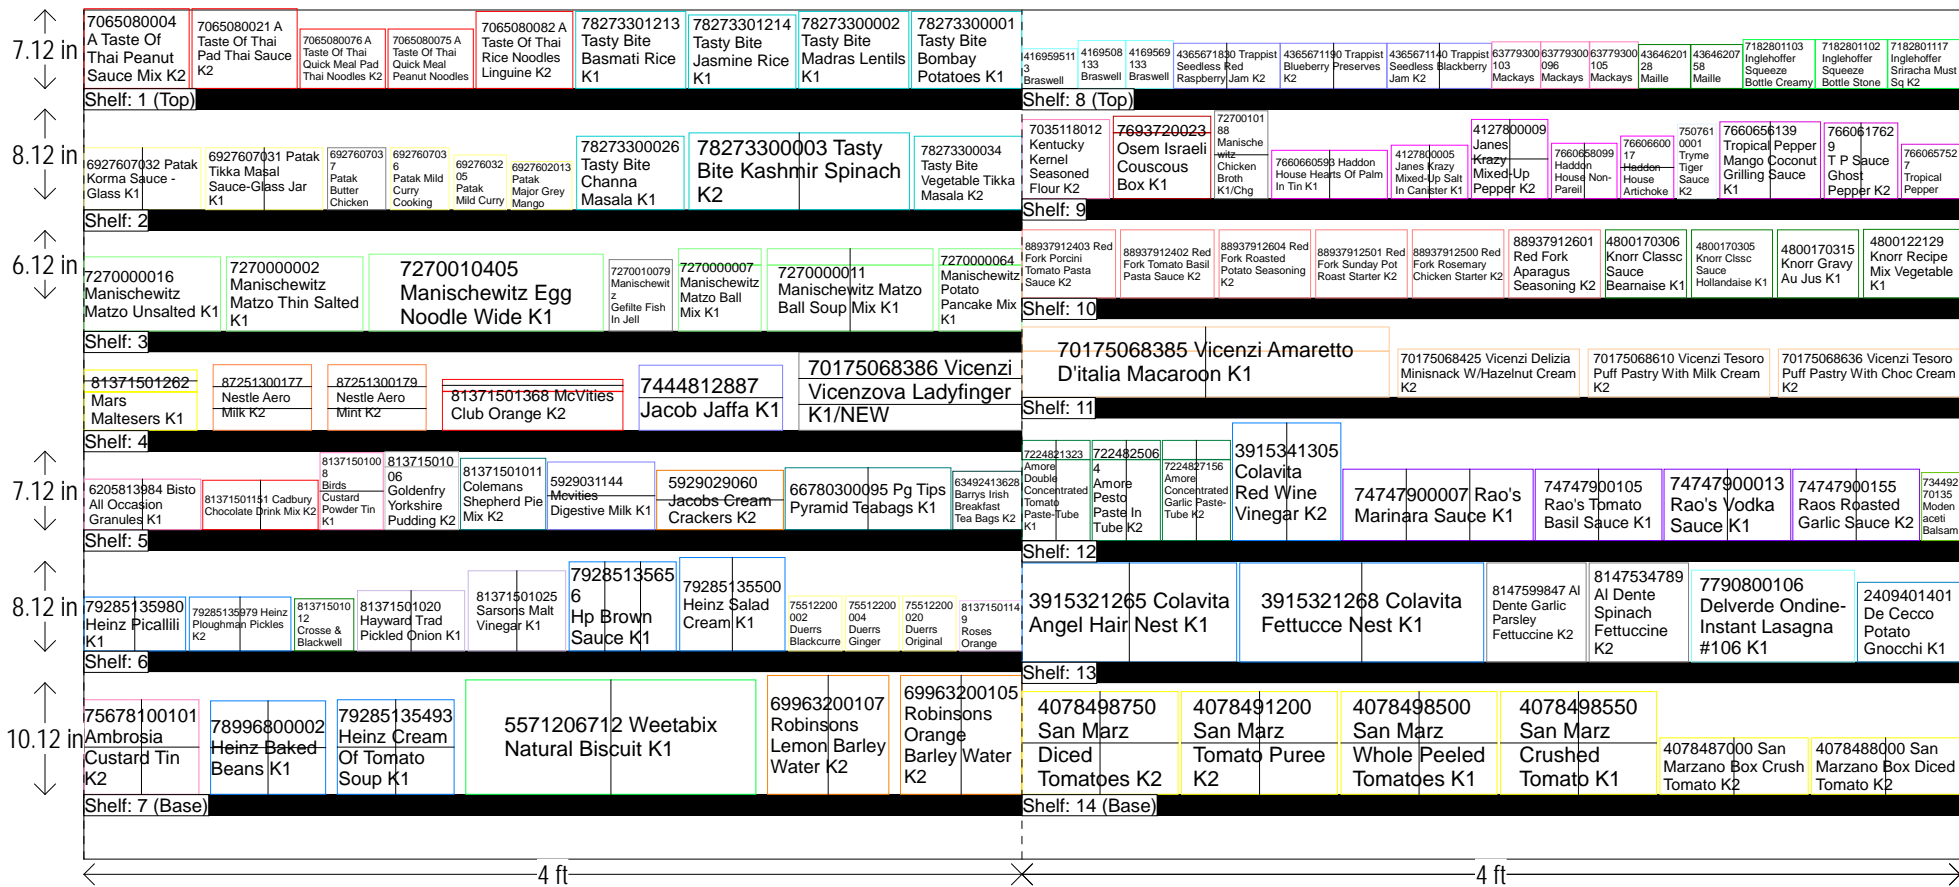

GOURMET FOODS 8 FT. SECTION

HQ DeCA PLANOGRAM

CLASS 2 STORES

Added 70175068386

Left-right

HQ DeCA/MBU PLANOGRAM APPROVED BY CATEGORY MANAGER BARBARA MERRIWEATHER.

28 JUNE 2016

FACINGS MAY BE ADJUSTED TO ACCOMMODATE LOCAL AND REGIONAL ITEMS (END OF FLOW). FACINGS MAY BE ADJUSTED TO MEET CUSTOMER DEMAND - CAO MUST BE INVOLVED IN THE PROCESS ALONG WITH STORE MANAGEMENT APPROVAL. ITEMS POSITIONS MUST NOT BE CHANGE AT ANY TIME.

Gourmet Food 8' K2.psa