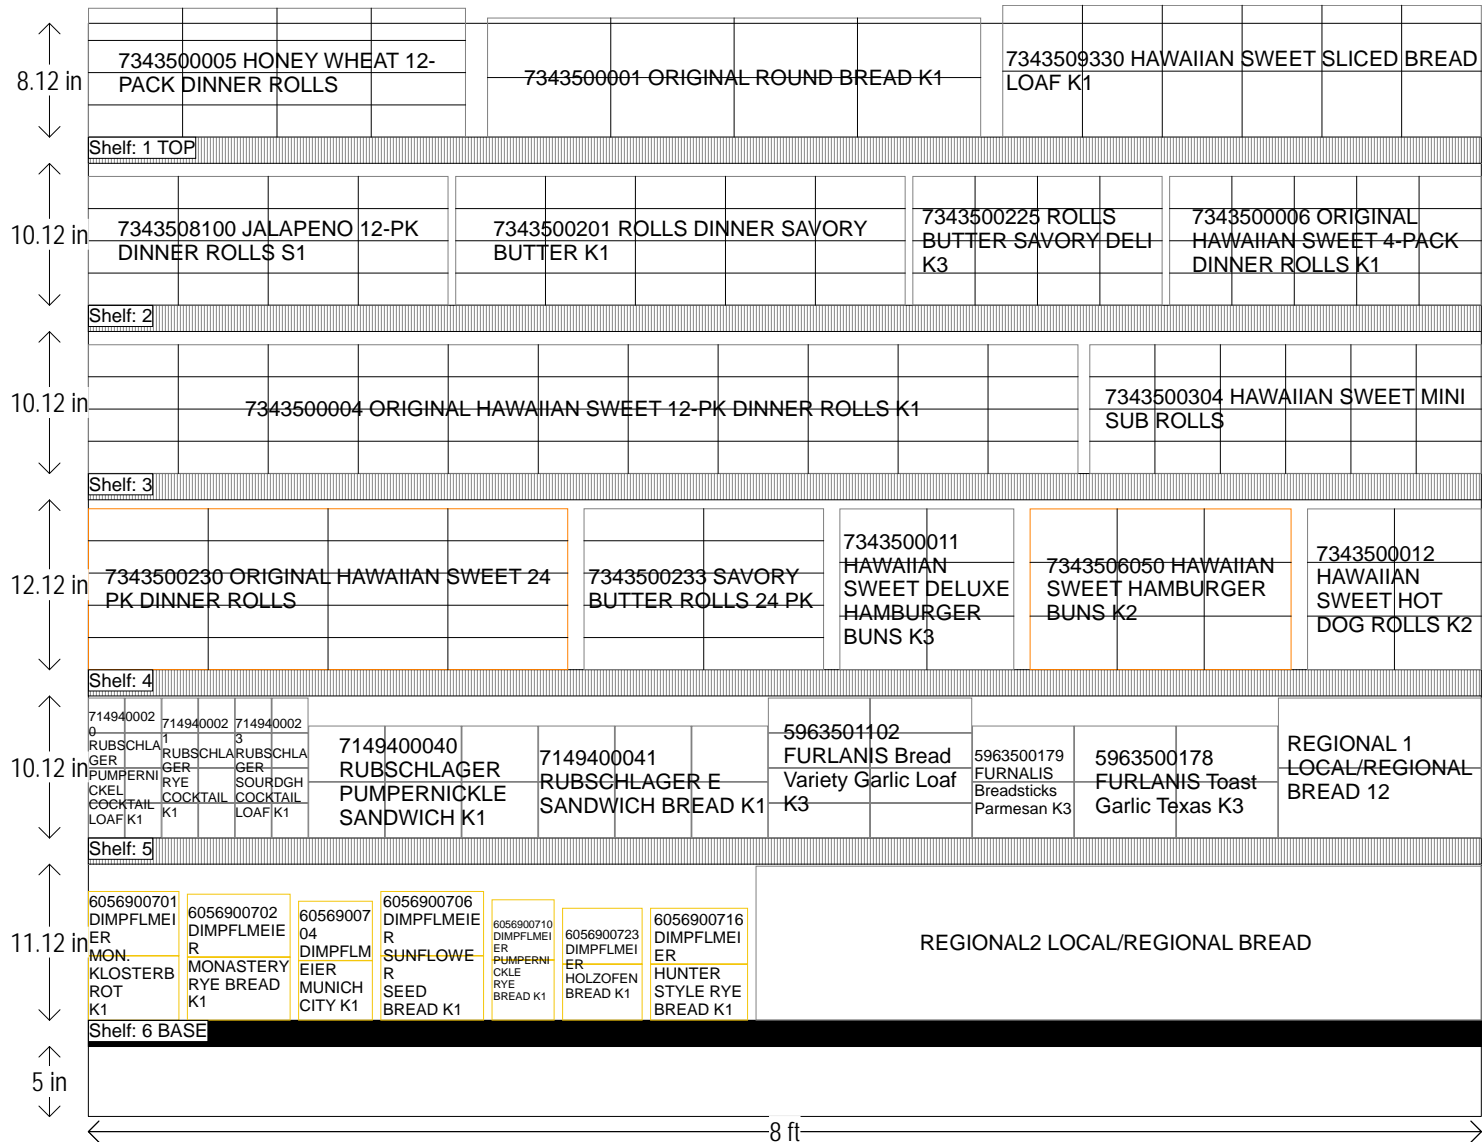

INTERNATIONAL BREAD 8 FT SECTION

CLASS 3 / 4 / 5 STORES

HQ DeCA PLANOGRAM

Left-right HQ DeCA/MBU PLANOGRAM APPROVED BY CATEGORY BUYER DAVE LEFFERT, AND MERCHANDISING SPECIALIST JOEL SMALL

15 AUG 2016 FACINGS MAY BE ADJUSTED TO ACCOMMODATE LOCAL AND REGIONAL ITEMS (END OF FLOW). FACINGS MAY BE ADJUSTED TO MEET CUSTOMER DEMAND - CAO MUST BE INVOLVED IN THE PROCESS ALONG WITH STORE MANAGEMENT APPROVAL. ITEMS POSITONS MUST NOT BE CHANGE AT ANY TIME.

Left-right

HQ DeCA/MBU PLANOGRAM APPROVED BY CATEGORY BUYER DAVE LEFFERT, AND MERCHANDISING SPECIALIST JOEL SMALL

15 AUG 2016

FACINGS MAY BE ADJUSTED TO ACCOMMODATE LOCAL AND REGIONAL ITEMS (END OF FLOW). FACINGS MAY BE ADJUSTED TO MEET CUSTOMER DEMAND - CAO MUST BE INVOLVED IN THE PROCESS ALONG WITH STORE MANAGEMENT APPROVAL. ITEMS POSITONS MUST NOT BE CHANGE AT ANY TIME.