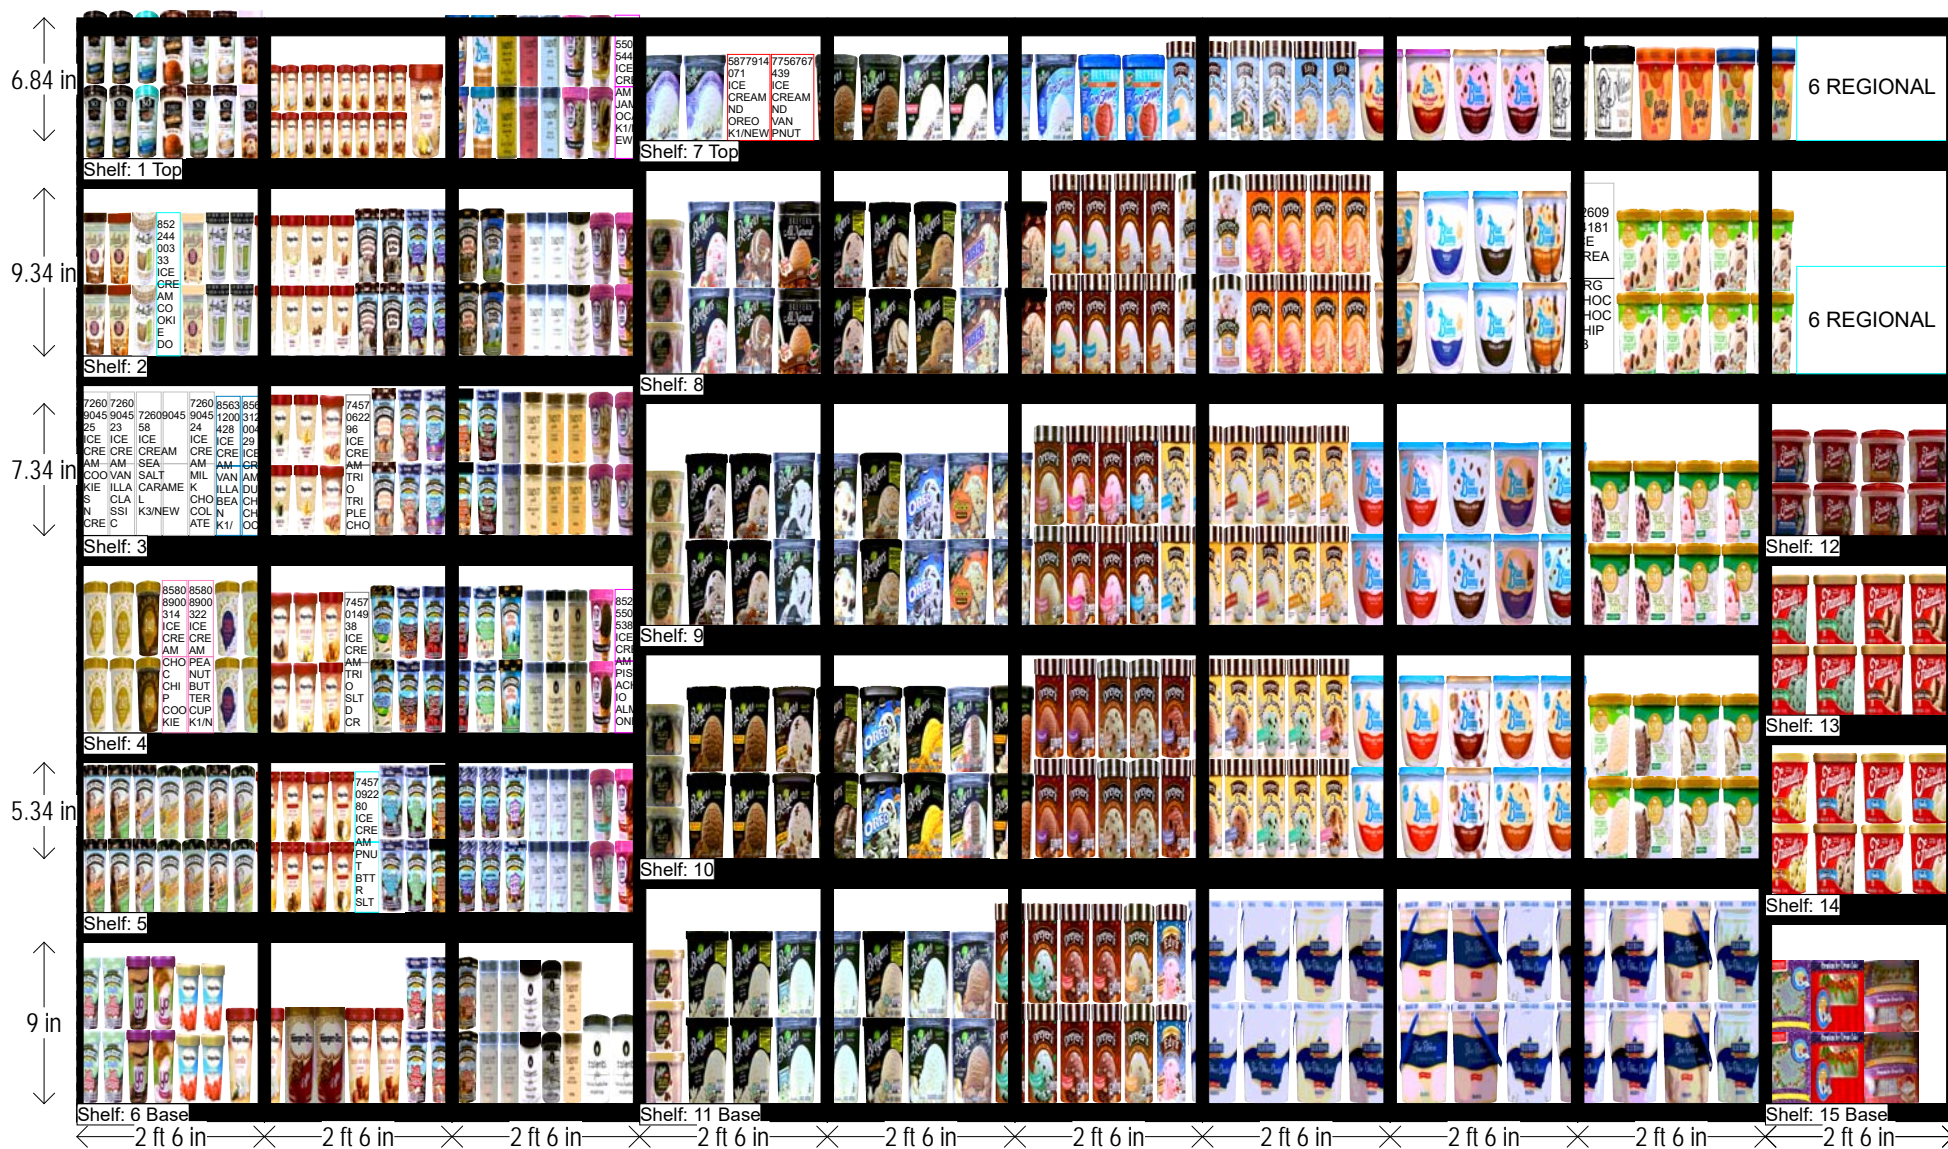

ICE CREAM -10 DOORS

HQ DeCA Planogram

Left-right

HQ DeCA/MBU PLANOGRAM APPROVED BY JAMES TAYLOR/IVEENA HENDERSON.

7 JULY 2017

ITEM POSTIONS MUST NOT CHANGE AT ANYTIME. LOCAL AND REGIONAL PRODUCT IS NOT TO EXCEED SPACE ALLOCATED ON POG

SHELF:13		WIDTH:30 in		MERCH HEIGHT:13.68 in		DEPTH:22 in		SPACE AVAIL:1.84 in							
Locatio...	UPC	Brand	NAME	SIZE	UOM	NOF	RSL	CS/PK	PACKOUT	Cases	H	W	D	Orientation	Add Date
1	2983900654	FRIENDLYS	ICE CREAM CHOC CHIP MINT	48.00OZ		2	M2 NE/C...	6	16	2.67	3.94 in	7.04 in	5.40 in	Front	
2	2983900730	FRIENDLYS	ICE CREAM VAN CHOC STRAW	48.00OZ		2	M2 NE/C...	6	16	2.67	3.94 in	7.04 in	5.40 in	Front	

SHELF:15 Base		WIDTH:30 in		MERCH HEIGHT:25.00 in		DEPTH:25 in		SPACE AVAIL:5.60 in							
Locatio...	UPC	Brand	NAME	SIZE	UOM	NOF	RSL	CS/PK	PACKOUT	Cases	H	W	D	Orientation	Add Date
1	78302501003	UNCLE HARRY'S	UNCLE HARRY'S VANILLA IC CAKE 26Z	26.00OZ		1	K1	4	6	1.50	4.00 in	7.34 in	7.34 in	Front	
2	78302502001	UNCLE HARRY'S	UNCLE HARRY'S CHO VAN IC CAKE 60Z	60.00OZ		1	K1	4	4	1.00	4.00 in	8.53 in	11.80 in	Front	
3	78302505003	UNCLE HARRY'S	UNCLE HARRY'S CHO VAN IC CAKE 80Z	80.00OZ		1	K1	2	4	2.00	4.00 in	8.53 in	11.80 in	Front	