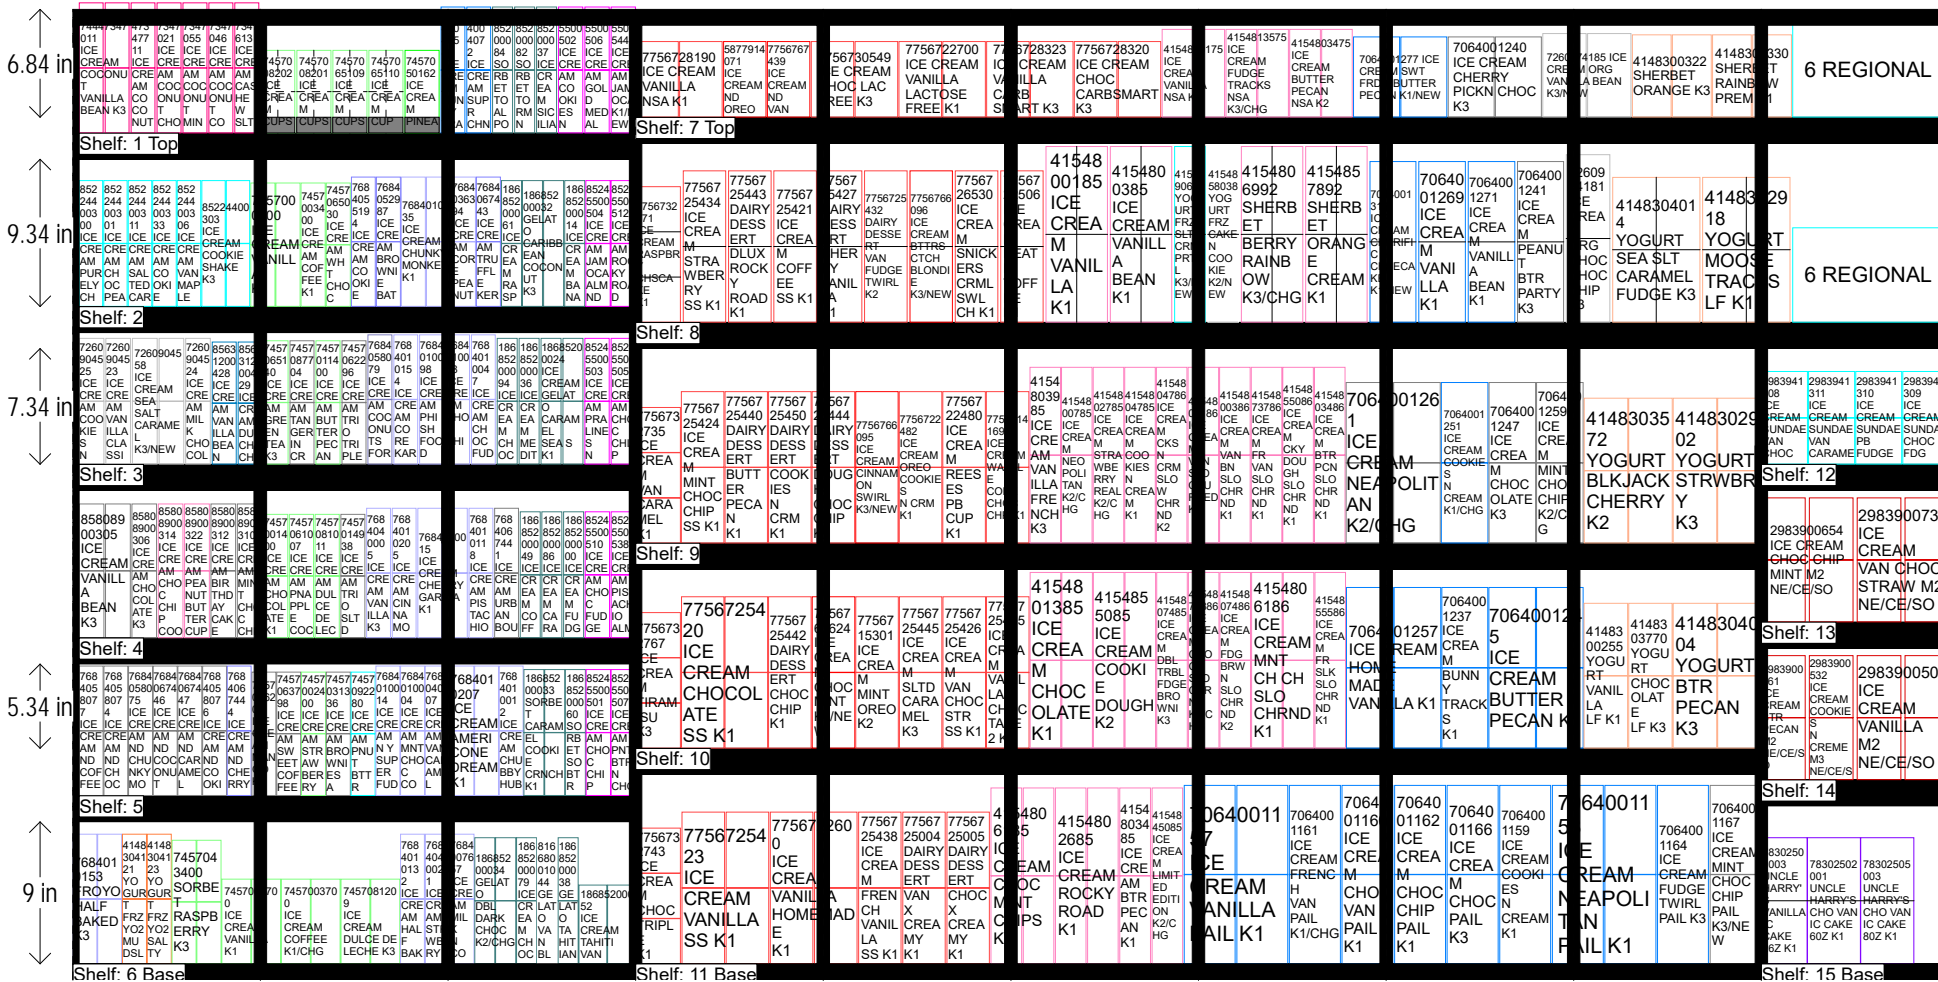

ICE CREAM -10 DOORS

HQ DeCA Planogram

Left-right

HQ DeCA/MBU PLANOGRAM APPROVED BY JAMES TAYLOR/IVEENA HENDERSON.

7 JULY 2017

ITEM POSTIONS MUST NOT CHANGE AT ANYTIME. LOCAL AND REGIONAL PRODUCT IS NOT TO EXCEED SPACE ALLOCATED ON POG