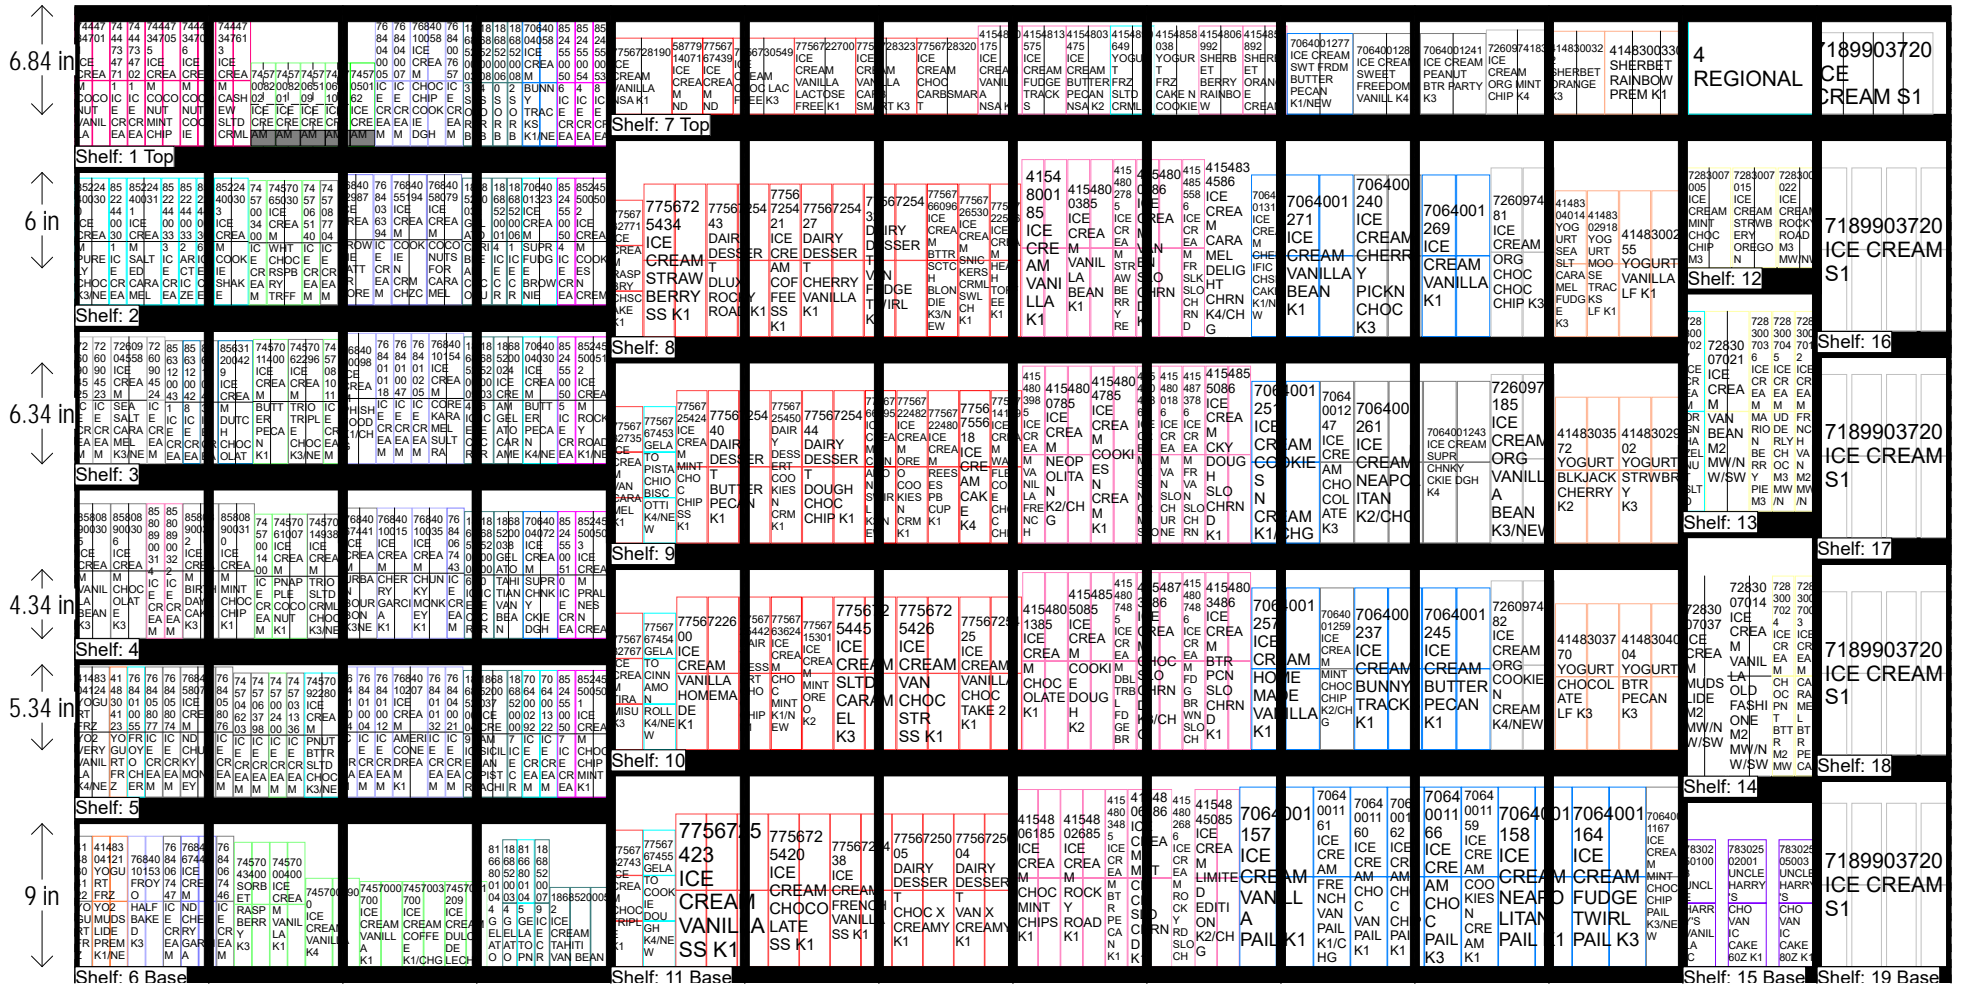

ICE CREAM -14 DOORS

HQ DeCA Planogram

Left-right

HQ DeCA/MBU PLANOGRAM APPROVED BY JAMES TAYLOR/IVEENA HENDERSON.

24 AUGUST 2017

ITEM POSTIONS MUST NOT CHANGE AT ANYTIME. LOCAL AND REGIONAL PRODUCT IS NOT TO EXCEED SPACE ALLOCATED ON POG

ICE CREAM -14 DOORS

HQ DeCA Planogram

Left-right

HQ DeCA/MBU PLANOGRAM APPROVED BY JAMES TAYLOR/IVEENA HENDERSON.

24 AUGUST 2017

ITEM POSTIONS MUST NOT CHANGE AT ANYTIME. LOCAL AND REGIONAL PRODUCT IS NOT TO EXCEED SPACE ALLOWED ON POG