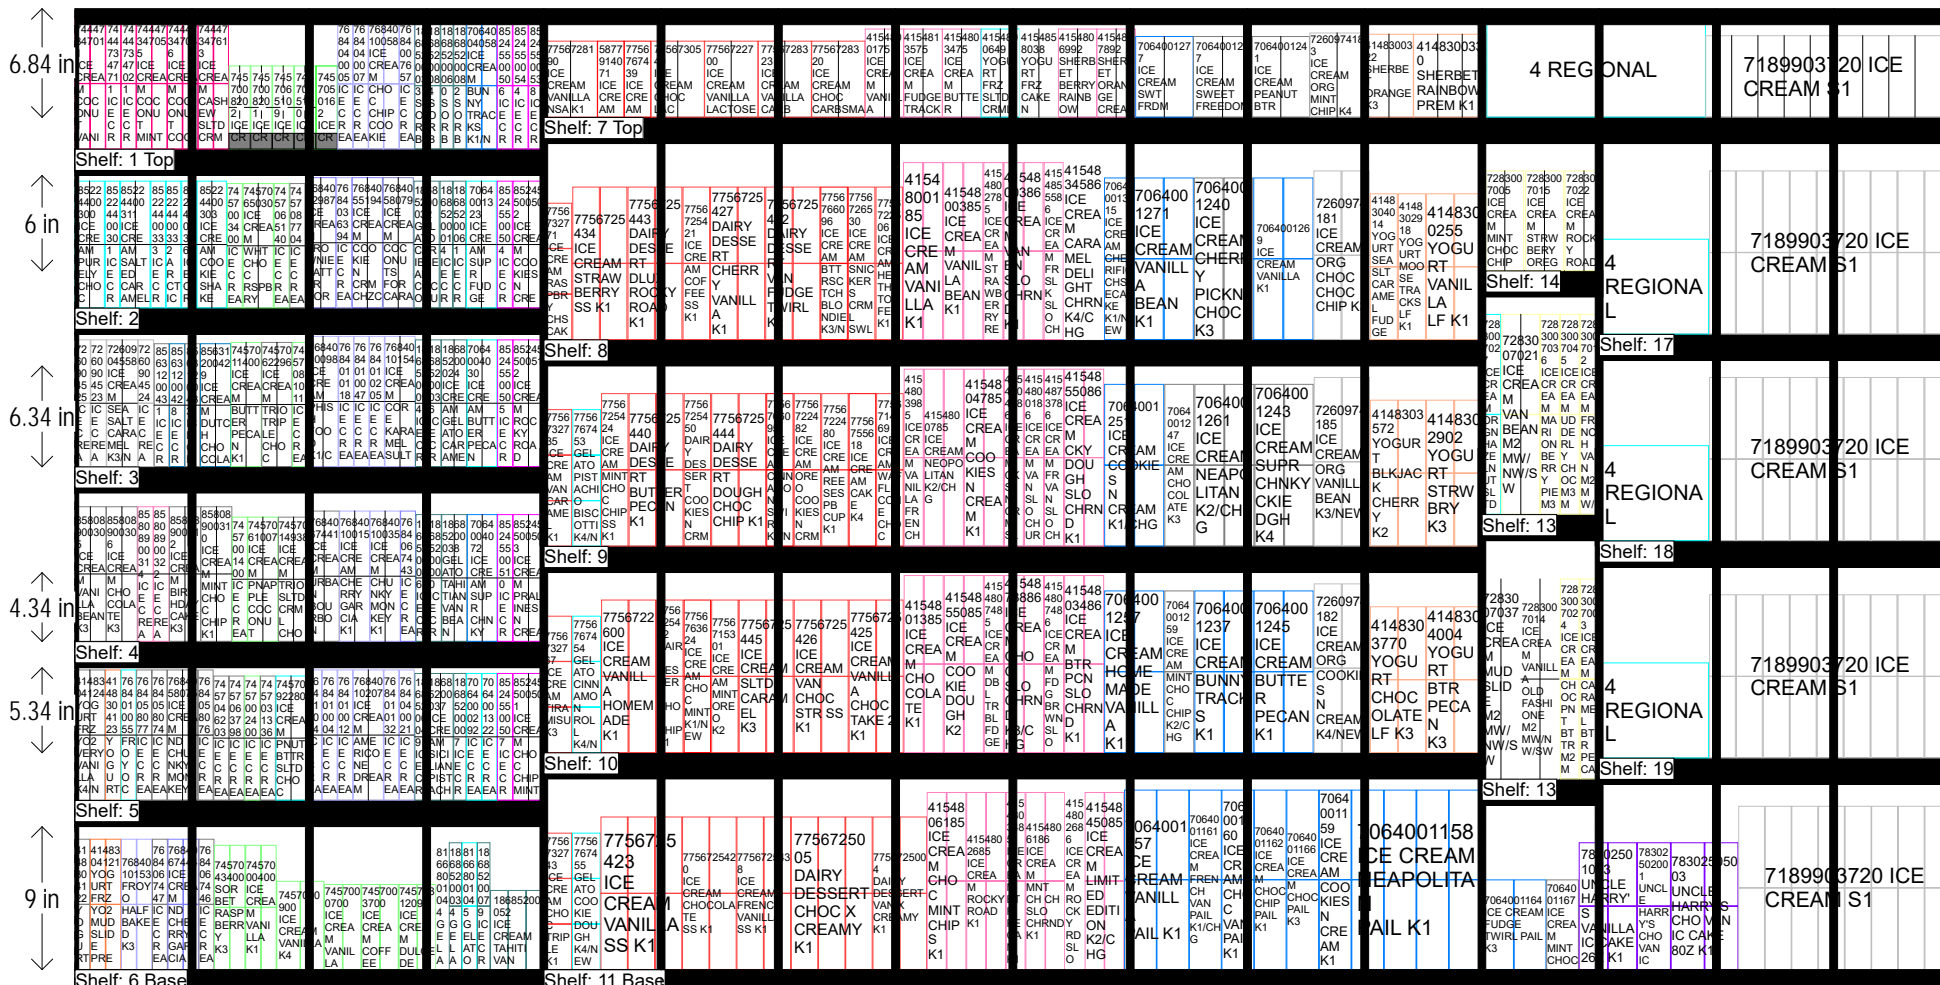

ICE CREAM -16 DOORS

HQ DeCA Planogram

Left-right

HQ DeCA/MBU PLANOGRAM APPROVED BY JAMES TAYLOR/IVEENA HENDERSON.

24 AUGUST 2017

ITEM POSTIONS MUST NOT CHANGE AT ANYTIME. LOCAL AND REGIONAL PRODUCT IS NOT TO EXCEED SPACE ALLOCATED ON POG