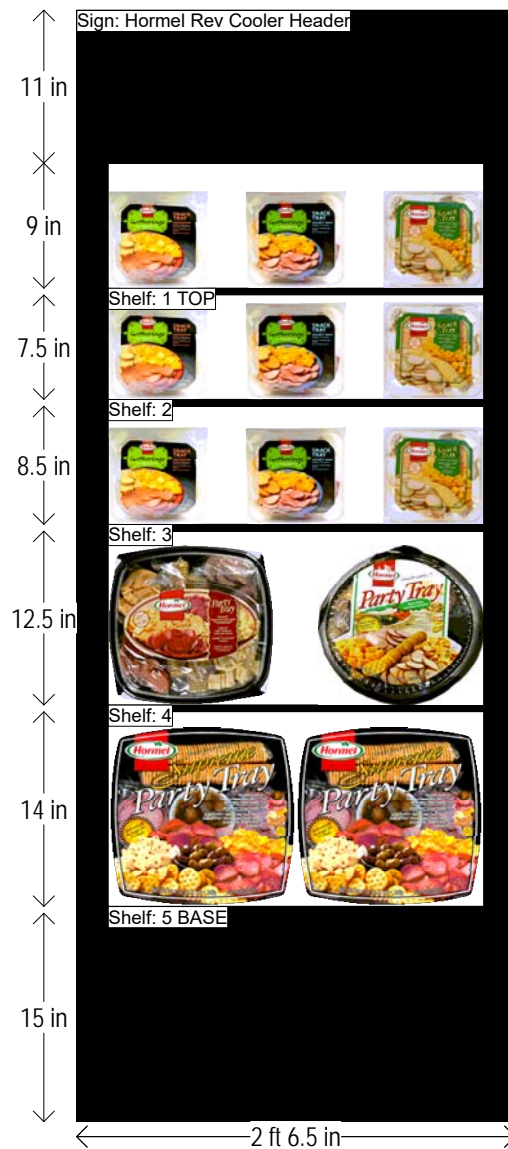

# HORMEL PARTY TRAY COOLER

HQ DeCA PLANOGRAM

ALL STORES - ALL REGIONS

N/A

HQ DeCA/MBU PLANOGRAM APPROVED BY CATEGORY MGR CHARLIE DOWLEN

12 SEPTEMBER  
2017

FACINGS MAY BE ADJUSTED TO ACCOMMODATE LOCAL ITEMS (END OF FLOW). FACINGS MAY BE ADJUSTED TO MEET CUSTOMER DEMAND-CAO MUST BE INVOLVED IN THE PROCESS ALONG WITH STORE MANAGEMENT APPROVAL. ITEM POSITIONS MUST NOT BE CHANGED AT ANY TIME.