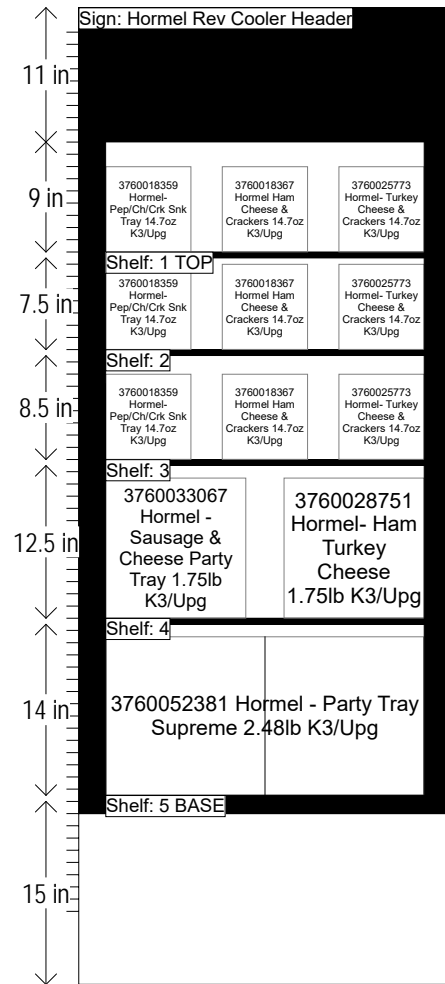

HORMEL PARTY TRAY COOLER

HQ DeCA PLANOGRAM

ALL STORES - ALL REGIONS

N/A

HQ DeCA/MBU PLANOGRAM APPROVED BY CATEGORY MGR CHARLIE DOWLEN

12
SEPTEMBER
2017

FACINGS MAY BE ADJUSTED TO ACCOMMODATE LOCAL ITEMS (END OF FLOW). FACINGS MAY BE ADJUSTED TO MEET CUSTOMER DEMAND-CAO MUT BE INVOLVED IN THE PROCESS ALONG WITH STORE MANAGEMENT APPROVAL. ITEM POSITIONS MUST NOT BE CHANGED AT ANY TIME.

Hormel Party
Tray Cooler 9-
12-17.psa