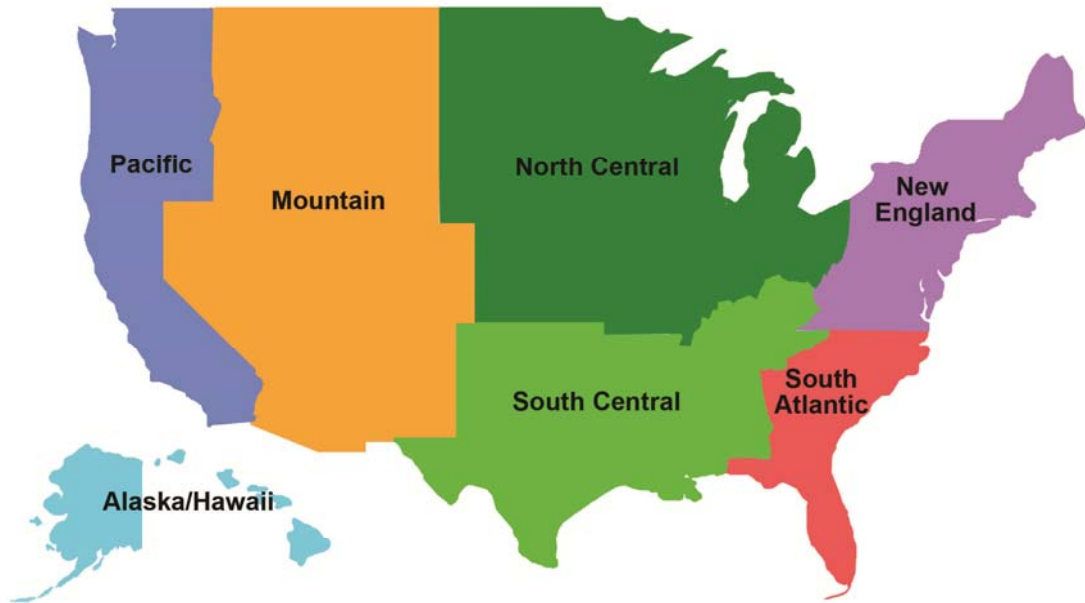

Commissary Savings Regions

New England – 36 locations

FORT EUSTIS	HANSCOM AFB	CARLISLE BARRACKS	ABERDEEN PG	FORT DRUM	DAHLGREN NSF
FORT LEE	PATUXENT RIVER NAS	BOLLING AFB	ANDREWS AFB	PITTSBURGH AREA	FORT DETRICK
LANGLEY AFB	FORT HAMILTON	NEW LONDON	ANNAPOLIS NSA	TOBYHANNA	PORTSMOUTH NSY
LITTLE CREEK NAVPHIBASE	MITCHEL FIELD	(GROTON)	FORT MEADE	NEWPORT NS	
NORFOLK NAVSTA	SARATOGA SPRINGS	FOREST GLEN	BANGOR ANGB	FORT BELVOIR	
OCEANA NAS	WEST POINT	(FORMERLY WALTER REED)	LAKEHURST NAES	FORT MYER	
PORTSMOUTH NNSY	PICATINNY ARSENAL	DOVER AFB	MCGUIRE AFB	QUANTICO MCB	

South Atlantic – 30 locations

CAMP LEJEUNE MCB	FORT BRAGG SOUTH	CAMP MERRILL	KEY WEST NAS	HURLBURT FIELD	CHARLESTON AFB
NEW RIVER MCAS	FORT STEWART	MOODY AFB	MACDILL AFB	ALBANY MCLB	PENSACOLA NAS
SEYMOUR JOHNSON AFB	HUNTER AAF	ROBINS AFB	PATRICK AFB	FORT BENNING	CHARLESTON NWS
FORT BRAGG NORTH	KINGS BAY NSB	SHAW AFB	TYNDALL AFB	FORT GORDON	FORT JACKSON
CHERRY POINT MCAS	MAYPORT NS	JACKSONVILLE NAS	WHITING FIELD NAS	EGLIN AFB	PARRIS ISLAND MCRD

Pacific – 31 locations

MCCLELLAN	EDWARDS AFB	CHINA LAKE NAWs	EL CENTRO NAF	FORT LEWIS
MOFFETT FIELD	FORT IRWIN	SAN ONOFRE	MIRAMAR MCAS	MCCHORD FIELD
PORT HUENEME	ORD COMMUNITY	TRAVIS AFB	NORTH ISLAND NAS	WHIDBEY ISLAND NAS
SAN DIEGO NB	IMPERIAL BEACH	TWENTYNINE PALMS MCAGCC	BRIDGEPORT MCMWTC	SMOKEY POINT
BEALE AFB	LEMOORE NAS	VANDENBERG AFB	BANGOR NBK	
BARSTOW MCLB	LOS ANGELES AFB	FORT HUNTER LIGGETT	BREMERTON NBK	
CAMP PENDLETON MCB	MARCH ARB		FAIRCHILD AFB	

Alaska/Hawaii – 9 locations

EIELSON AFB	FORT WAINWRIGHT	KANEHOE BAY MCBH	SCHOFIELD BARRACKS	FORT GREELY
ANCHORAGE AREA	HICKAM	KODIAK	PEARL HARBOR	